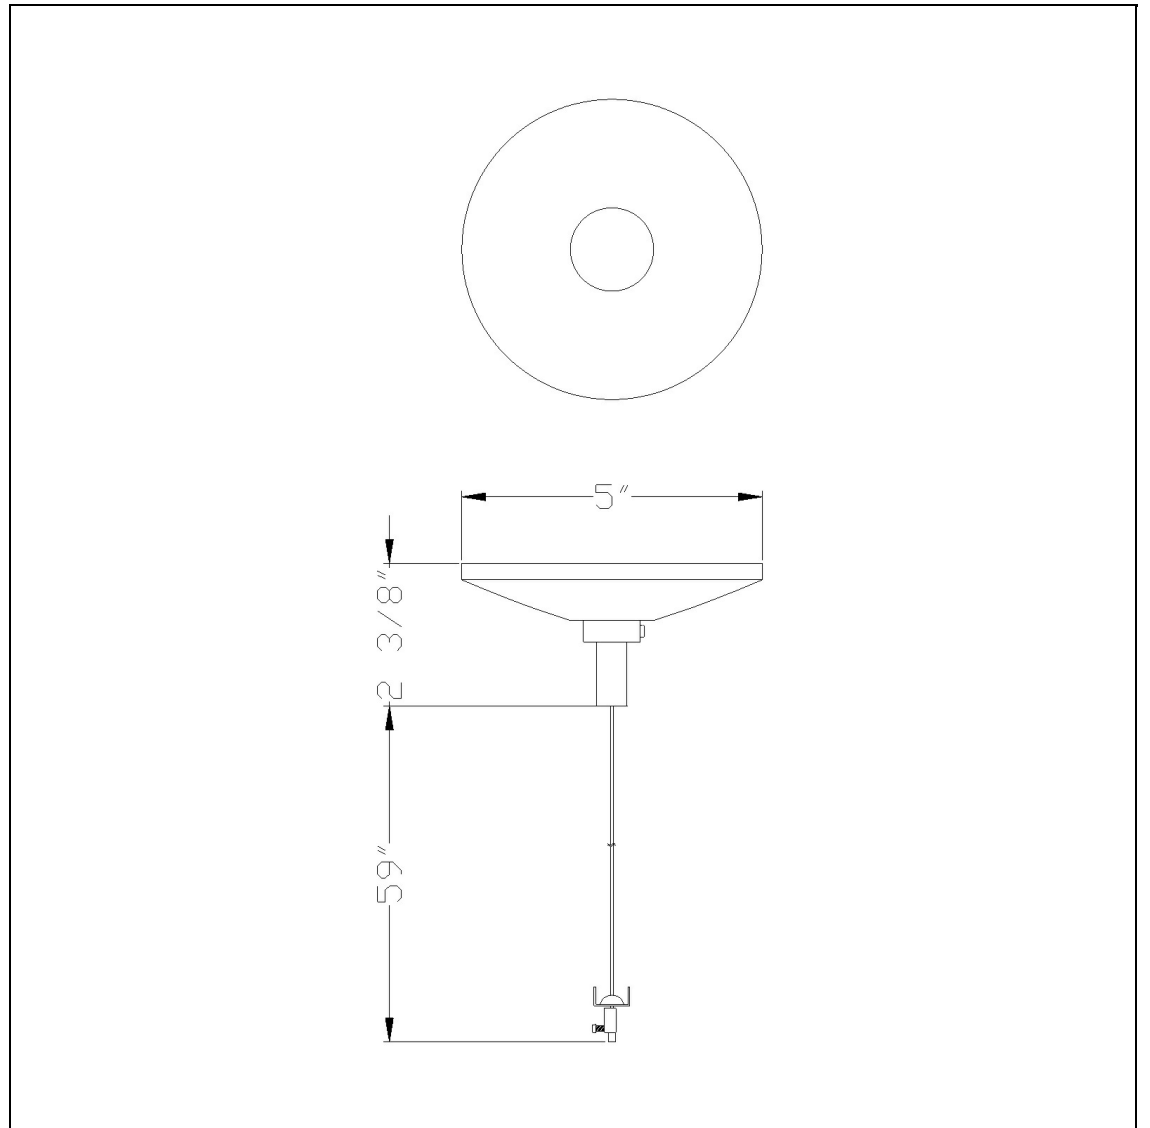

Product No. **HT-304-BK**

Description

Canopy W/ 6.5' Cable For Drop Track
Durable Plastic Construction
Ships in One Carton
No Assembly Required
Compatible with "H" Type Three Wire Single
Circuit Track
with 6' cable
5" base diameter
5" base diameter
5" Height Slope Ceiling Adapter in Black

Technical Specifications

UPC	020193067284	Carton 1 Dimensions	6.90 x 16.30 x 30.90
Wattage	N/A	Carton 2 Dimensions	0.00 x 0.00 x 30.90
CRI	N/A	Package Dimensions	L: 30.90 W: 16.30 H: 6.90
Lumen	N/A		
Switch Type	Track		
Bulb Base	N/A		
Number of Lights	N/A		
Color	Black		
Base Color	Black		