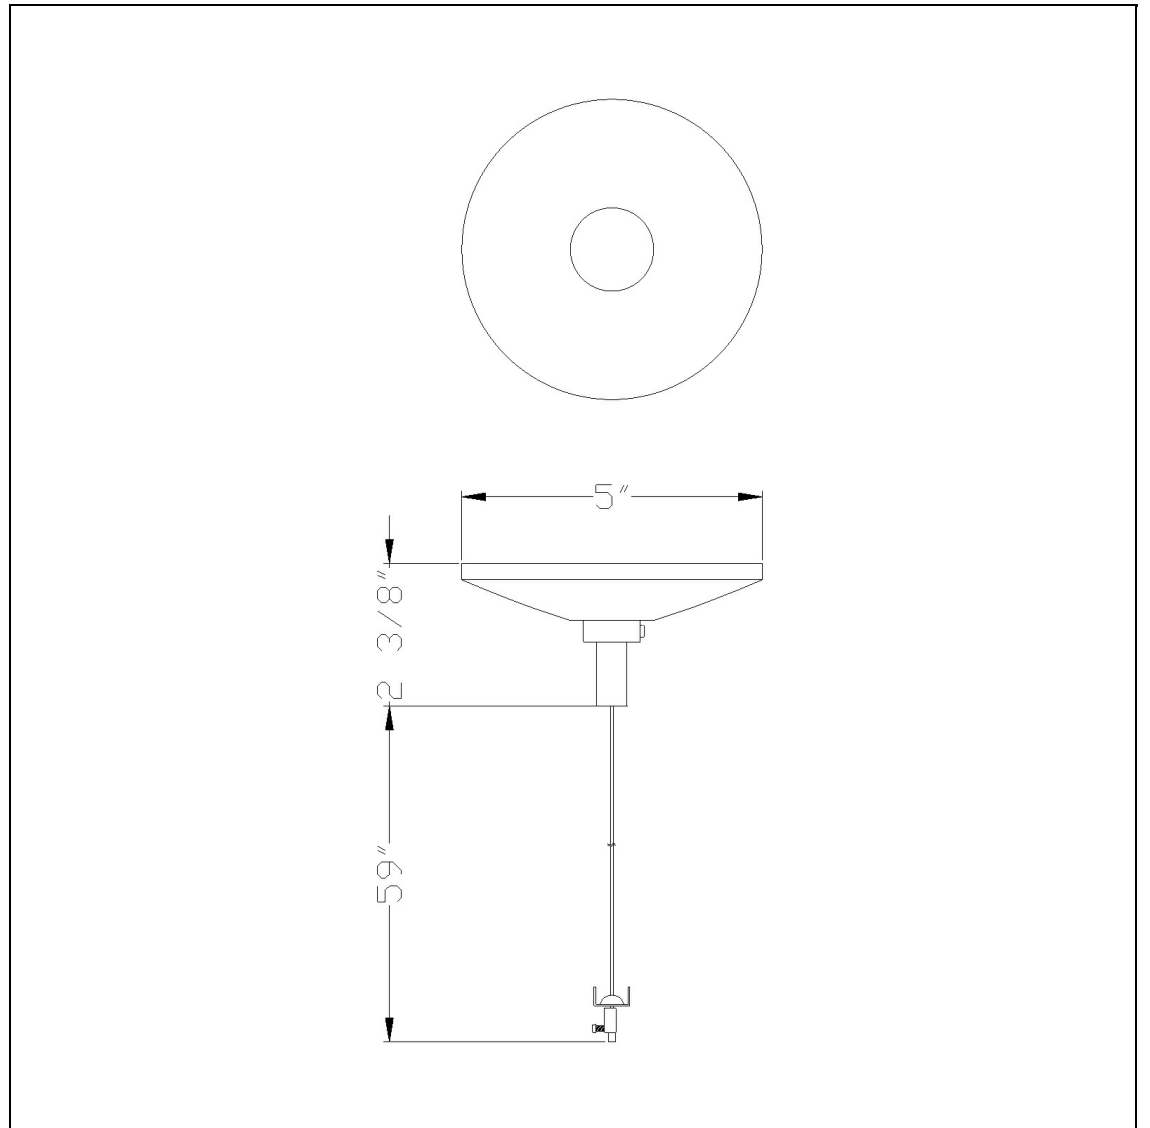

Product No. **HT-304-WH**

Description

Canopy W/ 6.5' Cable For Drop Track  
Durable Plastic Construction  
Ships in One Carton  
No Assembly Required  
Compatible with "H" Type Three Wire Single  
Circuit Track  
with 6' cable  
5" base diameter  
5" base diameter  
5" Height Slope Ceiling Adapter in White

Technical Specifications

<b>UPC</b>	020193067284
<b>Wattage</b>	N/A
<b>Lumen</b>	N/A
<b>Switch Type</b>	Track
<b>Bulb Base</b>	N/A
<b>Number of Lights</b>	N/A
<b>Color</b>	White
<b>Base Color</b>	White

<b>Carton 1 Dimensions</b>	6.90 x 16.30 x 30.90
<b>Carton 2 Dimensions</b>	0.00 x 0.00 x 30.90
<b>Package Dimensions</b>	L: 30.90 W: 16.30 H: 6.90