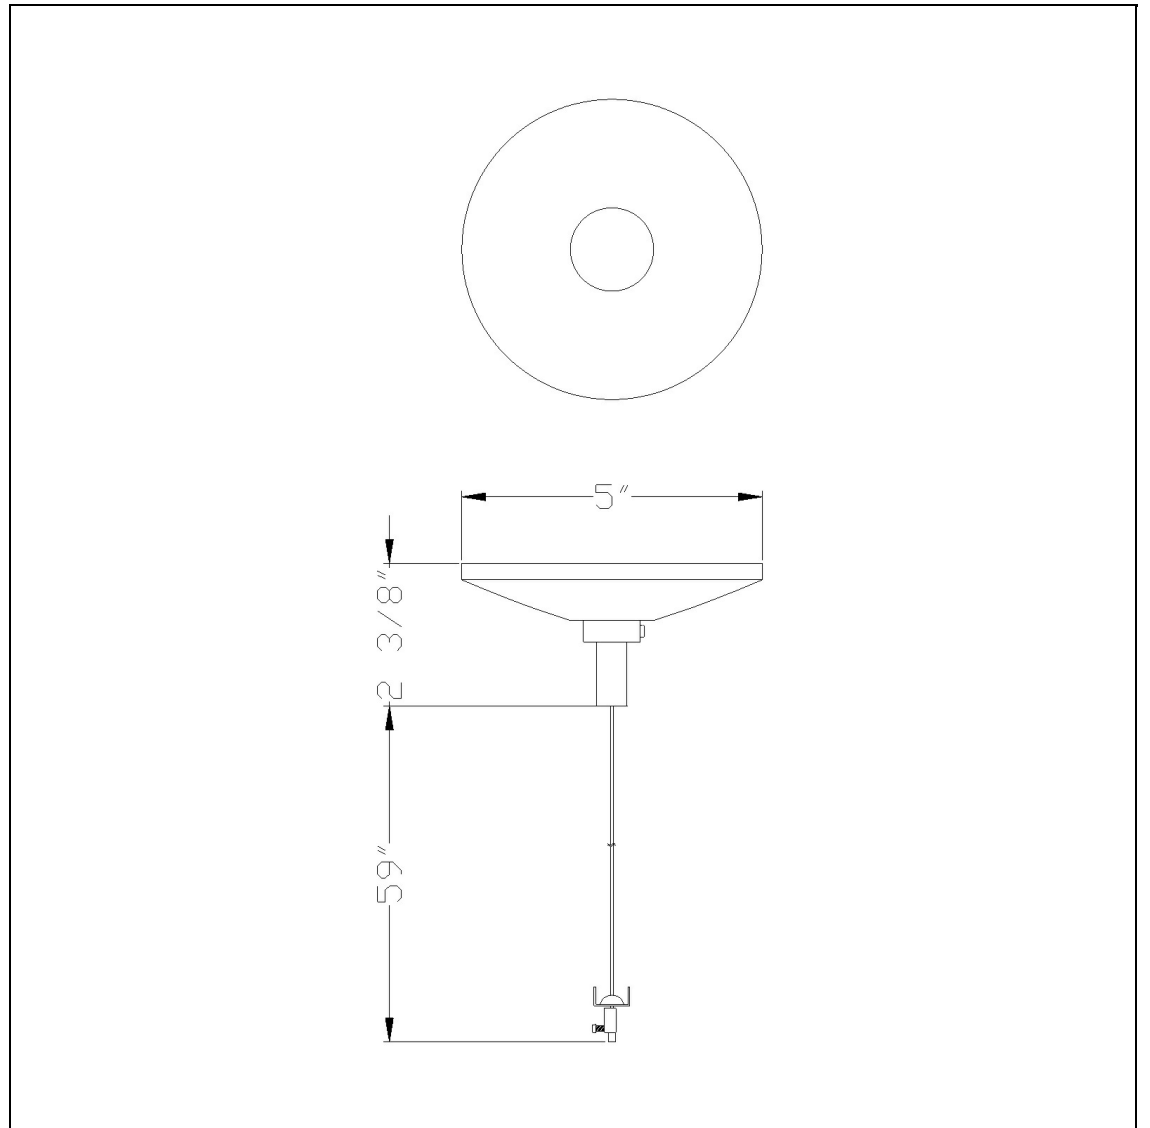

Product No. **HT-304-WH**

Description

Canopy W/ 6.5' Cable For Drop Track
Durable Plastic Construction
Ships in One Carton
No Assembly Required
Compatible with "H" Type Three Wire Single
Circuit Track
with 6' cable
5" base diameter
5" base diameter
5" Height Slope Ceiling Adapter in White

Technical Specifications

UPC	020193067284
Wattage	N/A
Lumen	N/A
Switch Type	Track
Bulb Base	N/A
Number of Lights	N/A
Color	White
Base Color	White

Carton 1 Dimensions	6.90 x 16.30 x 30.90
Carton 2 Dimensions	0.00 x 0.00 x 30.90
Package Dimensions	L: 30.90 W: 16.30 H: 6.90