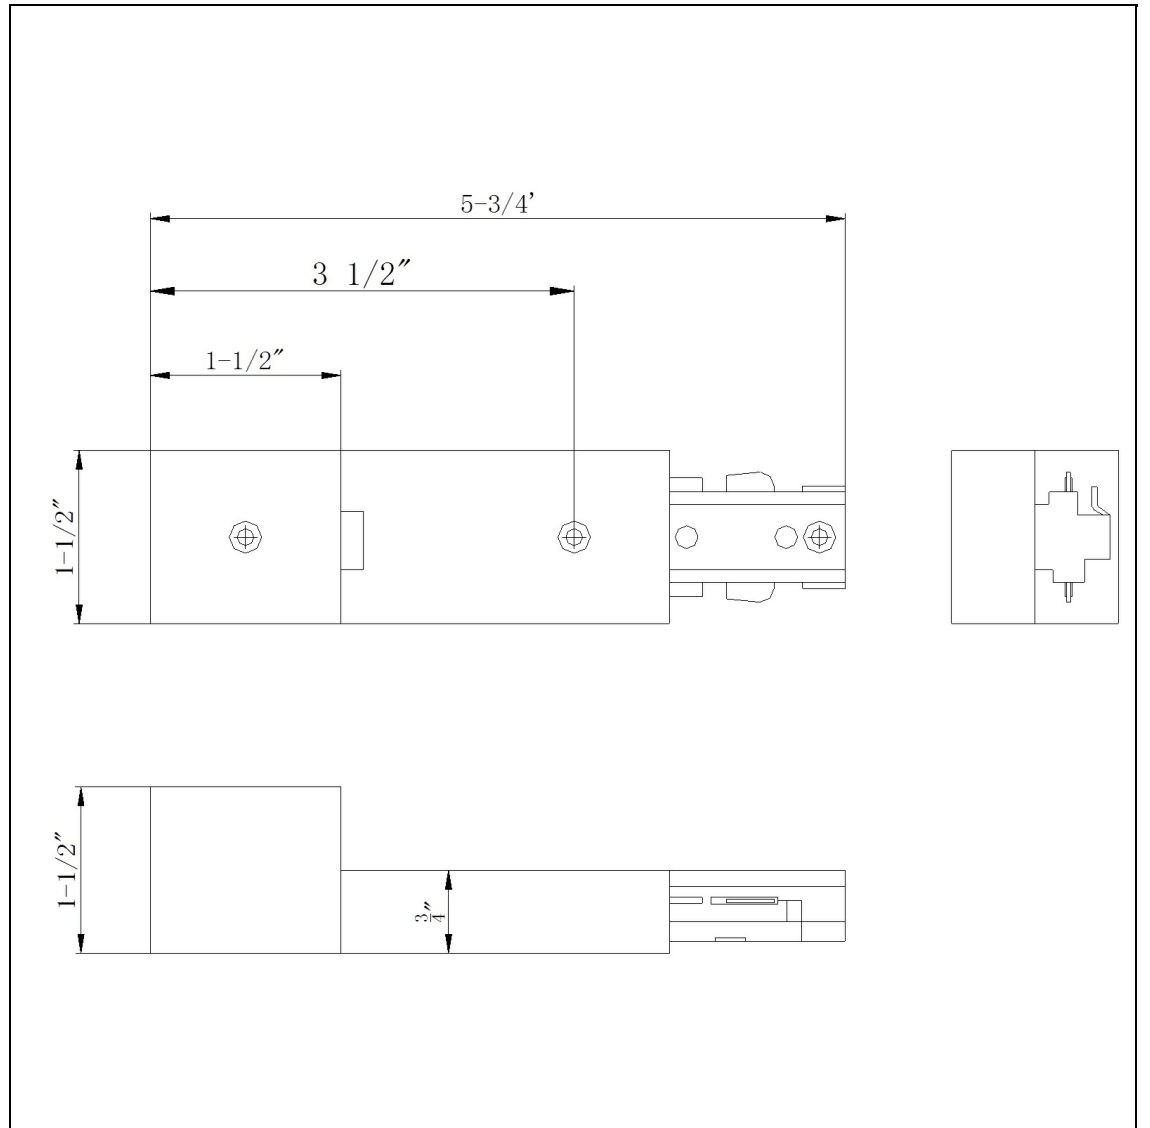

Product No. **HT-305-BK**

Description

Conduit Continuation Kit
Durable Plastic Construction
Ships in One Carton
No Assembly Required
Compatible with "H" Type Three Wire Single
Circuit Track
a pair with reverse polarity
a pair with reverse polarity
1.5" Height Conduit Continuation Kit in Black

Technical Specifications

UPC	020193067284	Carton 1 Dimensions	7.00 x 16.00 x 30.90
Wattage	N/A	Carton 2 Dimensions	0.00 x 0.00 x 30.90
CRI	N/A	Package Dimensions	L: 30.90 W: 16.00 H: 7.00
Lumen	N/A		
Switch Type	Track		
Bulb Base	N/A		
Number of Lights	N/A		
Color	Black		
Base Color	Black		