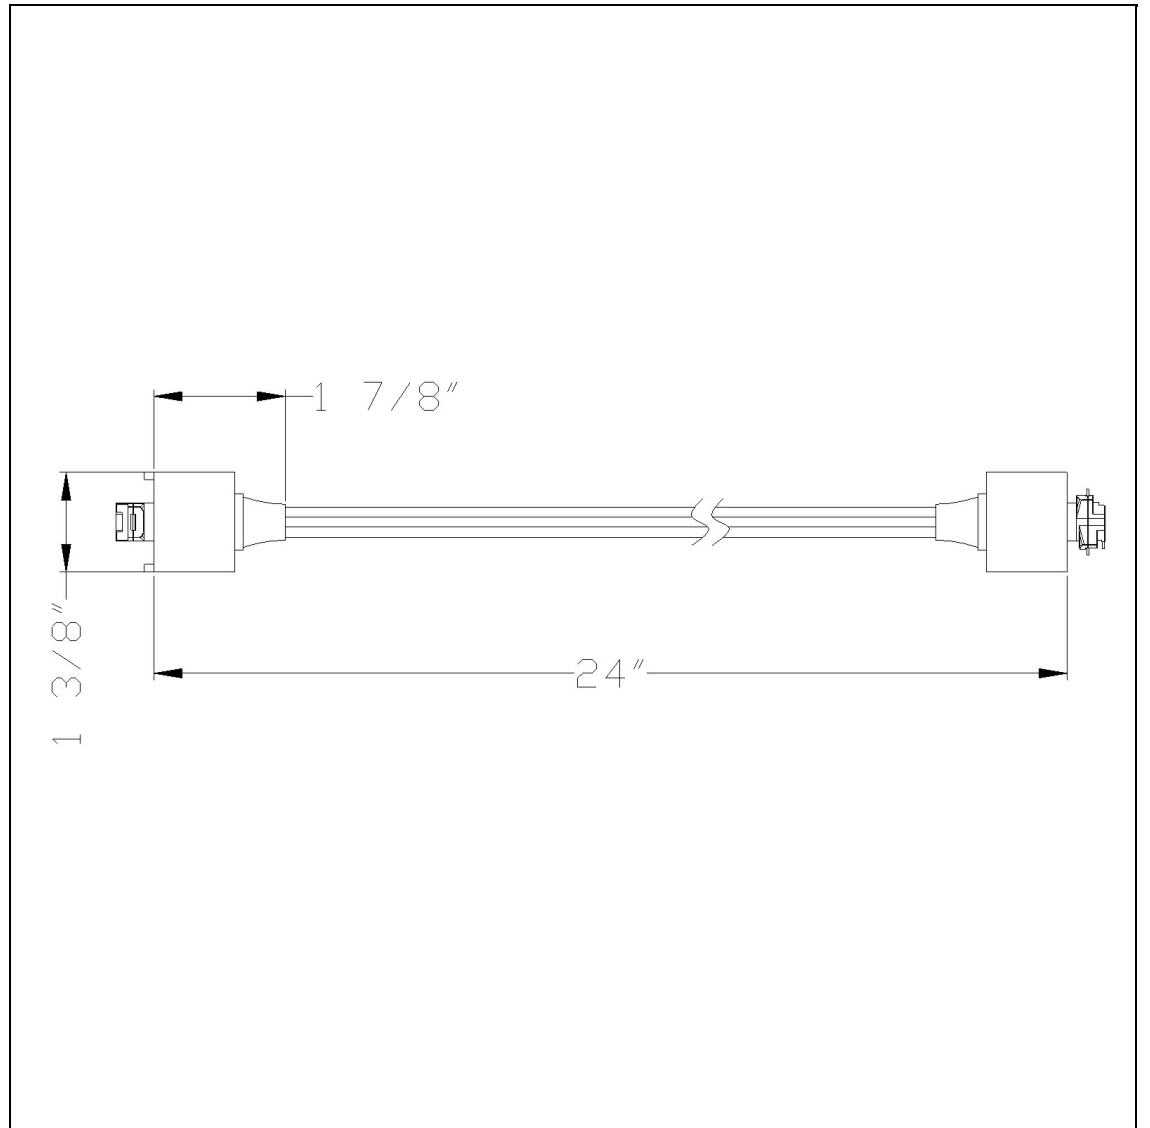

Product No. **HT-306-BK**

Description

24in Jumper From Track To Track  
Durable Plastic Construction  
Ships in One Carton  
No Assembly Required  
Compatible with "H" Type Three Wire Single  
Circuit Track  
non-UL part  
non-UL part  
1.4" Height Jumper Cable in Black

Technical Specifications

<b>UPC</b>	020193067284
<b>Wattage</b>	N/A
<b>CRI</b>	N/A
<b>Lumen</b>	N/A
<b>Switch Type</b>	Track
<b>Bulb Base</b>	N/A
<b>Number of Lights</b>	N/A
<b>Color</b>	Black
<b>Base Color</b>	Black

<b>Carton 1 Dimensions</b>	8.40 x 13.00 x 14.30
<b>Carton 2 Dimensions</b>	0.00 x 0.00 x 14.30
<b>Package Dimensions</b>	L: 14.30 W: 13.00 H: 8.40