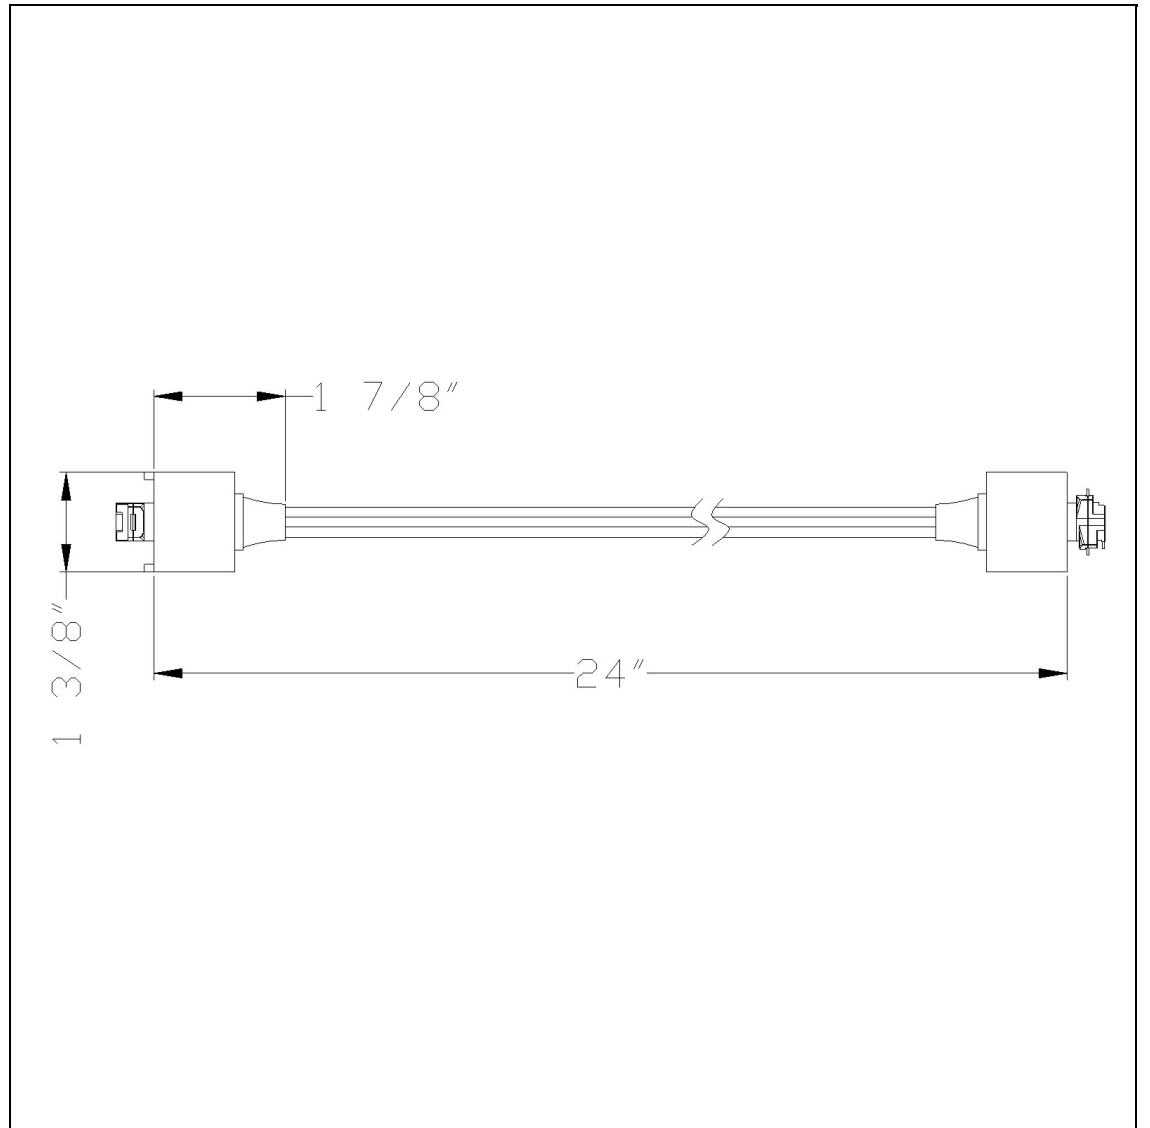

Product No. **HT-306-WH**

Description

24in Jumper Cable Track To Track  
Durable Plastic Construction  
Ships in One Carton  
No Assembly Required  
Compatible with "H" Type Three Wire Single  
Circuit Track  
non-UL part  
non-UL part  
1.4" Height Jumper Cable in White

Technical Specifications

<b>UPC</b>	020193067284
<b>Wattage</b>	N/A
<b>CRI</b>	N/A
<b>Lumen</b>	N/A
<b>Switch Type</b>	Track
<b>Bulb Base</b>	N/A
<b>Number of Lights</b>	N/A
<b>Color</b>	White
<b>Base Color</b>	White

<b>Carton 1 Dimensions</b>	8.40 x 13.00 x 14.30
<b>Carton 2 Dimensions</b>	0.00 x 0.00 x 14.30
<b>Package Dimensions</b>	L: 14.30 W: 13.00 H: 8.40