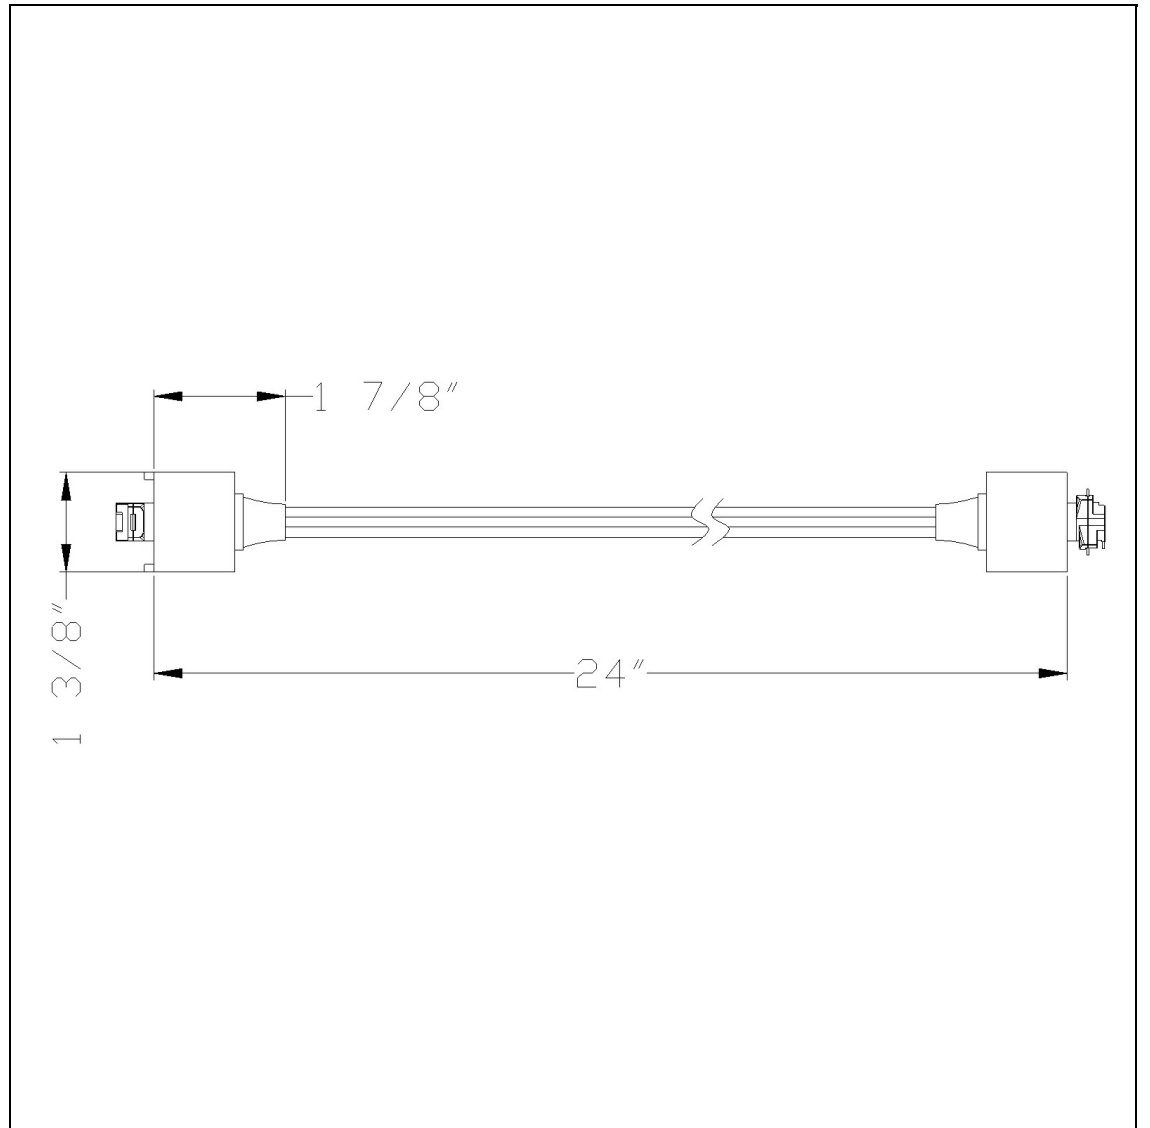

Product No. **HT-306-WH**

Description

24in Jumper Cable Track To Track
Durable Plastic Construction
Ships in One Carton
No Assembly Required
Compatible with "H" Type Three Wire Single
Circuit Track
non-UL part
non-UL part
1.4" Height Jumper Cable in White

Technical Specifications

UPC	020193067284
Wattage	N/A
CRI	N/A
Lumen	N/A
Switch Type	Track
Bulb Base	N/A
Number of Lights	N/A
Color	White
Base Color	White

Carton 1 Dimensions	8.40 x 13.00 x 14.30
Carton 2 Dimensions	0.00 x 0.00 x 14.30
Package Dimensions	L: 14.30 W: 13.00 H: 8.40