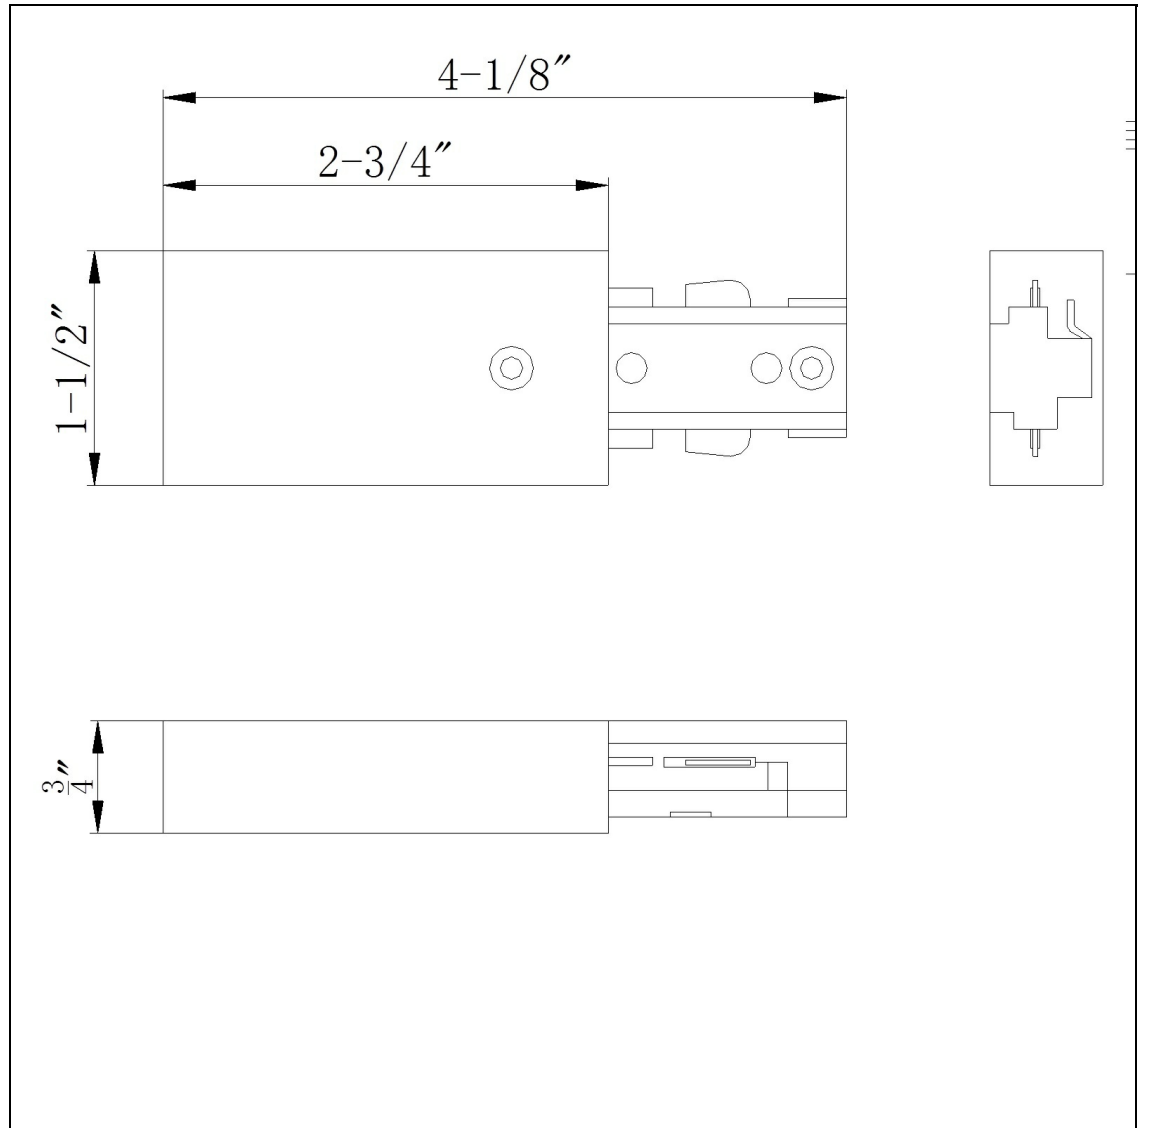

Product No. **HT-308-BK**

Description

A Pair Live End W/Reverse Polarity
Durable Plastic Construction
Ships in One Carton
No Assembly Required
Compatible with "H" Type Three Wire Single
Circuit Track
a pair with reverse polarity
a pair with reverse polarity
0.8" Height Live End with Reverse Polarity in
Black

Technical Specifications

UPC	020193067284
Wattage	N/A
Lumen	N/A
Switch Type	Track
Bulb Base	N/A
Number of Lights	N/A
Color	Black
Base Color	Black

Carton 1 Dimensions	7.00 x 16.00 x 30.90
Carton 2 Dimensions	0.00 x 0.00 x 30.90
Package Dimensions	L: 30.90 W: 16.00 H: 7.00