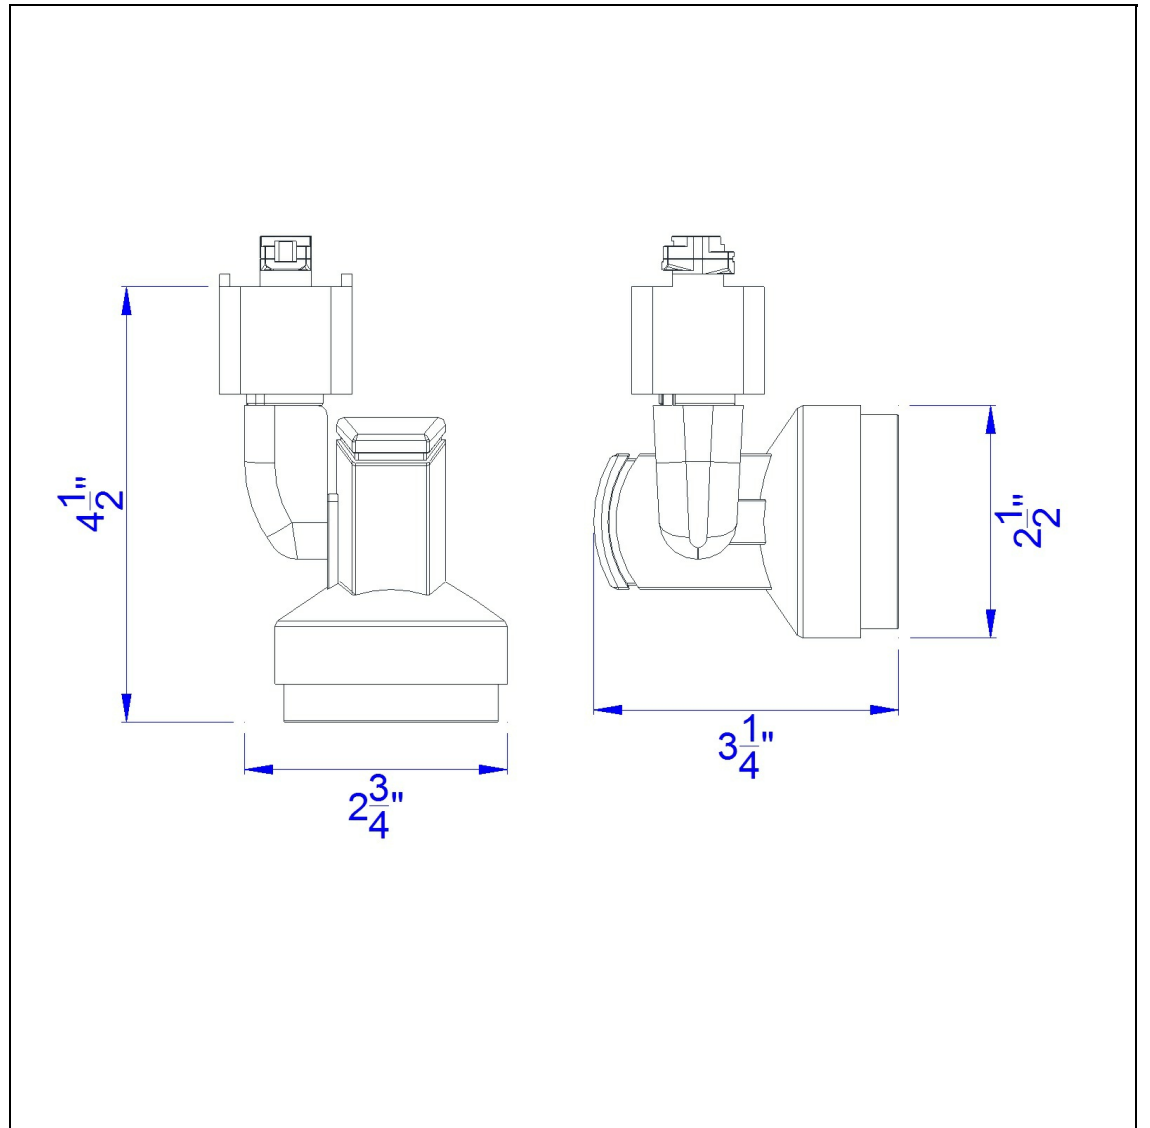

Product No. **HT-352-BS**

Description

Ac 10W, 3300K, 650 Lumen, Dimmable integrated LED Track Fixture  
Durable Metal Construction  
Adjustable head led track fixture  
24 Degree beam  
180 Degree Rotation Capability  
Ships in one Carton  
Ships in one Carton  
Dimmable with Lutron Brand Dimmers: DVCL-153P, SCL-153P, AYCL-153P, CTCL-153P, DVCL-253P, DVSCLL-253P, SE  
4.5" Height Metal Track Head in Brushed Steel

Technical Specifications

<b>UPC</b>	020193067284
<b>Wattage</b>	LED 10W
<b>CRI</b>	90
<b>Lumen</b>	650
<b>Switch Type</b>	Track
<b>Bulb Base</b>	LED
<b>Number of Lights</b>	1
<b>Color</b>	Brushed Steel
<b>Base Color</b>	Brushed Steel

<b>Carton 1 Dimensions</b>	13.60 x 9.60 x 12.80
<b>Carton 2 Dimensions</b>	0.00 x 0.00 x 12.80
<b>Package Dimensions</b>	L: 12.80 W: 9.60 H: 13.60