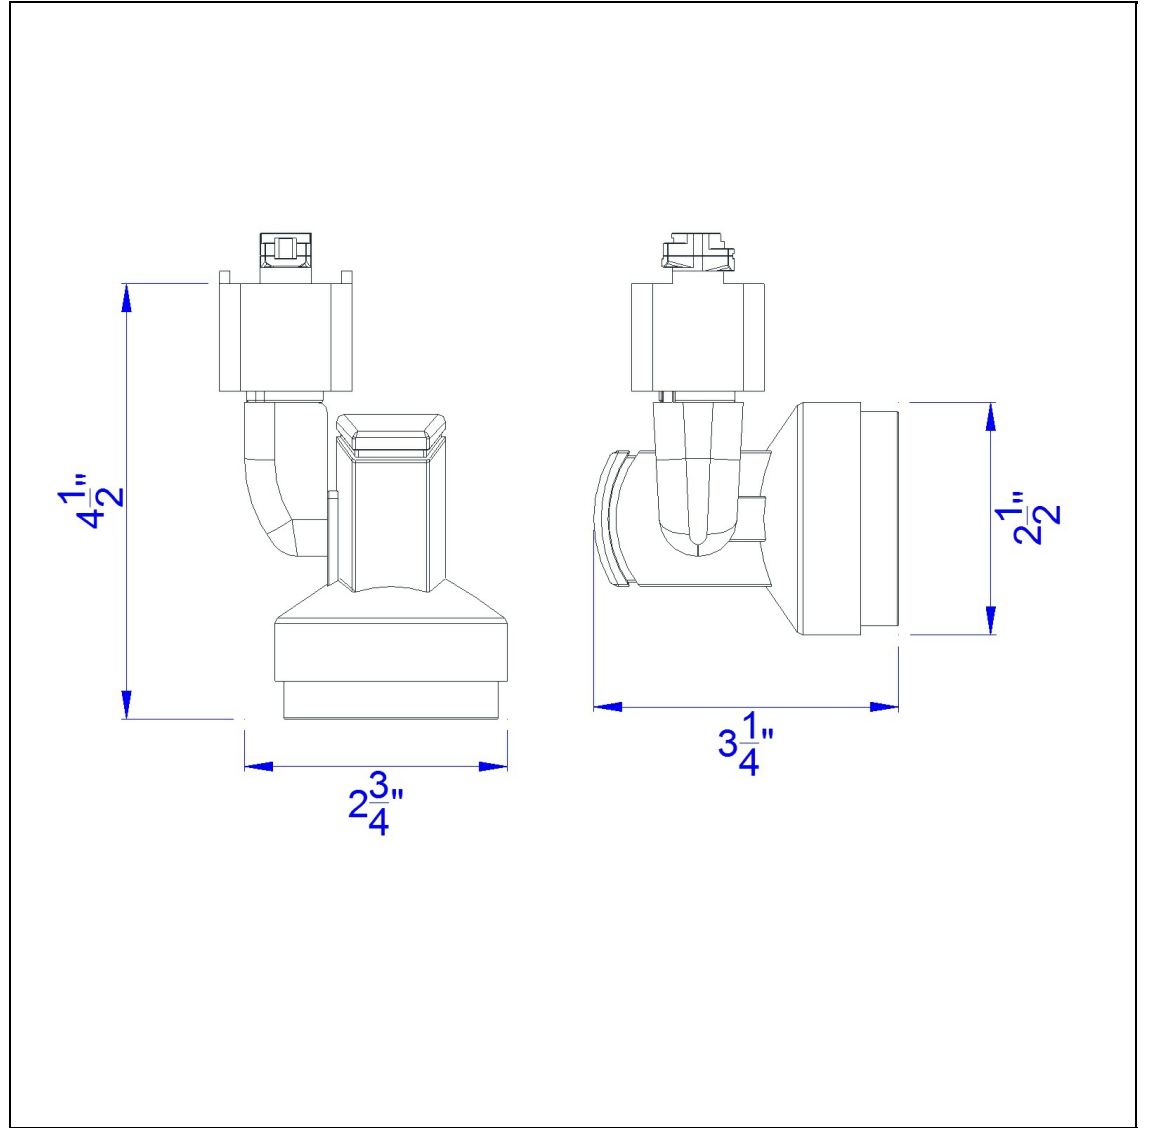

Product No. **HT-352-DB**

Description

Ac 10W, 3300K, 650 Lumen, Dimmable integrated LED Track Fixture
Durable Metal Construction
Adjustable head led track fixture
24 Degree beam
180 Degree Rotation Capability
Ships in one Carton
Ships in one Carton
Dimmable with Lutron Brand Dimmers: DVCL-153P, SCL-153P, AYCL-153P, CTCL-153P, DVCL-253P, DVSCLL-253P, SE
4.5" Height Metal Track Head in Dark Bronze

Technical Specifications

UPC	020193067284	Carton 1 Dimensions	13.60 x 9.60 x 12.80
Wattage	LED 10W	Carton 2 Dimensions	0.00 x 0.00 x 12.80
CRI	90	Package Dimensions	L: 12.80 W: 9.60 H: 13.60
Lumen	650		
Switch Type	Track		
Bulb Base	LED		
Number of Lights	1		
Color	Dark Bronze		
Base Color	Dark Bronze		