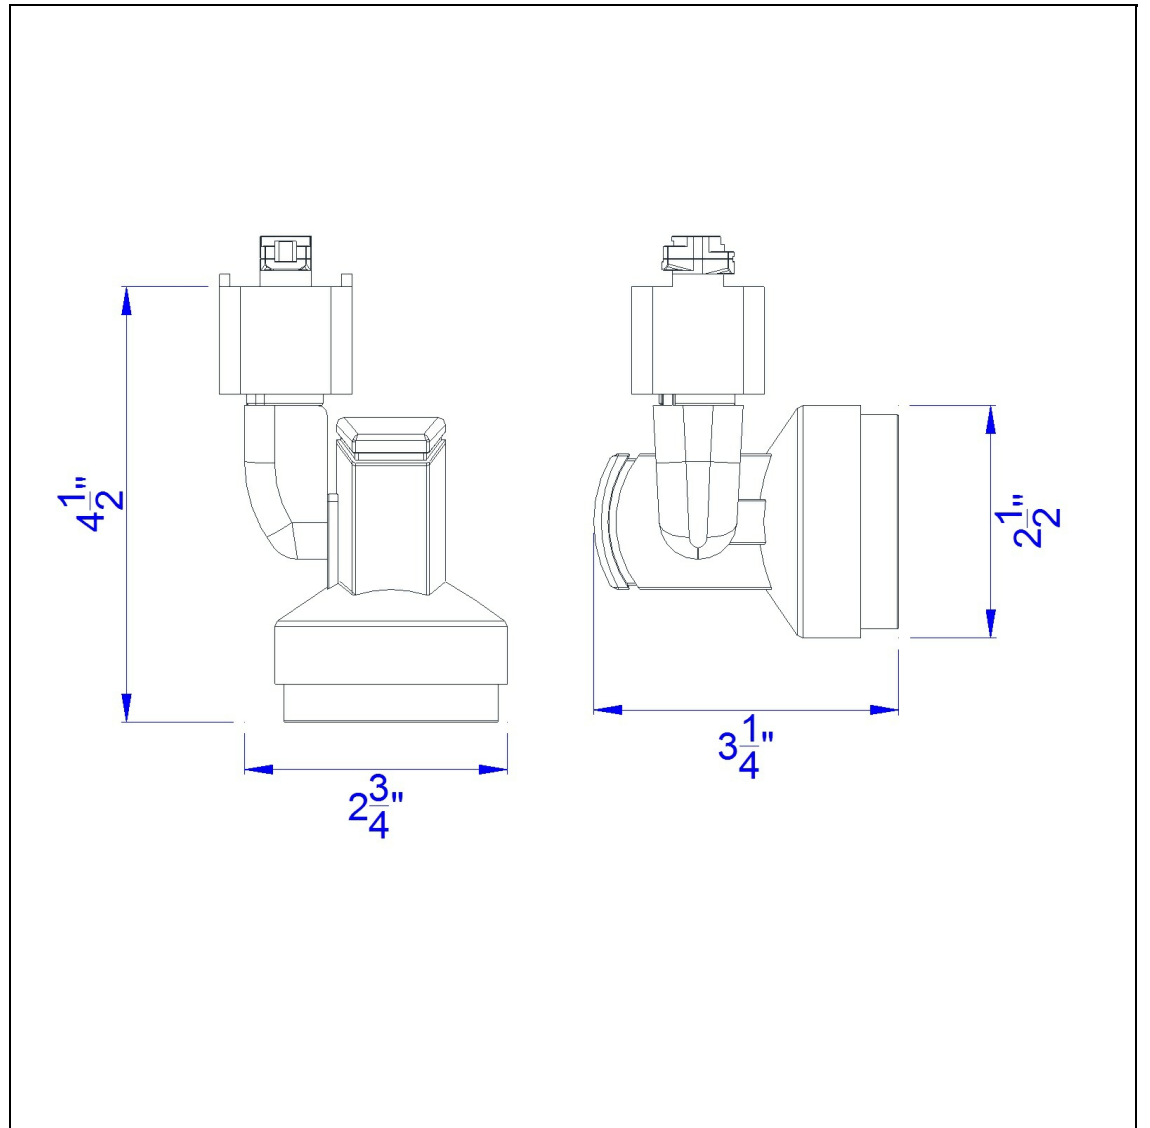

Product No. **HT-352-RU**

Description

Ac 10W, 3300K, 650 Lumen, Dimmable integrated LED Track Fixture
Durable Metal Construction
Adjustable head led track fixture
24 Degree beam
180 Degree Rotation Capability
Ships in one Carton
Ships in one Carton
Dimmable with Lutron Brand Dimmers: DVCL-153P, SCL-153P, AYCL-153P, CTCL-153P, DVCL-253P, DVSCLL-253P, SE
4.5" Height Metal Track Head in Rust

Technical Specifications

UPC	020193067284
Wattage	LED 10W
CRI	90
Lumen	650
Switch Type	Track
Bulb Base	LED
Number of Lights	1
Color	Rust
Base Color	Rust

Carton 1 Dimensions	13.60 x 9.60 x 12.80
Carton 2 Dimensions	0.00 x 0.00 x 12.80
Package Dimensions	L: 12.80 W: 9.60 H: 13.60