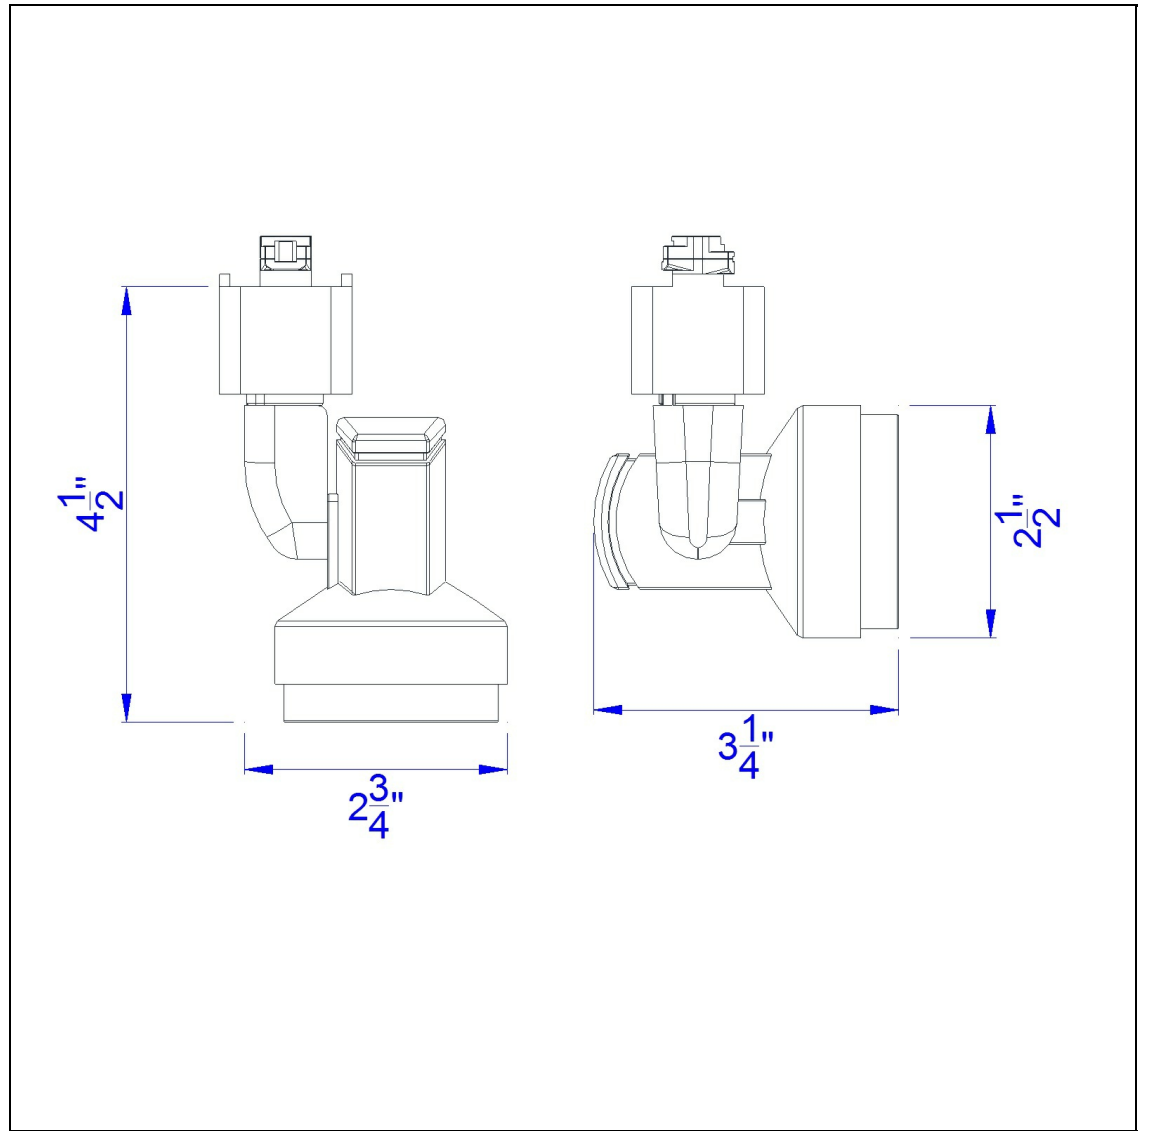

Product No. **HT-352-WH**

Description

Ac 10W, 3300K, 650 Lumen, Dimmable integrated LED Track Fixture
Durable Metal Construction
Adjustable head led track fixture
24 degree beam
180 Degree Rotation Capability
Ships in one Carton
Ships in one Carton
Dimmable with Lutron Brand Dimmers: DVCL-153P, SCL-153P, AYCL-153P, CTCL-153P, DVCL-253P, DVSCLL-253P, SE
4.5" Height Metal Track Head in White

Technical Specifications

UPC	020193067284
Wattage	LED 10W
CRI	90
Lumen	650
Switch Type	Track
Bulb Base	LED
Number of Lights	1
Color	White
Base Color	White

Carton 1 Dimensions	13.60 x 9.60 x 12.80
Carton 2 Dimensions	0.00 x 0.00 x 12.80
Package Dimensions	L: 12.80 W: 9.60 H: 13.60