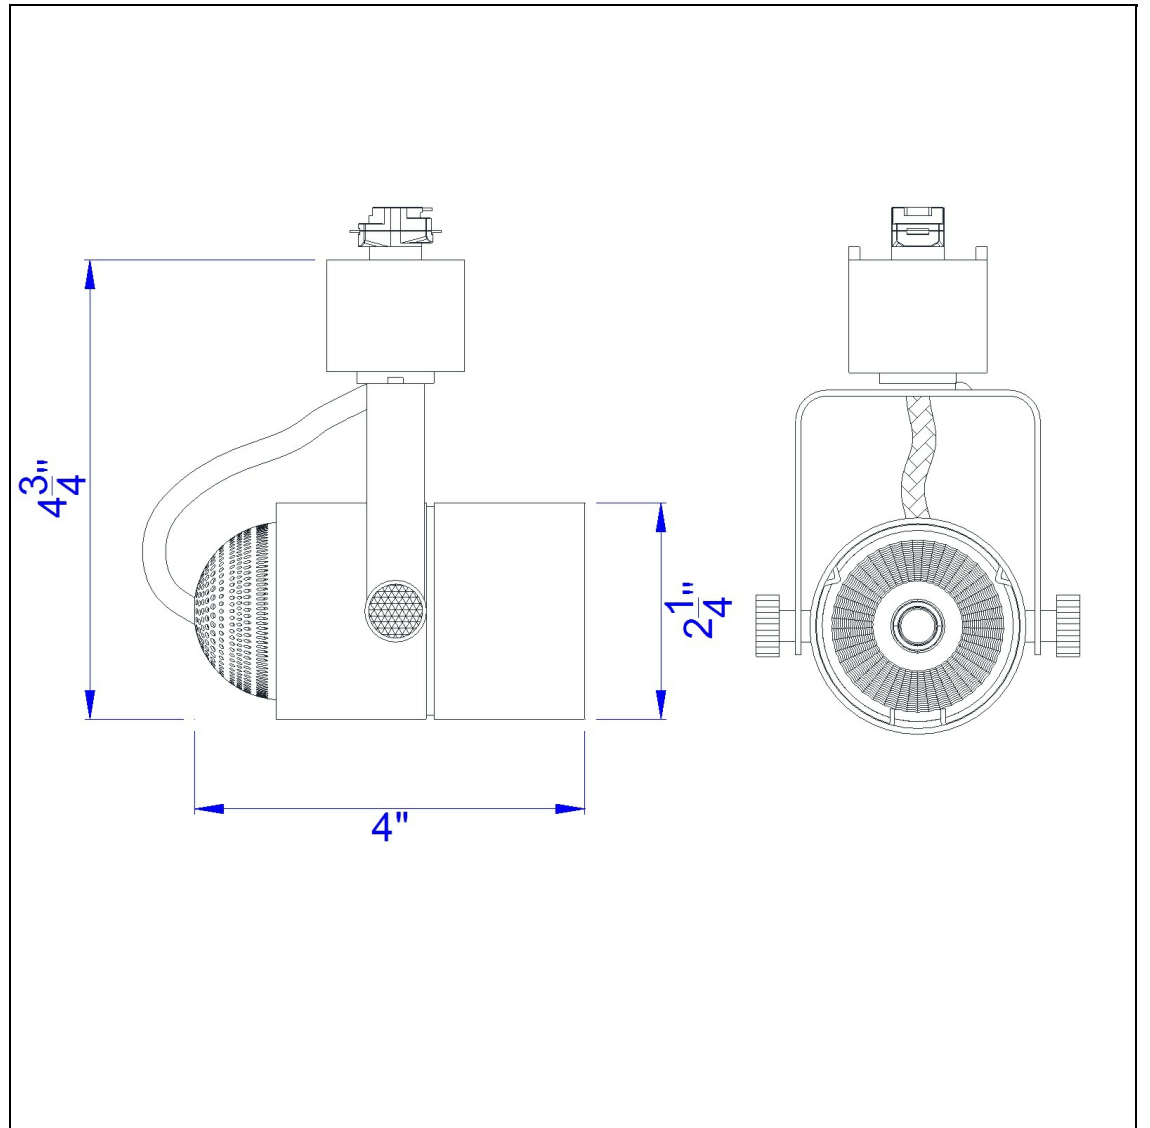

Product No. **HT-610-BK**

Description

Ac 10W, 3300K, 650 Lumen, Dimmable integrated LED Track Fixture  
Durable Metal Construction  
Adjustable head led track fixture  
24 degree beam spread  
180 Degree Rotation Capability  
Ships in one Carton  
Ships in one Carton  
Dimmable with Lutron Brand Dimmers: DVCL-153P, SCL-153P, AYCL-153P, CTCL-153P, DVCL-253P, DVSCLL-253P, SE  
4.8" Height Metal Track Head in Black

Technical Specifications

<b>UPC</b>	020193067284	<b>Carton 1 Dimensions</b>	11.80 x 14.30 x 14.80
<b>Wattage</b>	LED 10W	<b>Carton 2 Dimensions</b>	0.00 x 0.00 x 14.80
<b>CRI</b>	90	<b>Package Dimensions</b>	L: 14.80 W: 14.30 H: 11.80
<b>Lumen</b>	650		
<b>Switch Type</b>	Track		
<b>Bulb Base</b>	LED		
<b>Number of Lights</b>	1		
<b>Color</b>	Black		
<b>Base Color</b>	Black		