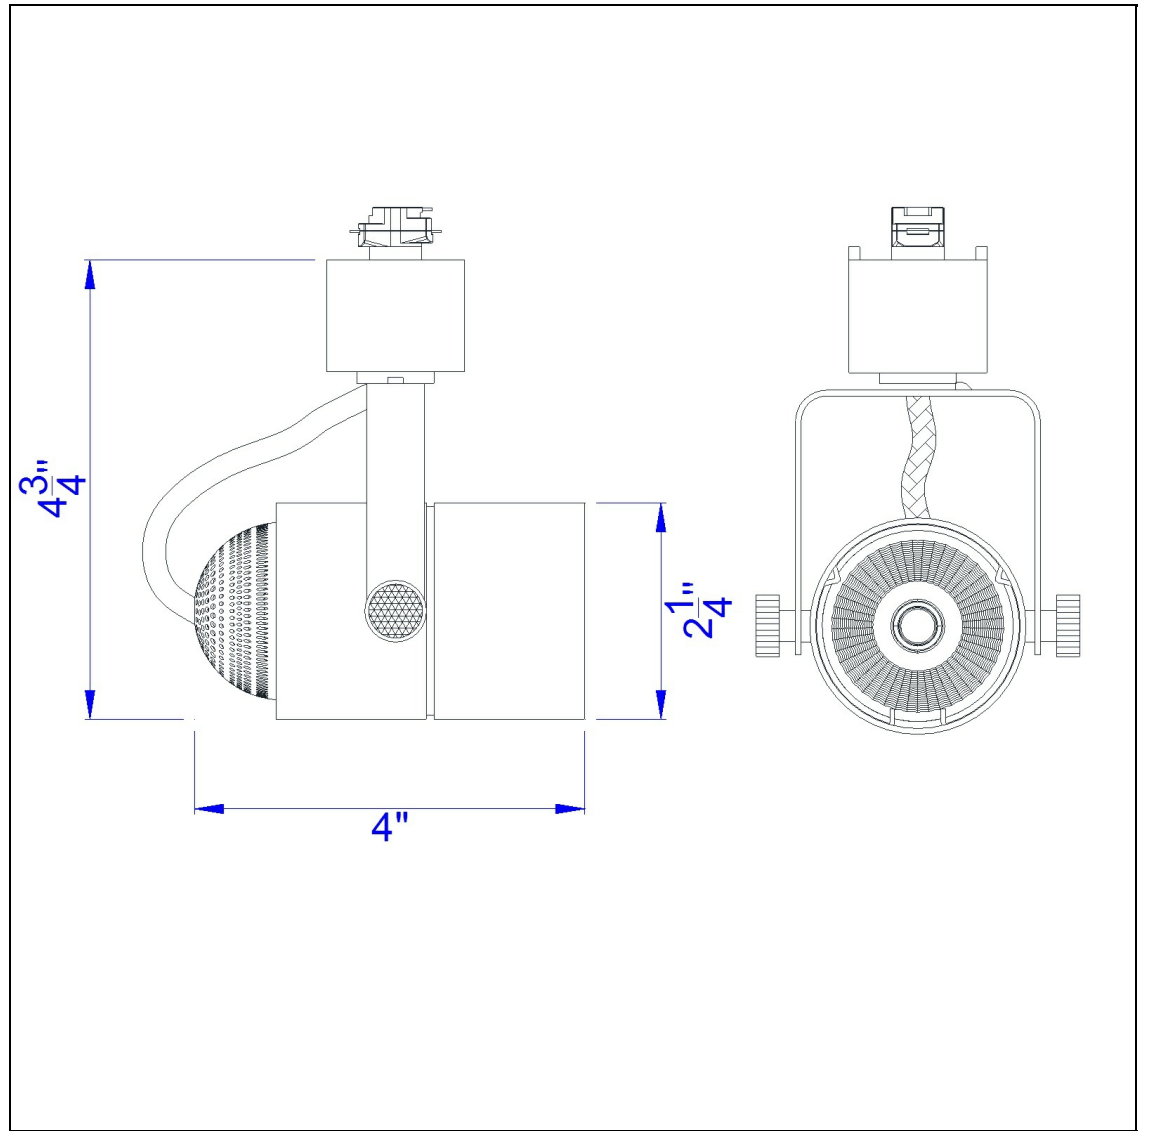

Product No. **HT-610-BS**

Description

Ac 10W, 3300K, 650 Lumen, Dimmable integrated LED Track Fixture
Durable Metal Construction
Adjustable head led track fixture
24 degree beam spread
180 Degree Rotation Capability
Ships in one Carton
Ships in one Carton
Dimmable with Lutron Brand Dimmers: DVCL-153P, SCL-153P, AYCL-153P, CTCL-153P, DVCL-253P, DVSCLL-253P, SE
4.8" Height Metal Track Head in Brushed Steel

Technical Specifications

UPC	020193067284
Wattage	LED 10W
CRI	90
Lumen	650
Switch Type	Track
Bulb Base	LED
Number of Lights	1
Color	Brushed Steel
Base Color	Brushed Steel

Carton 1 Dimensions	11.80 x 14.30 x 14.80
Carton 2 Dimensions	0.00 x 0.00 x 14.80
Package Dimensions	L: 14.80 W: 14.30 H: 11.80