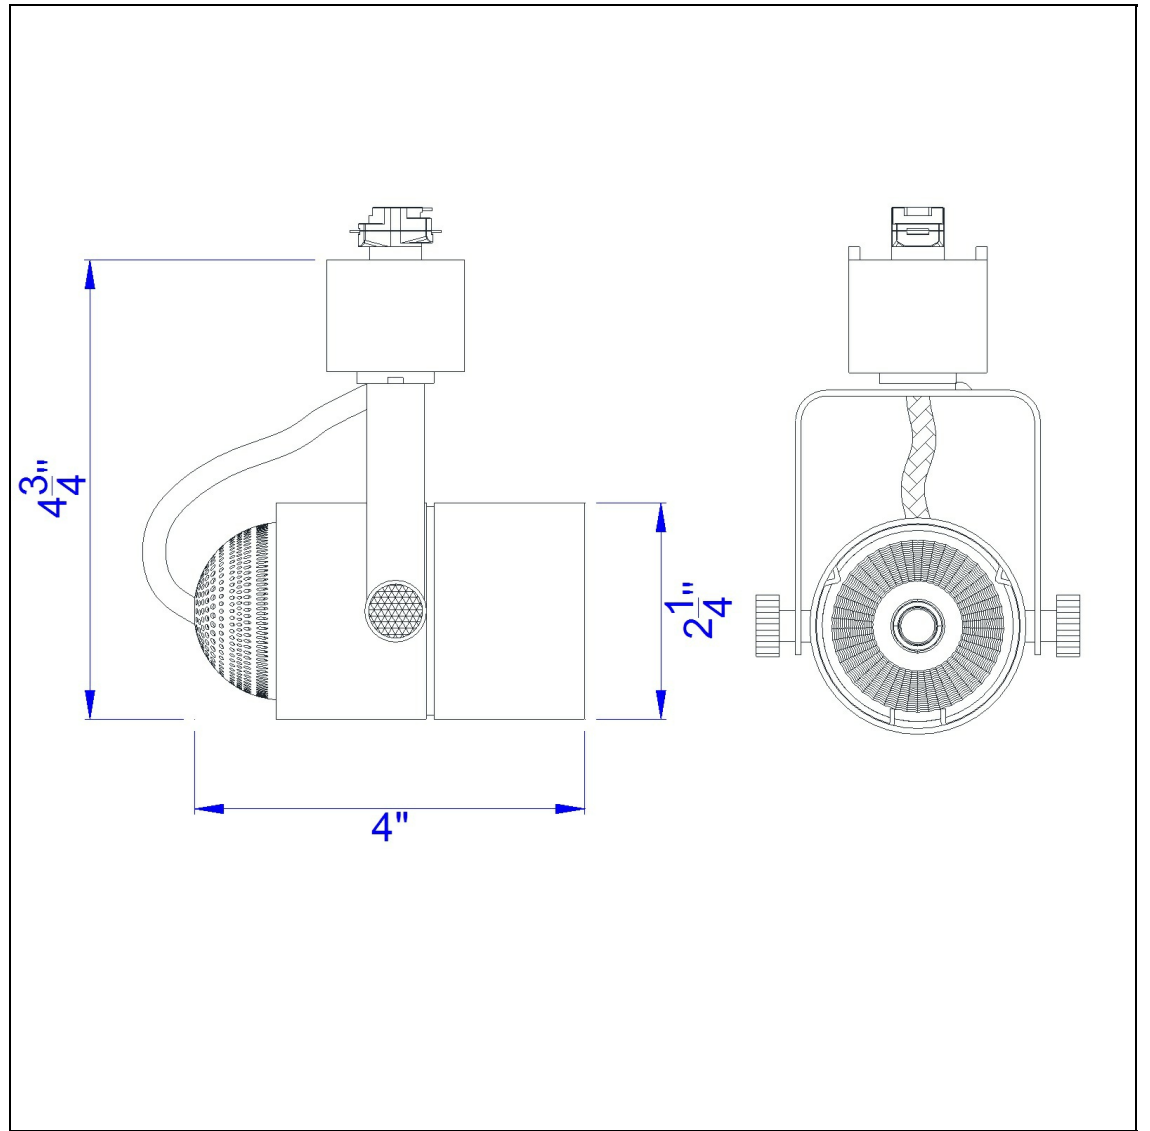

Product No. **HT-610-DB**

Description

Ac 10W, 3300K, 650 Lumen, Dimmable integrated LED Track Fixture  
Durable Metal Construction  
Adjustable head led track fixture  
24 degree beam spread  
180 Degree Rotation Capability  
Ships in one Carton  
Ships in one Carton  
Dimmable with Lutron Brand Dimmers: DVCL-153P, SCL-153P, AYCL-153P, CTCL-153P, DVCL-253P, DVSCLL-253P, SE  
4.8" Height Metal Track Head in Dark Bronze

Technical Specifications

<b>UPC</b>	020193067284	<b>Carton 1 Dimensions</b>	11.80 x 14.30 x 14.80
<b>Wattage</b>	LED 10W	<b>Carton 2 Dimensions</b>	0.00 x 0.00 x 14.80
<b>CRI</b>	90	<b>Package Dimensions</b>	L: 14.80 W: 14.30 H: 11.80
<b>Lumen</b>	650		
<b>Switch Type</b>	Track		
<b>Bulb Base</b>	LED		
<b>Number of Lights</b>	1		
<b>Color</b>	Dark Bronze		
<b>Base Color</b>	Dark Bronze		