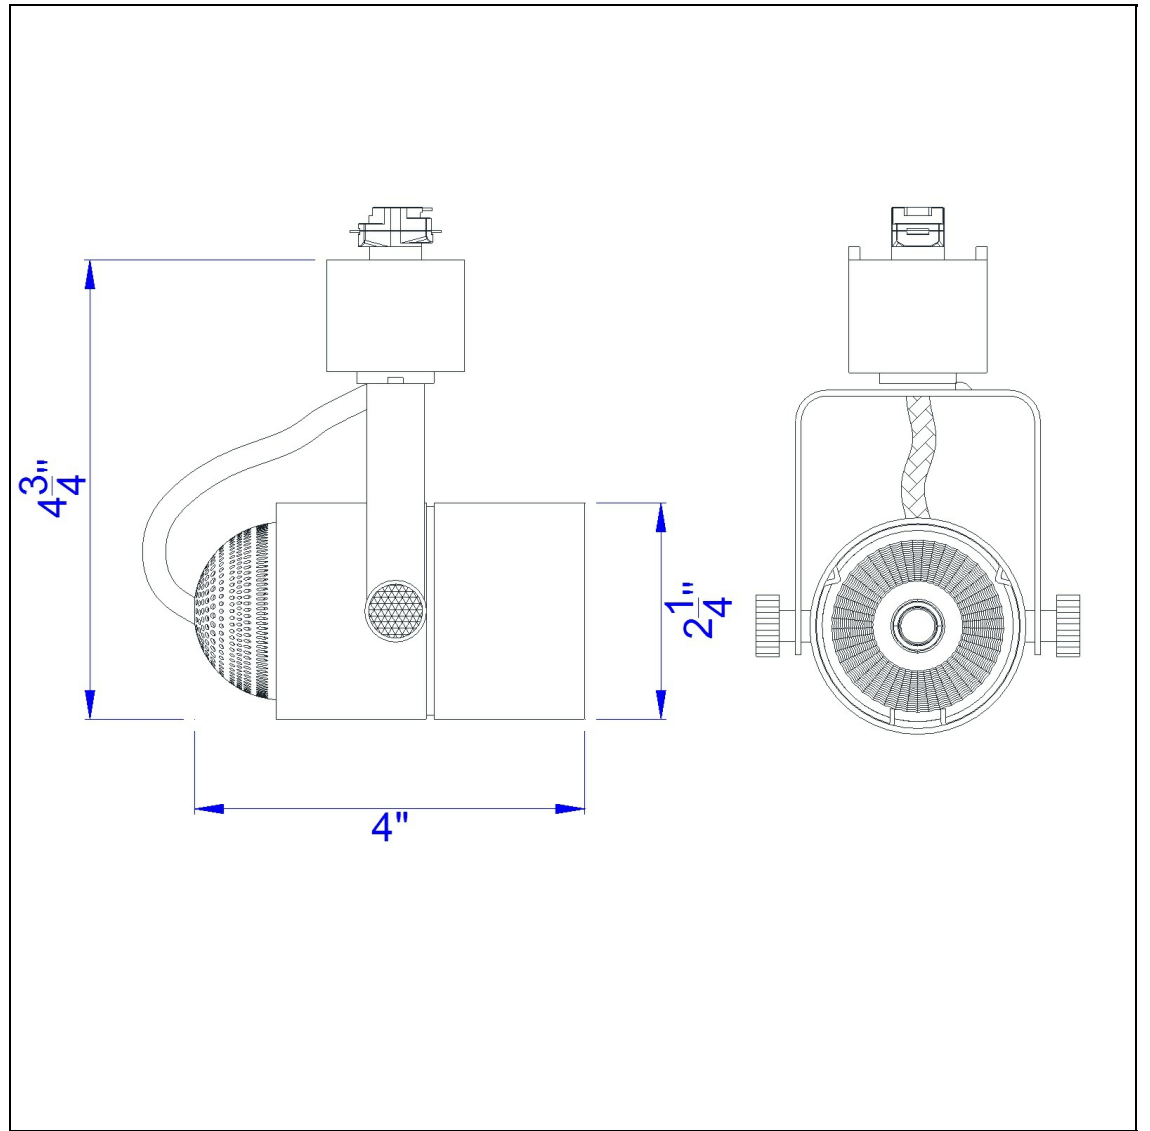

Product No. **HT-610-RU**

Description

Ac 10W, 3300K, 650 Lumen, Dimmable integrated LED Track Fixture
Durable Metal Construction
Adjustable head led track fixture
24 degree beam
180 Degree Rotation Capability
Ships in one Carton
Ships in one Carton
Dimmable with Lutron Brand Dimmers: DVCL-153P, SCL-153P,AYCL-153P,CTCL-153P,DVCL-253P,DVSCLL-253P,SE
4.8" Height Metal Track Head in Rust

Technical Specifications

UPC	020193067284
Wattage	LED 10W
CRI	90
Lumen	650
Switch Type	Track
Bulb Base	LED
Number of Lights	1
Color	Rust
Base Color	Rust

Carton 1 Dimensions	11.80 x 14.30 x 14.80
Carton 2 Dimensions	0.00 x 0.00 x 14.80
Package Dimensions	L: 14.80 W: 14.30 H: 11.80