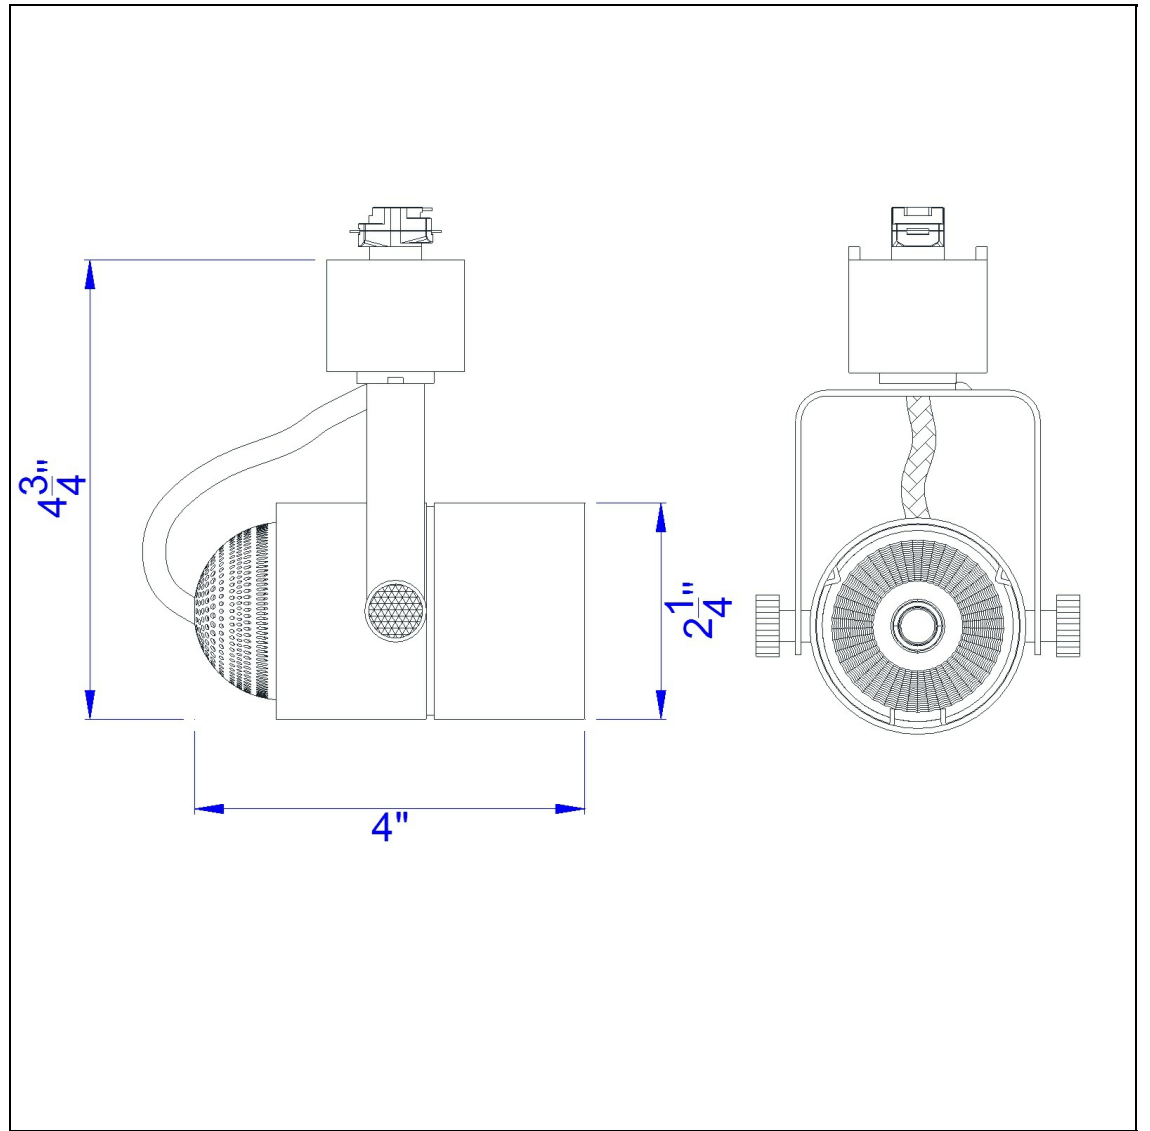

Product No. **HT-610-WH**

Description

Ac 10W, 3300K, 650 Lumen, Dimmable integrated LED Track Fixture
Durable Metal Construction
Adjustable head led track fixture
24 degree beam
180 Degree Rotation Capability
Ships in one Carton
Ships in one Carton
Dimmable with Lutron Brand Dimmers: DVCL-153P, SCL-153P,AYCL-153P,CTCL-153P,DVCL-253P,DVSCLL-253P,SE
4.8" Height Metal Track Head in White

Technical Specifications

UPC	020193067284	Carton 1 Dimensions	11.80 x 14.30 x 14.80
Wattage	LED 10W	Carton 2 Dimensions	0.00 x 0.00 x 14.80
CRI	90	Package Dimensions	L: 14.80 W: 14.30 H: 11.80
Lumen	650		
Switch Type	Track		
Bulb Base	LED		
Number of Lights	1		
Color	White		
Base Color	White		