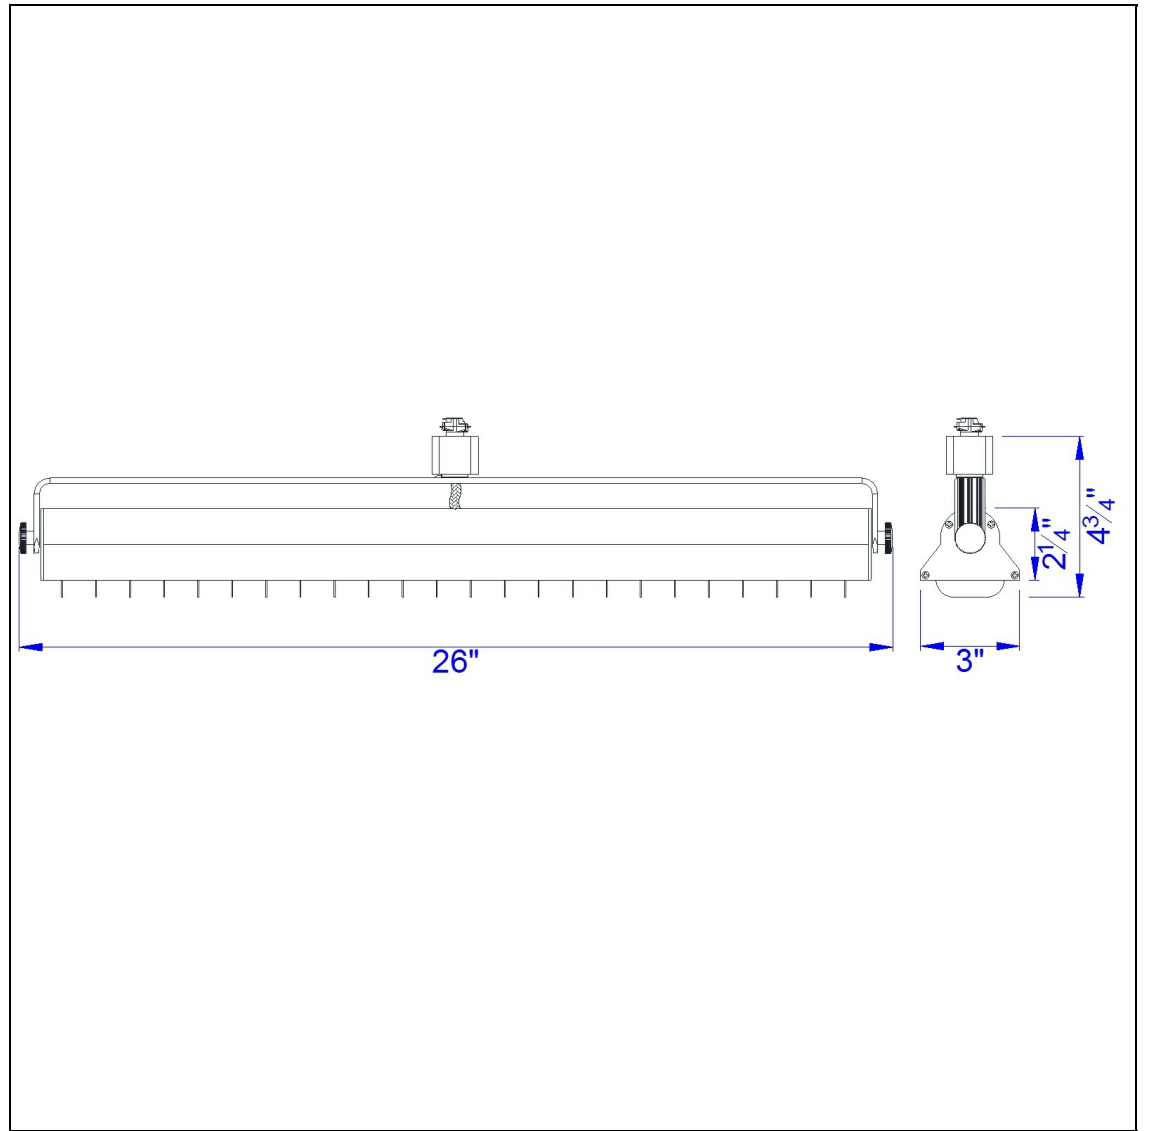

Product No. **HT-633L-BK**

Description

Ac 60W, 4000K, 3960 Lumen, Dimmable integrated LED Wall Wash Track Fixture
Durable Metal Construction
180 Degree Rotation
Flood Light
4000K Cool Light Temperature
Ships in one Carton
Ships in one Carton
Dimmable with Lutron Brand Dimmers: DVCL-153P, SCL-153P, AYCL-153P, CTCL-153P, DVCL-253P, DVSCLL-253P, SE
4.8" Height Metal Track Head in Black

Technical Specifications

UPC	020193067284
Wattage	LED 60W
CRI	80
Lumen	3960
Switch Type	Track
Bulb Base	LED
Number of Lights	1
Color	Black
Base Color	Black

Carton 1 Dimensions	12.60 x 16.10 x 28.90
Carton 2 Dimensions	0.00 x 0.00 x 28.90
Package Dimensions	L: 28.90 W: 16.10 H: 12.60