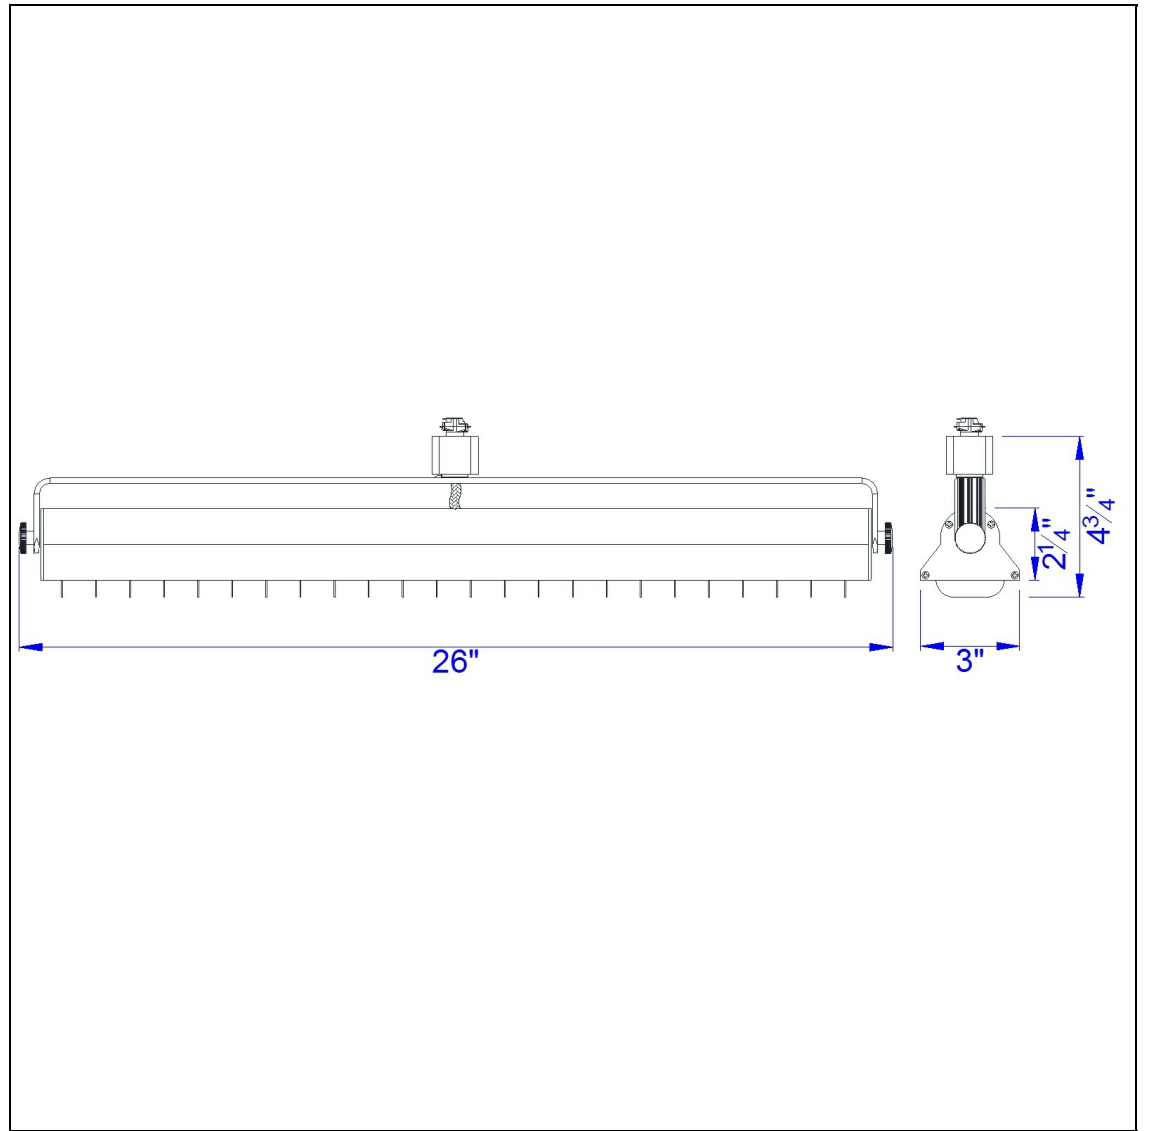

Product No. **HT-633L-WH**

Description

Ac 60W, 4000K, 3960 Lumen, Dimmable integrated LED Wall Wash Track Fixture  
Durable Metal Construction  
180 Degree Rotation  
Flood Light  
4000K Cool Light Temperature  
Ships in one Carton  
Ships in one Carton  
Dimmable with Lutron Brand Dimmers: DVCL-153P, SCL-153P, AYCL-153P, CTCL-153P, DVCL-253P, DVSCLL-253P, SE  
4.8" Height Metal Track Head in White

Technical Specifications

<b>UPC</b>	020193067284
<b>Wattage</b>	LED 60W
<b>CRI</b>	80
<b>Lumen</b>	3960
<b>Switch Type</b>	Track
<b>Bulb Base</b>	LED
<b>Number of Lights</b>	1
<b>Color</b>	White
<b>Base Color</b>	White

<b>Carton 1 Dimensions</b>	12.60 x 16.10 x 28.90
<b>Carton 2 Dimensions</b>	0.00 x 0.00 x 28.90
<b>Package Dimensions</b>	L: 28.90 W: 16.10 H: 12.60