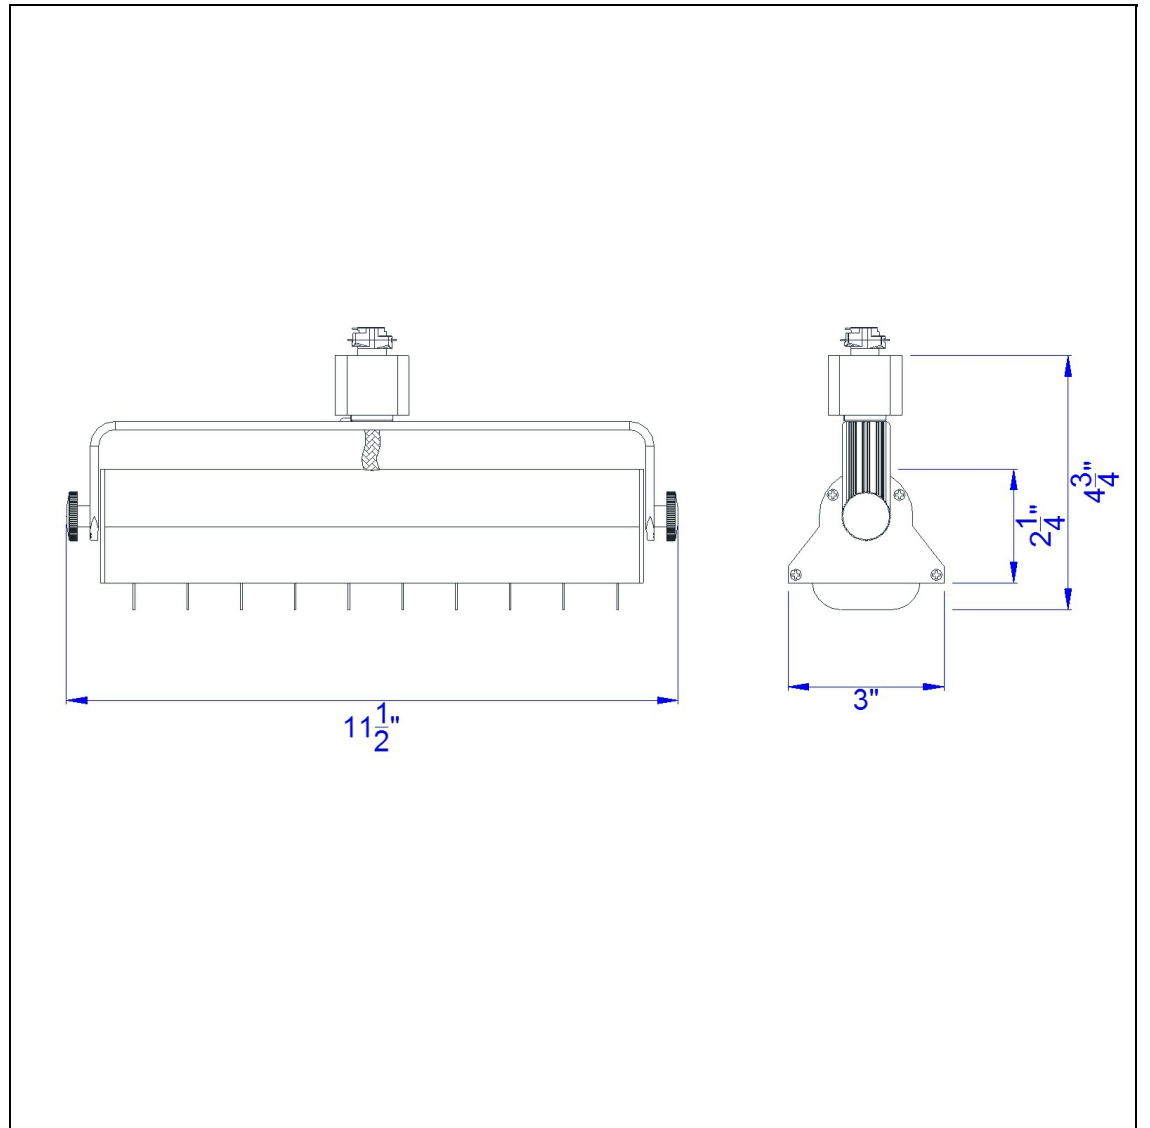

Product No. **HT-633S-WH**

Description

Ac 20W, 4000K, 1320 Lumen, Dimmable integrated LED Wall Wash Track Fixture
Durable Metal Construction
180 Degree Rotation
Flood Light
4000K Cool Light Temperature
Ships in one Carton
Ships in one Carton
Dimmable with Lutron Brand Dimmers: DVCL-153P, SCL-153P, AYCL-153P, CTCL-153P, DVCL-253P, DVSCLL-253P, SE
4.8" Height Metal Track Head in White

Technical Specifications

UPC	020193067284
Wattage	LED 20W
CRI	80
Lumen	1320
Switch Type	Track
Bulb Base	LED
Number of Lights	1
Color	White
Base Color	White

Carton 1 Dimensions	12.60 x 14.40 x 16.10
Carton 2 Dimensions	0.00 x 0.00 x 16.10
Package Dimensions	L: 16.10 W: 14.40 H: 12.60