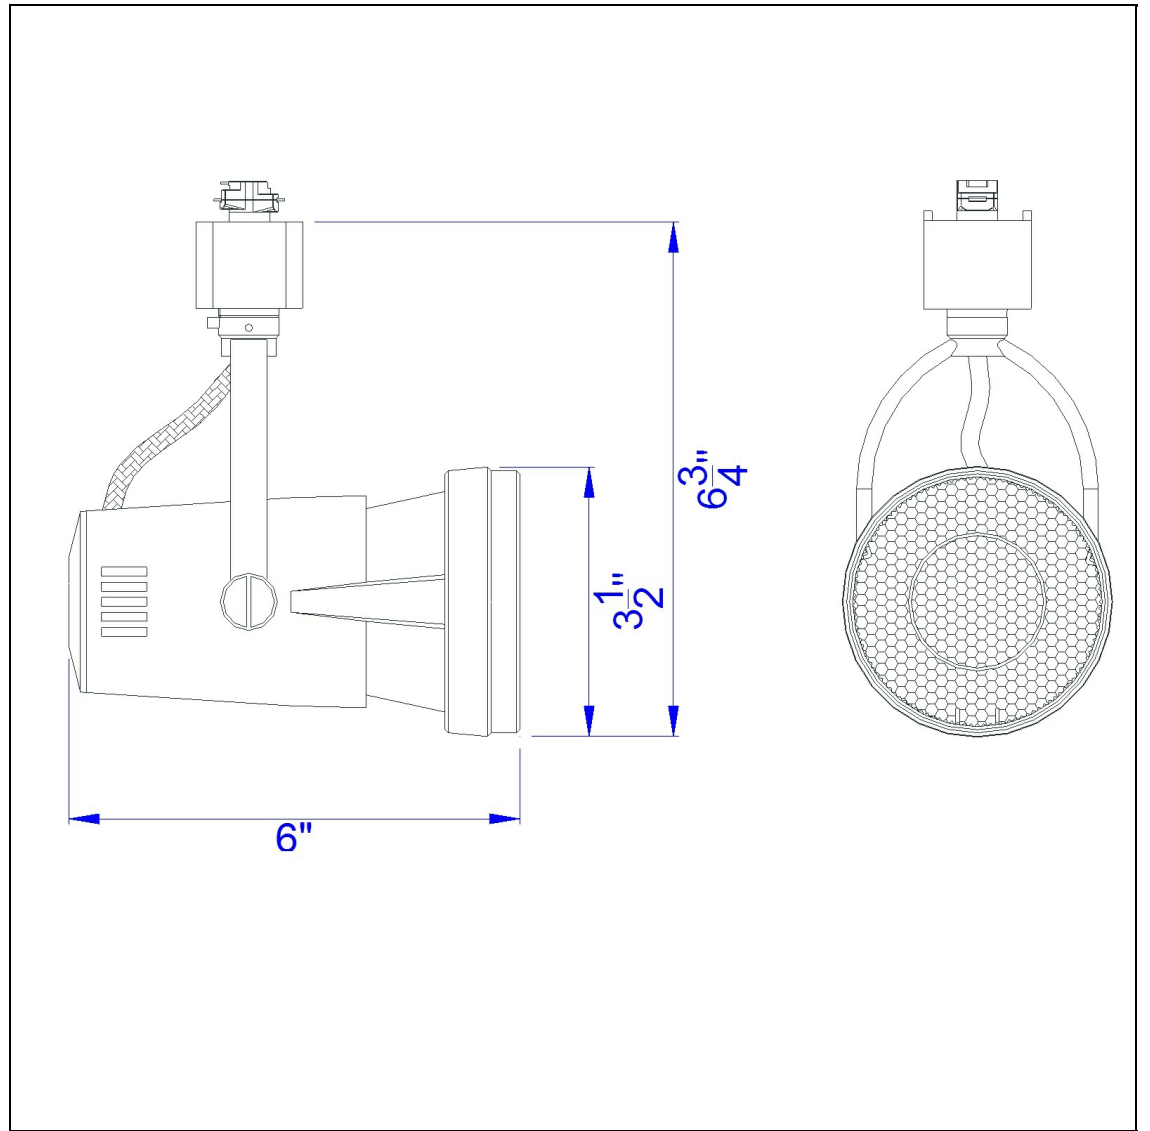

Product No. **HT-680-WH**

Description

Ac 17W, 3300K, 1100 Lumen, Dimmable integrated LED Track Fixture  
Durable Metal Construction  
180 Degree Rotation  
30 Degree Beam  
3300K Warm Light Temperature  
Ships in one Carton  
Ships in one Carton  
Dimmable with Lutron Brand Dimmers: DVCL-153P, SCL-153P, AYCL-153P, CTCL-153P, DVCL-253P, DVSCLL-253P, SE  
6.8" Height Metal Track Head in White

Technical Specifications

|                         |              |
|-------------------------|--------------|
| <b>UPC</b>              | 020193067284 |
| <b>Wattage</b>          | LED 17W      |
| <b>CRI</b>              | 90           |
| <b>Lumen</b>            | 1105         |
| <b>Switch Type</b>      | Track        |
| <b>Bulb Base</b>        | LED          |
| <b>Number of Lights</b> | 1            |
| <b>Color</b>            | White        |
| <b>Base Color</b>       | White        |

|                            |                            |
|----------------------------|----------------------------|
| <b>Carton 1 Dimensions</b> | 11.60 x 14.50 x 21.00      |
| <b>Carton 2 Dimensions</b> | 0.00 x 0.00 x 21.00        |
| <b>Package Dimensions</b>  | L: 21.00 W: 14.50 H: 11.60 |