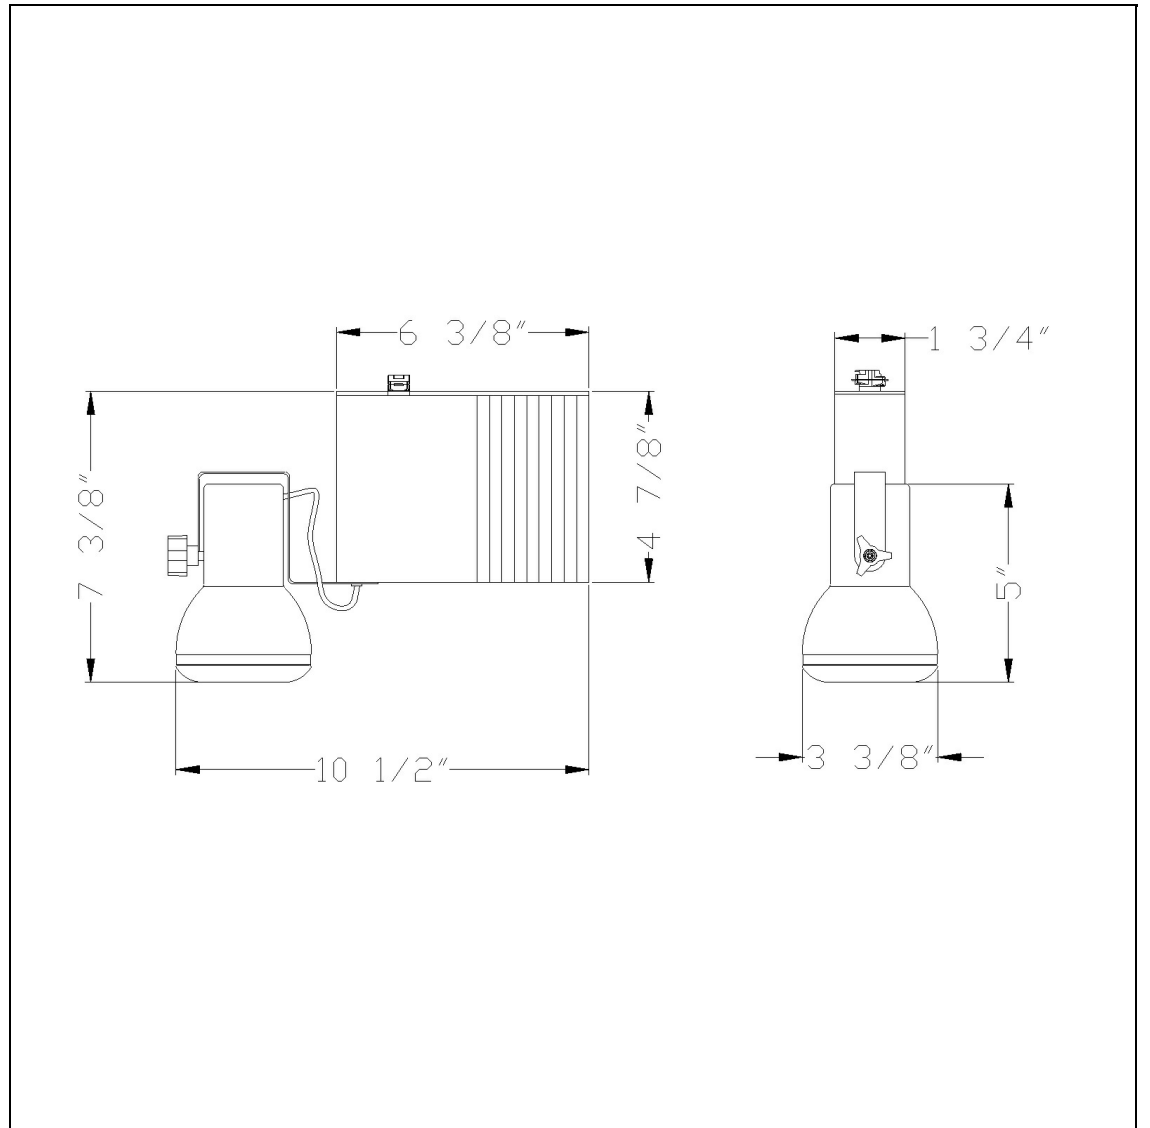

Product No. **HT-901-BK**

Description

Metal Halide, M130, 39W, Par 20
Durable Metal Construction
35W max
+90 degree from horizontal
355 Degree Rotation Capability
Ships in one Carton
Ships in one Carton

Technical Specifications

UPC	020193067284
Wattage	35W
CRI	N/A
Lumen	N/A
Switch Type	Track
Bulb Base	Metal
Number of Lights	1
Color	Black
Base Color	Black