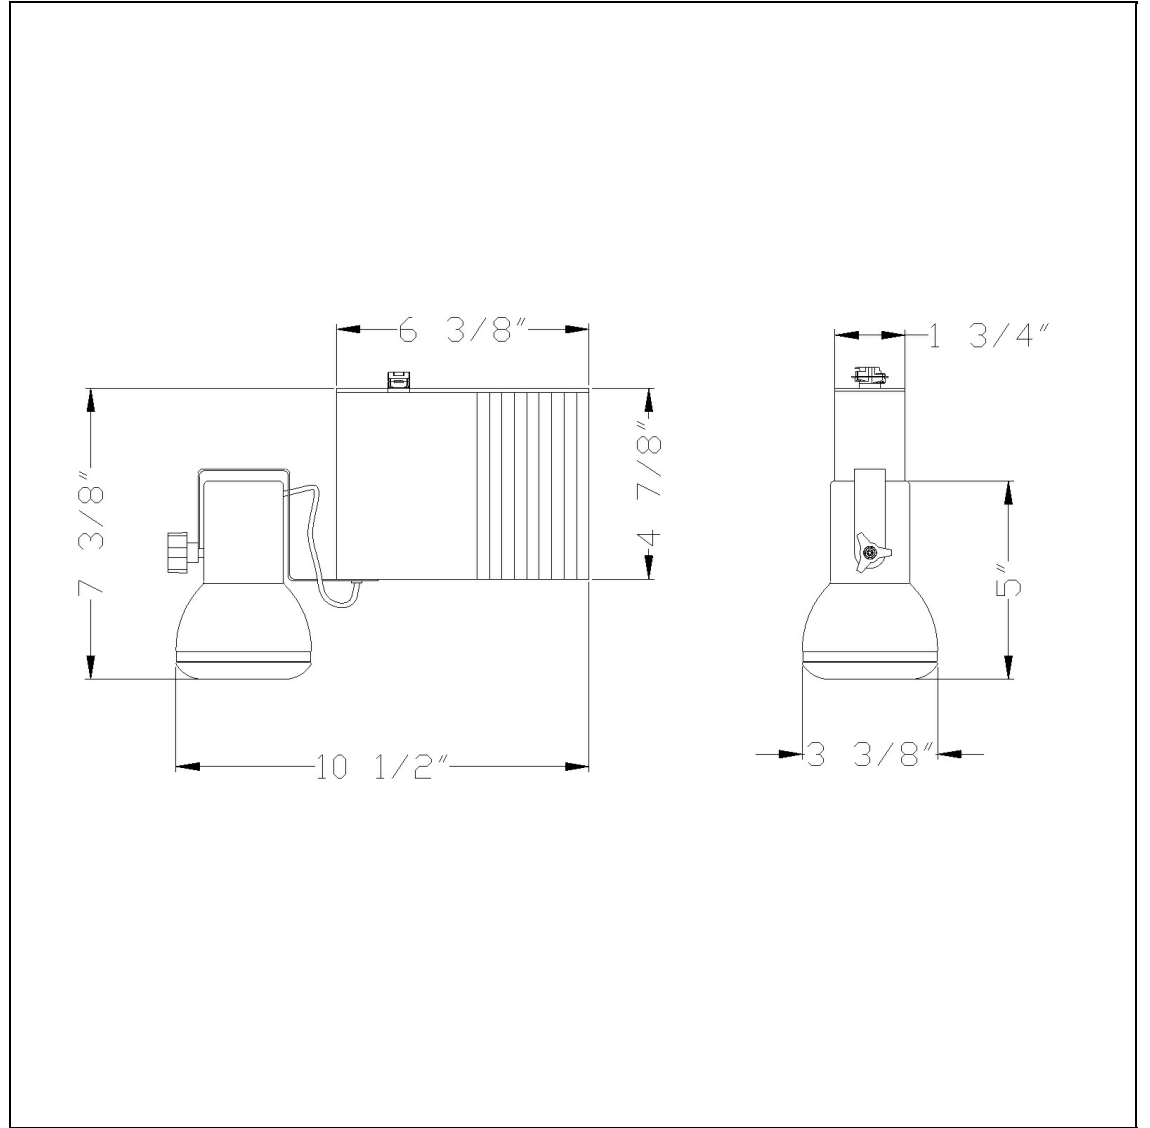

Product No. **HT-901-BS**

Description

Metal Halide, M130, 39W, Elec Ballast
Durable Metal Construction
35W max
+90 degree from horizontal
355 Degree Rotation Capability
Ships in one Carton
Ships in one Carton

Technical Specifications

UPC	020193067284
Wattage	35W
CRI	N/A
Lumen	N/A
Switch Type	Track
Bulb Base	Metal
Number of Lights	1
Color	Brushed Steel
Base Color	Brushed Steel