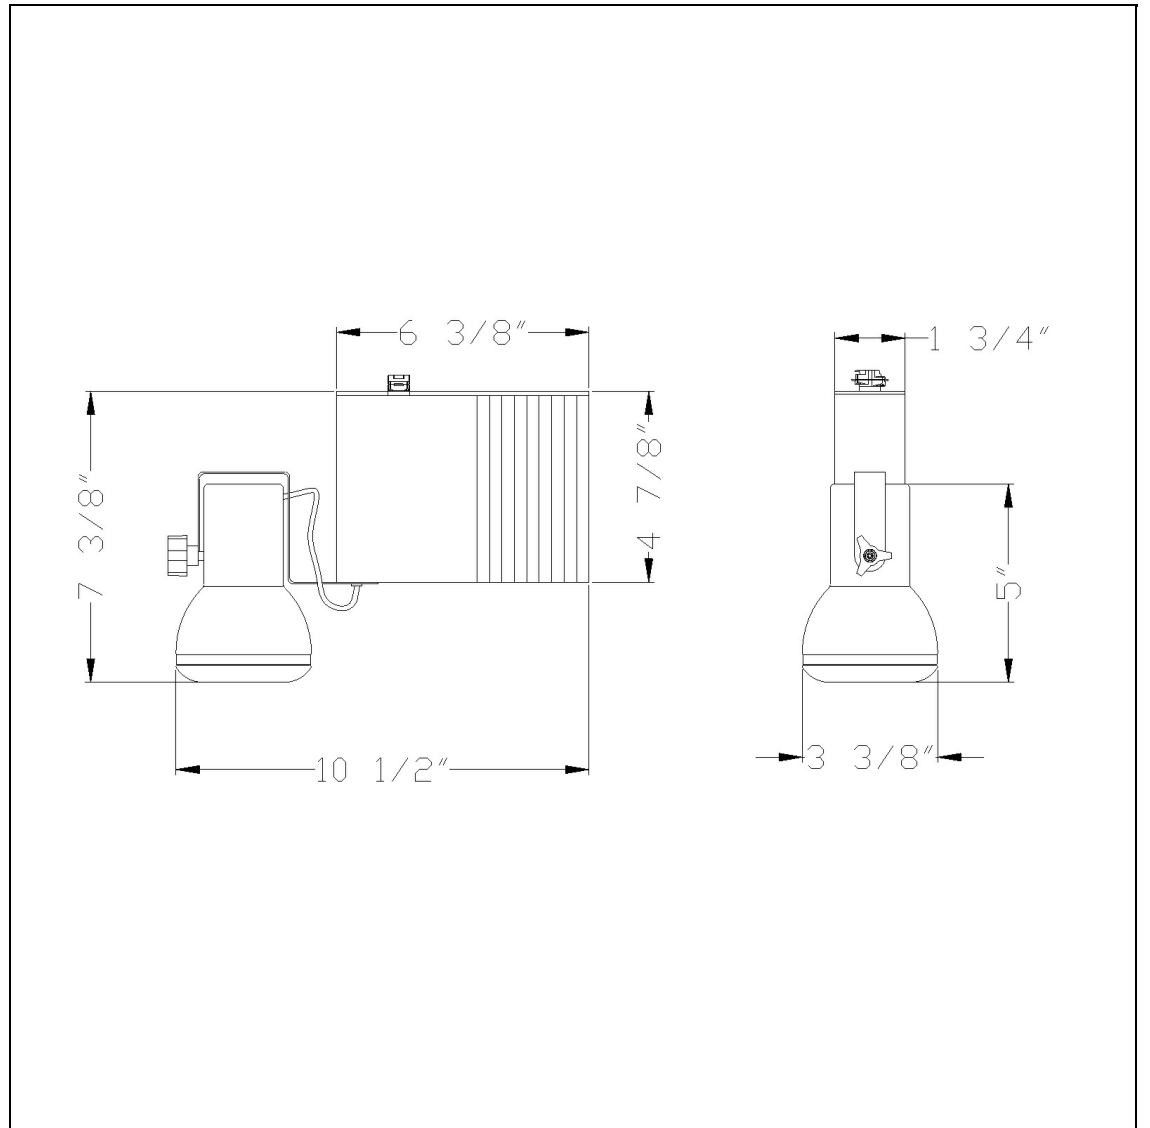

Product No. **HT-901-PWH**

Description

Metal Halide, Par20,39W,120V
Durable Metal Construction
35W max
+90 degree from horizontal
355 Degree Rotation Capability
Ships in one Carton
Ships in one Carton

Technical Specifications

UPC	020193067284
Wattage	35W
CRI	N/A
Lumen	N/A
Switch Type	Track
Bulb Base	Metal
Number of Lights	1
Color	White
Base Color	White