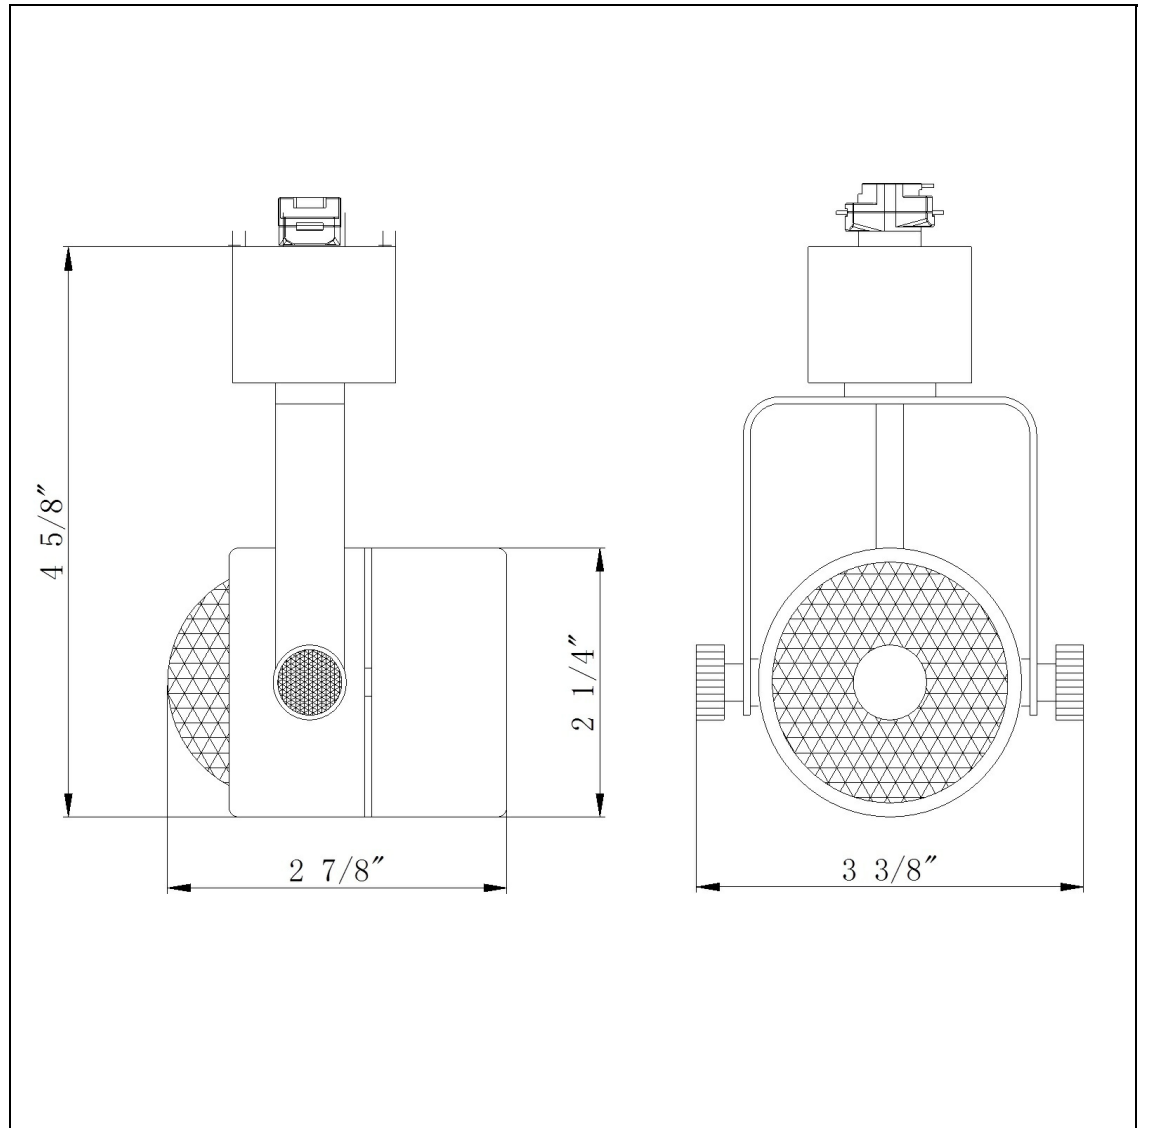

Product No. **HT-910A-BK**

Description

120V,G8 Socket,50W,
Durable Metal Construction
50W max
?30 degree from horizontal
355 Degree Rotation Capability
Ships in one Carton
Ships in one Carton

Technical Specifications

UPC	020193067284
Wattage	50W
CRI	N/A
Lumen	N/A
Switch Type	Track
Bulb Base	G8 Bi-Pin
Number of Lights	1
Color	Black
Base Color	Black

Carton 1 Dimensions	13.60 x 9.90 x 12.80
Carton 2 Dimensions	0.00 x 0.00 x 12.80
Package Dimensions	L: 12.80 W: 9.90 H: 13.60