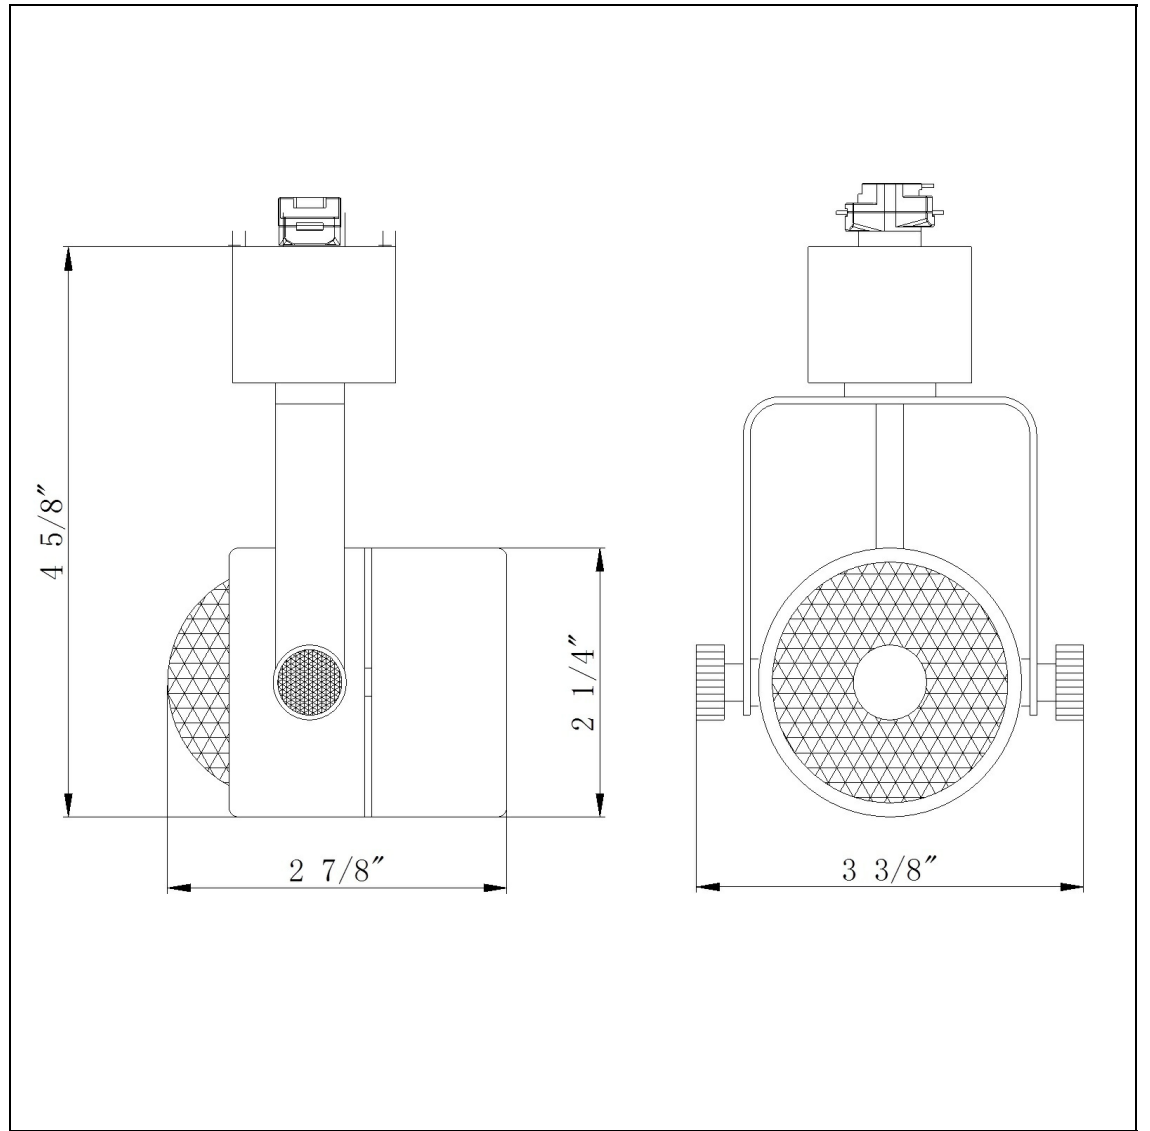

Product No. **HT-910A-BK**

Description

120V,G8 Socket,50W,
Durable Metal Construction
50W max
?30 degree from horizontal
355 Degree Rotation Capability
Ships in one Carton
Ships in one Carton

Technical Specifications

UPC	020193067284	Carton 1 Dimensions	13.60 x 9.90 x 12.80
Wattage	50W	Carton 2 Dimensions	0.00 x 0.00 x 12.80
CRI	N/A	Package Dimensions	L: 12.80 W: 9.90 H: 13.60
Lumen	N/A		
Switch Type	Track		
Bulb Base	G8 Bi-Pin		
Number of Lights	1		
Color	Black		
Base Color	Black		