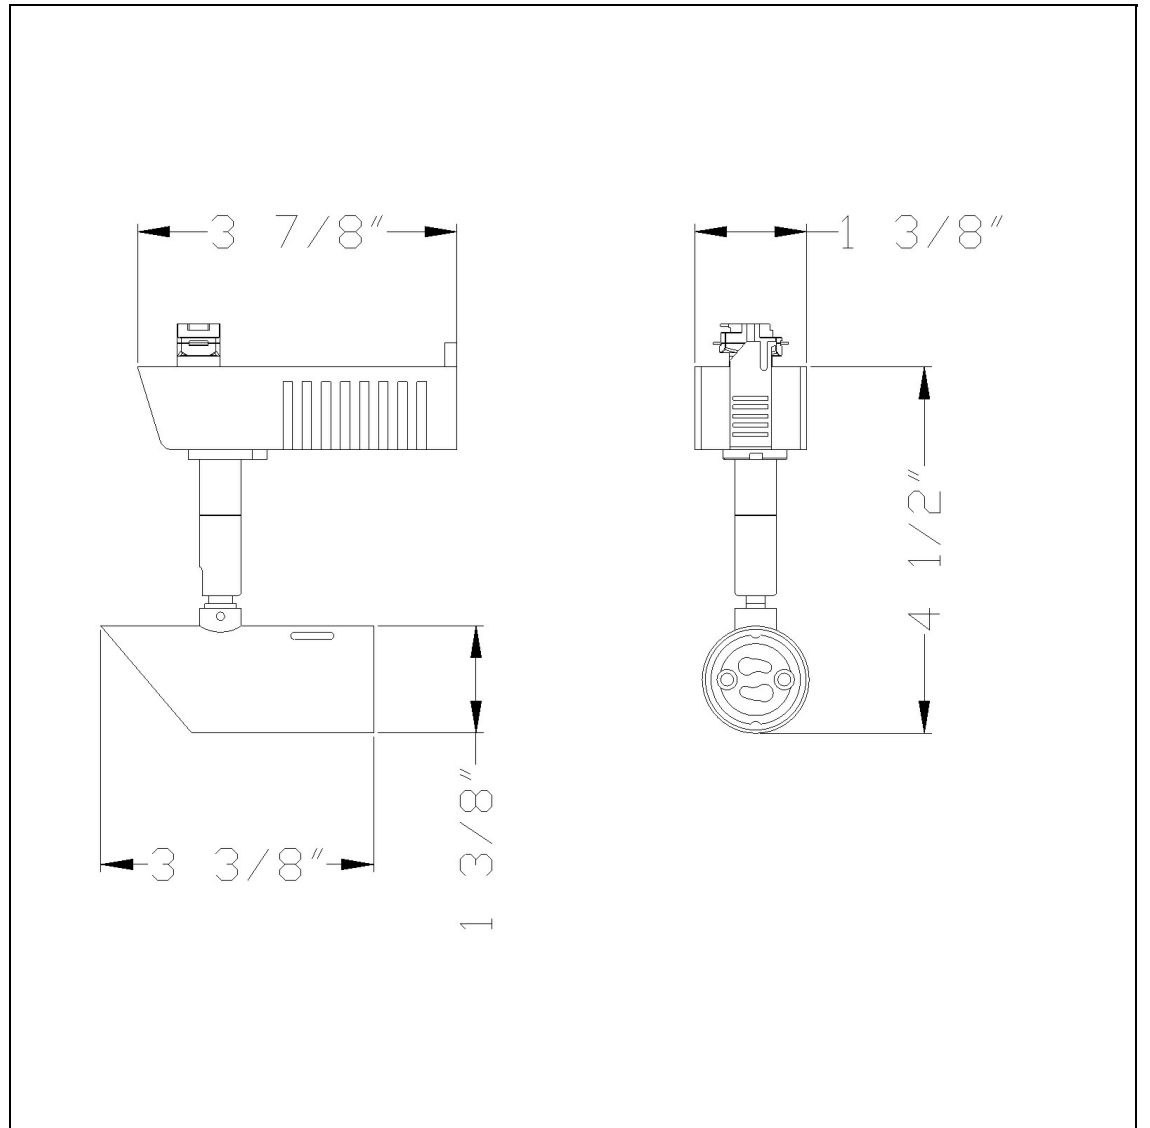

Product No. **HT-938M-BK**

Description

Mini Transformer,MR-16+Fg,50W  
Durable Metal Construction  
50W max  
?30 degree from horizontal  
355 Degree Rotation Capability  
Ships in one Carton  
Ships in one Carton

Technical Specifications

<b>UPC</b>	020193067284
<b>Wattage</b>	50W
<b>CRI</b>	N/A
<b>Lumen</b>	N/A
<b>Switch Type</b>	Track
<b>Bulb Base</b>	MR-16
<b>Number of Lights</b>	1
<b>Color</b>	Black
<b>Base Color</b>	Black

<b>Carton 1 Dimensions</b>	6.10 x 10.00 x 13.50
<b>Carton 2 Dimensions</b>	0.00 x 0.00 x 13.50
<b>Package Dimensions</b>	L: 13.50 W: 10.00 H: 6.10