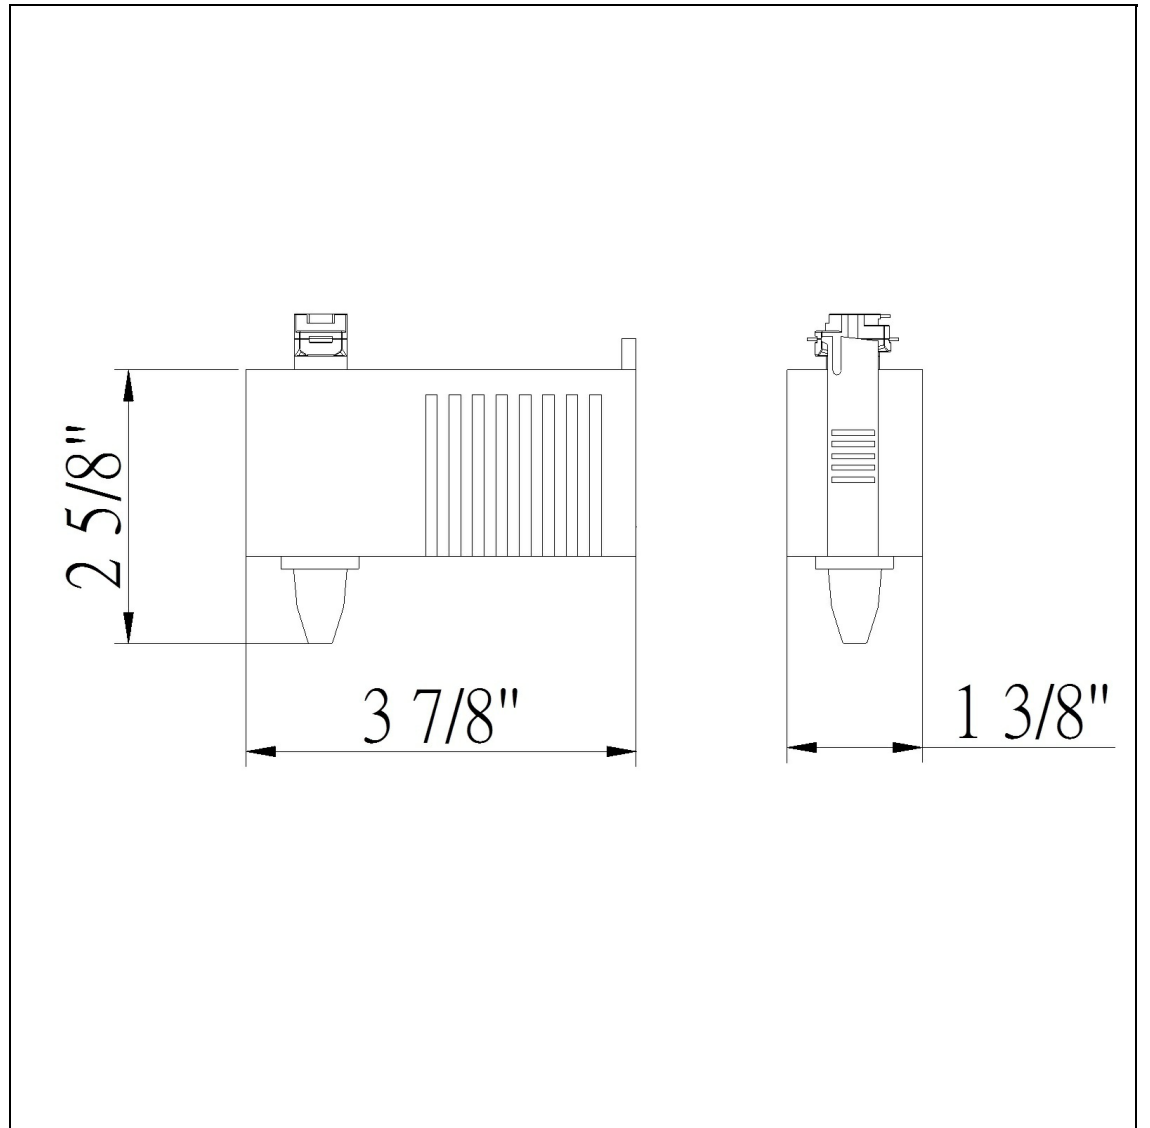

Product No. **HT-940-RU**

Description

Low Voltage Pendant Ht Track Adopter, 12V, 50W Max.  
Durable Plastic Construction  
Ships in One Carton  
No Assembly Required  
Compatible with "H" Type Three Wire Single Circuit Track  
Horizontal Adaptor  
Horizontal Adaptor  
2.5" Height Track Adapter in Rust

Technical Specifications

<b>UPC</b>	020193067284
<b>Wattage</b>	50W
<b>CRI</b>	N/A
<b>Lumen</b>	N/A
<b>Switch Type</b>	Track
<b>Bulb Base</b>	N/A
<b>Number of Lights</b>	1
<b>Color</b>	Rust
<b>Base Color</b>	Rust

<b>Carton 1 Dimensions</b>	7.00 x 7.10 x 13.40
<b>Carton 2 Dimensions</b>	0.00 x 0.00 x 13.40
<b>Package Dimensions</b>	L: 13.40 W: 7.10 H: 7.00