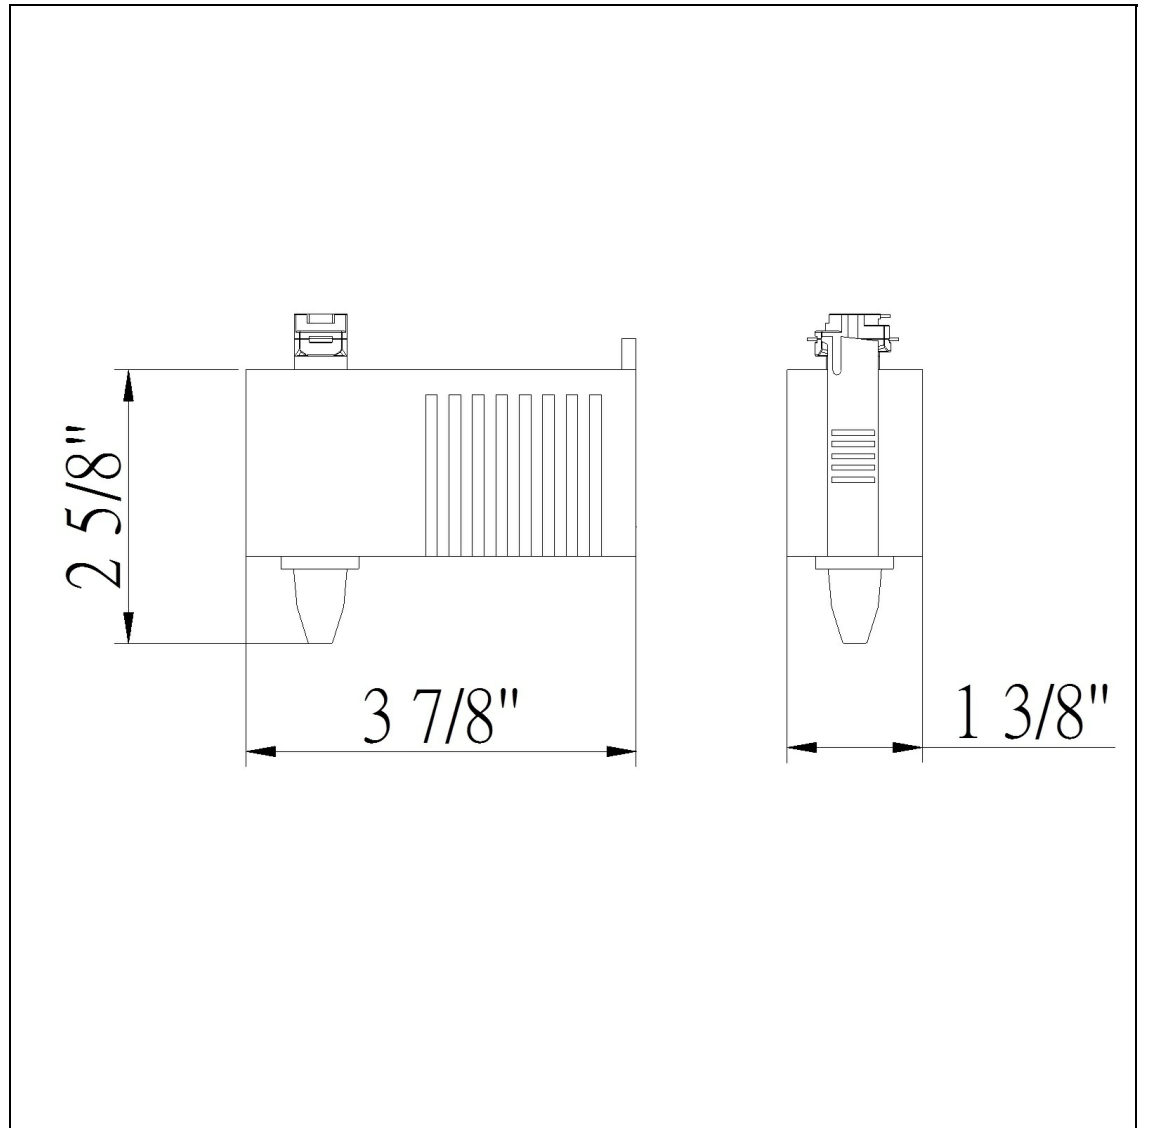

Product No. **HT-940-RU**

Description

Low Voltage Pendant Ht Track Adopter, 12V, 50W Max.
Durable Plastic Construction
Ships in One Carton
No Assembly Required
Compatible with "H" Type Three Wire Single Circuit Track
Horizontal Adaptor
Horizontal Adaptor
2.5" Height Track Adapter in Rust

Technical Specifications

UPC	020193067284
Wattage	50W
CRI	N/A
Lumen	N/A
Switch Type	Track
Bulb Base	N/A
Number of Lights	1
Color	Rust
Base Color	Rust

Carton 1 Dimensions	7.00 x 7.10 x 13.40
Carton 2 Dimensions	0.00 x 0.00 x 13.40
Package Dimensions	L: 13.40 W: 7.10 H: 7.00