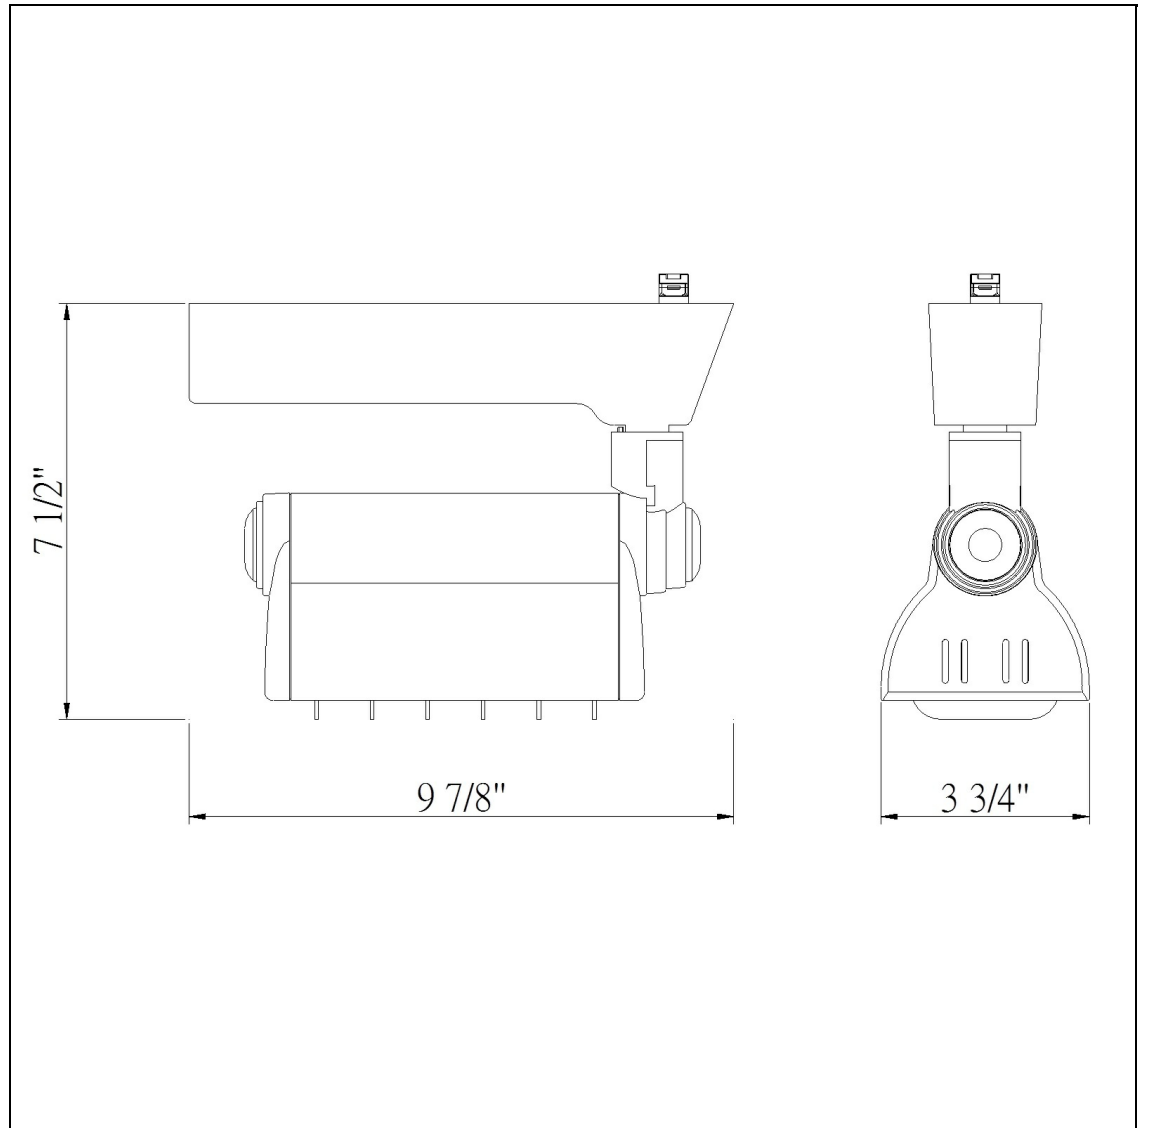

Product No. **HT-941-BK**

Description

Metal Halide, 70W, G-12 Bi-Pin
Durable Metal Construction
120V, 70W max.
±90 degree from horizontal
355 Degree Rotation Capability
Ships in one Carton
Ships in one Carton

Technical Specifications

UPC	020193067284
Wattage	70W
CRI	N/A
Lumen	N/A
Switch Type	Track
Bulb Base	Metal
Number of Lights	1
Color	Black
Base Color	Black

Carton 1 Dimensions	22.40 x 18.10 x 6.50
Carton 2 Dimensions	0.00 x 0.00 x 6.50
Package Dimensions	L: 6.50 W: 18.10 H: 22.40