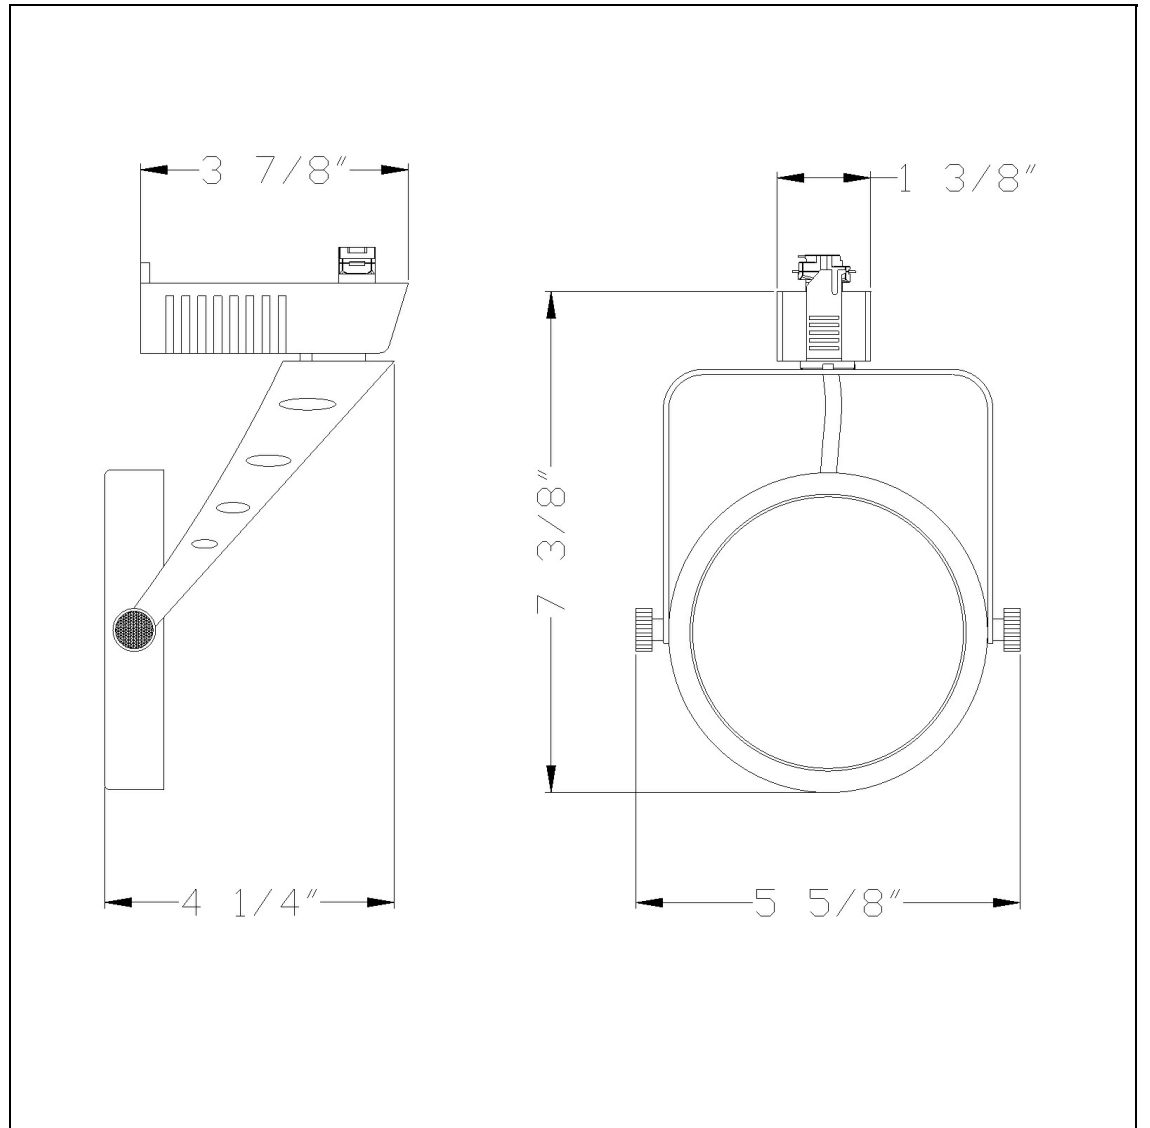

Product No. **HT-943-BK**

Description

Ar-111, 12V, 50W Elliptical Fixture
Durable Metal Construction
50W max
?30 degree from horizontal
355 Degree Rotation Capability
Ships in one Carton
Ships in one Carton

Technical Specifications

UPC	020193067284
Wattage	50W
CRI	N/A
Lumen	N/A
Switch Type	Track
Bulb Base	Metal
Number of Lights	1
Color	Black
Base Color	Black

Carton 1 Dimensions	12.50 x 13.00 x 15.00
Carton 2 Dimensions	0.00 x 0.00 x 15.00
Package Dimensions	L: 15.00 W: 13.00 H: 12.50