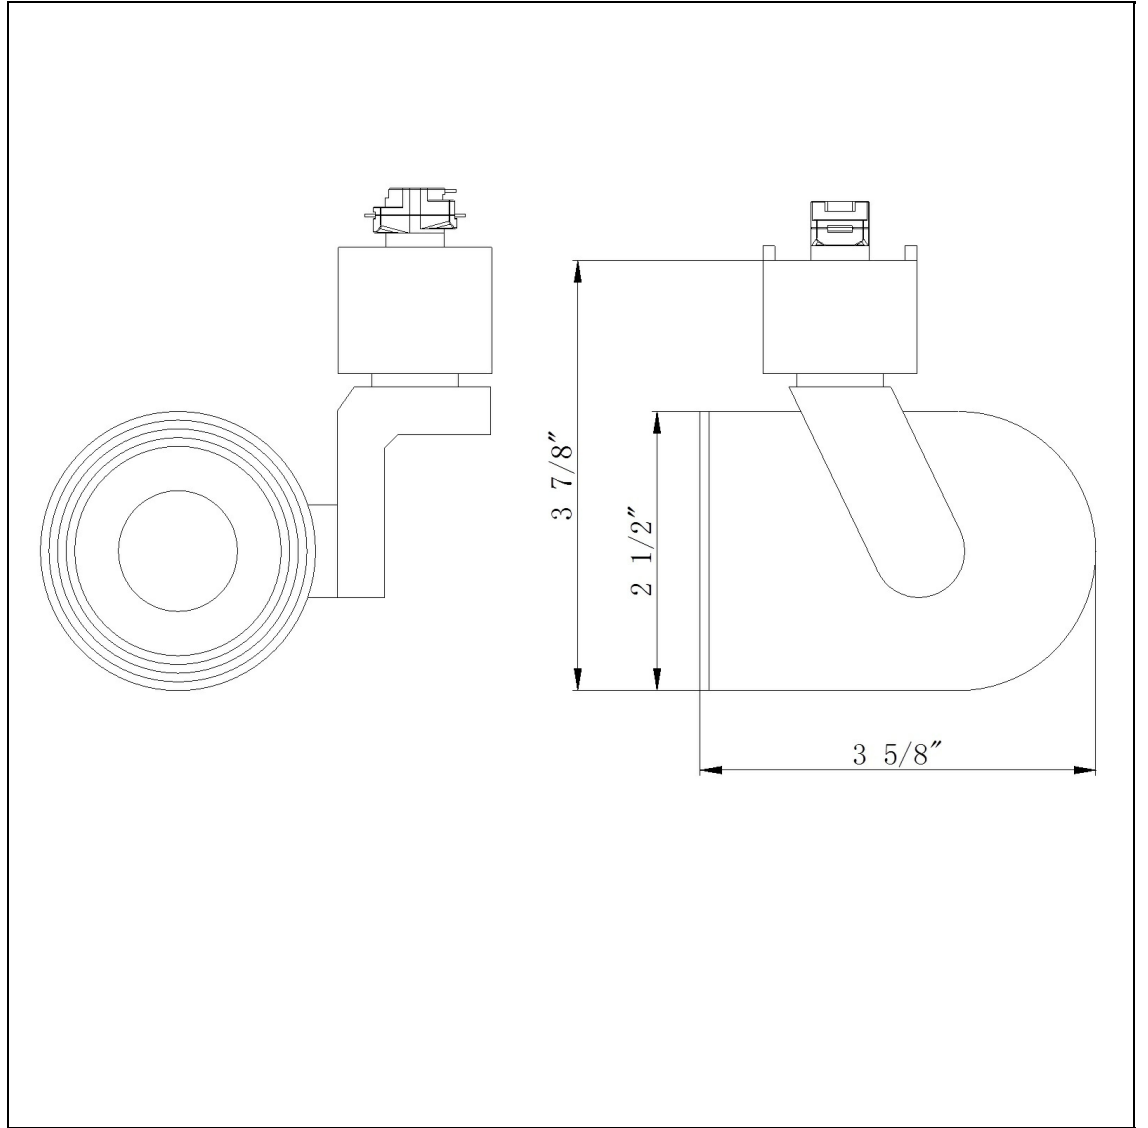

Product No. **HT-946-BK**

Description

GU-10, Twist And Turn, 120V, 50W  
Durable Metal Construction  
50W max  
±30 degree from horizontal  
355 Degree Rotation Capability  
Ships in one Carton  
Ships in one Carton

Technical Specifications

<b>UPC</b>	020193067284
<b>Wattage</b>	50W
<b>CRI</b>	N/A
<b>Lumen</b>	N/A
<b>Switch Type</b>	Track
<b>Bulb Base</b>	GU-10
<b>Number of Lights</b>	1
<b>Color</b>	Black
<b>Base Color</b>	Black

<b>Carton 1 Dimensions</b>	12.30 x 14.40 x 14.80
<b>Carton 2 Dimensions</b>	0.00 x 0.00 x 14.80
<b>Package Dimensions</b>	L: 14.80 W: 14.40 H: 12.30