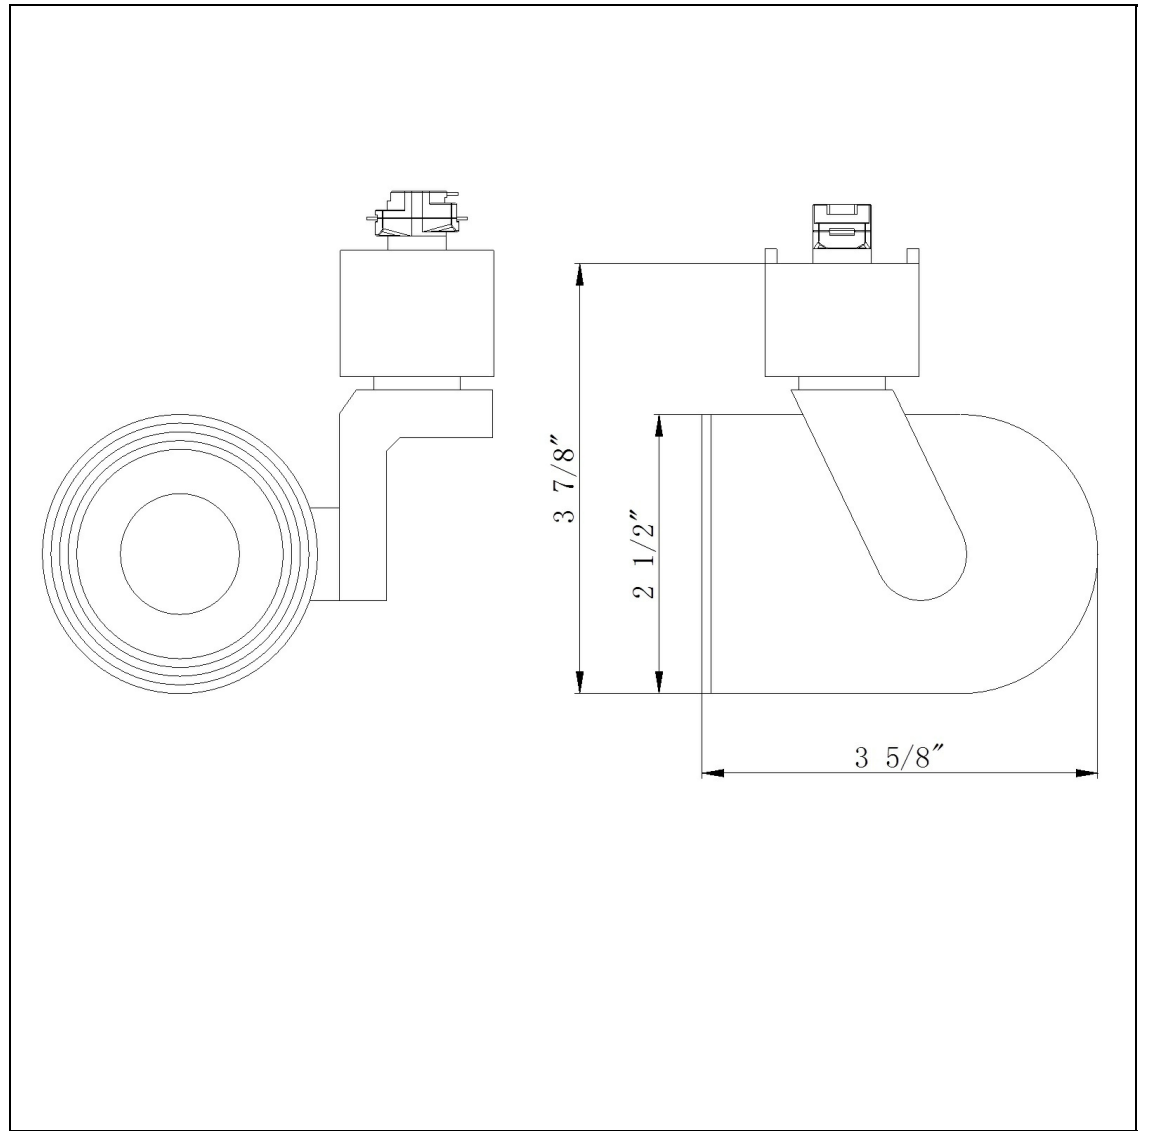

Product No. **HT-946-BS**

Description

GU-10, Twist And Turn, 120V, 50W  
Durable Metal Construction  
50W max  
±30 degree from horizontal  
355 Degree Rotation Capability  
Ships in one Carton  
Ships in one Carton

Technical Specifications

<b>UPC</b>	020193067284
<b>Wattage</b>	50W
<b>CRI</b>	N/A
<b>Lumen</b>	N/A
<b>Switch Type</b>	Track
<b>Bulb Base</b>	GU-10
<b>Number of Lights</b>	1
<b>Color</b>	Brushed Steel
<b>Base Color</b>	Brushed Steel

<b>Carton 1 Dimensions</b>	12.30 x 14.40 x 14.80
<b>Carton 2 Dimensions</b>	0.00 x 0.00 x 14.80
<b>Package Dimensions</b>	L: 14.80 W: 14.40 H: 12.30