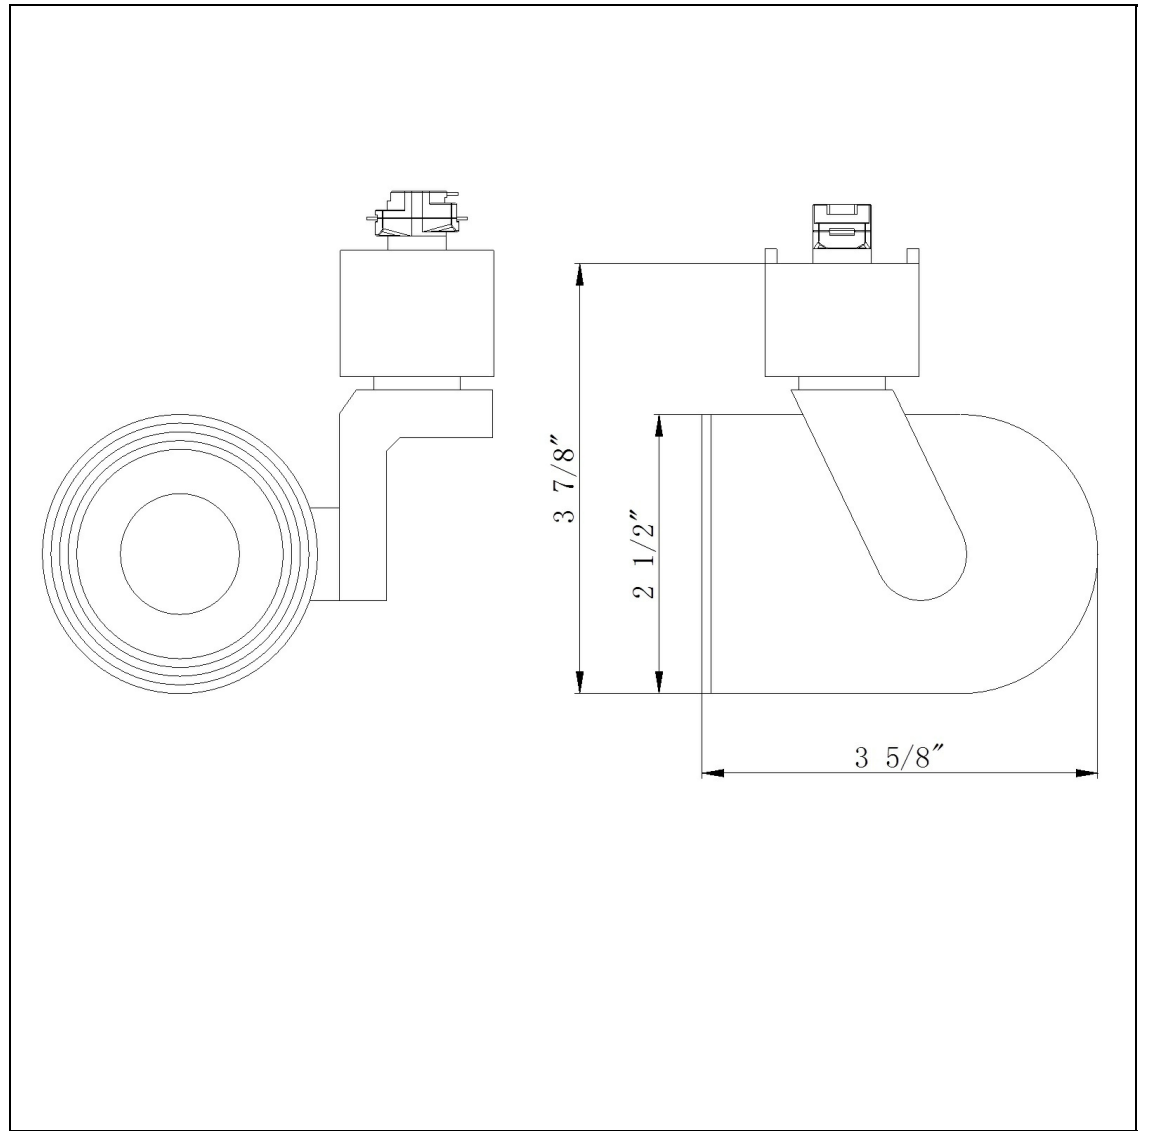

Product No. **HT-946-BS**

Description

GU-10, Twist And Turn, 120V, 50W
Durable Metal Construction
50W max
±30 degree from horizontal
355 Degree Rotation Capability
Ships in one Carton
Ships in one Carton

Technical Specifications

UPC	020193067284
Wattage	50W
CRI	N/A
Lumen	N/A
Switch Type	Track
Bulb Base	GU-10
Number of Lights	1
Color	Brushed Steel
Base Color	Brushed Steel

Carton 1 Dimensions	12.30 x 14.40 x 14.80
Carton 2 Dimensions	0.00 x 0.00 x 14.80
Package Dimensions	L: 14.80 W: 14.40 H: 12.30