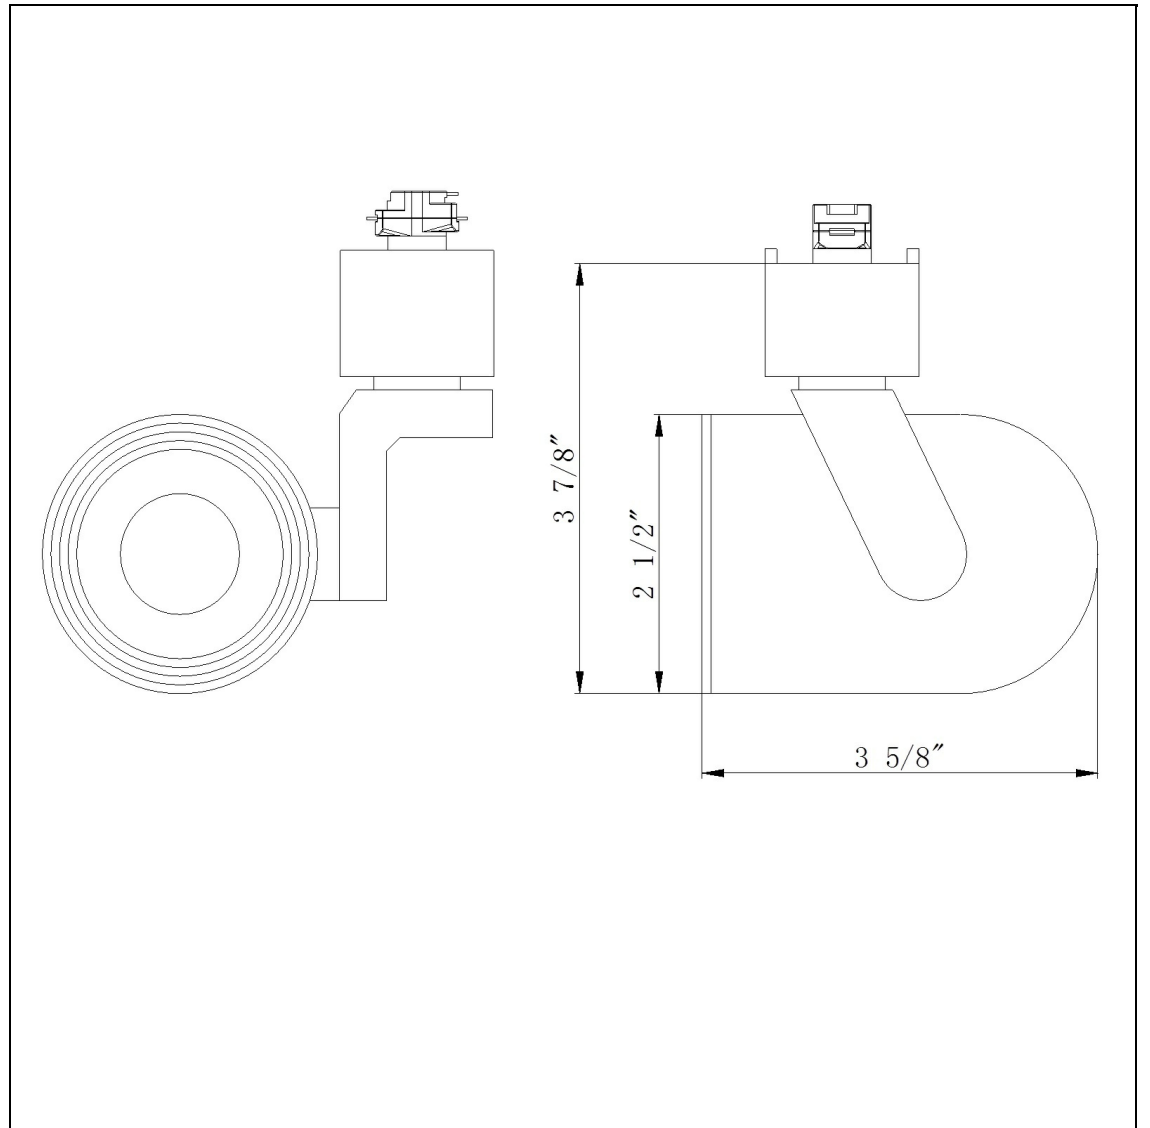

Product No. **HT-946-WH**

Description

GU-10, Twist And Turn, 120V, 50W
Durable Metal Construction
50W max
±30 degree from horizontal
355 Degree Rotation Capability
Ships in one Carton
Ships in one Carton

Technical Specifications

UPC	020193067284
Wattage	50W
CRI	N/A
Lumen	N/A
Switch Type	Track
Bulb Base	GU-10
Number of Lights	1
Color	White
Base Color	White

Carton 1 Dimensions	12.30 x 14.40 x 14.80
Carton 2 Dimensions	0.00 x 0.00 x 14.80
Package Dimensions	L: 14.80 W: 14.40 H: 12.30