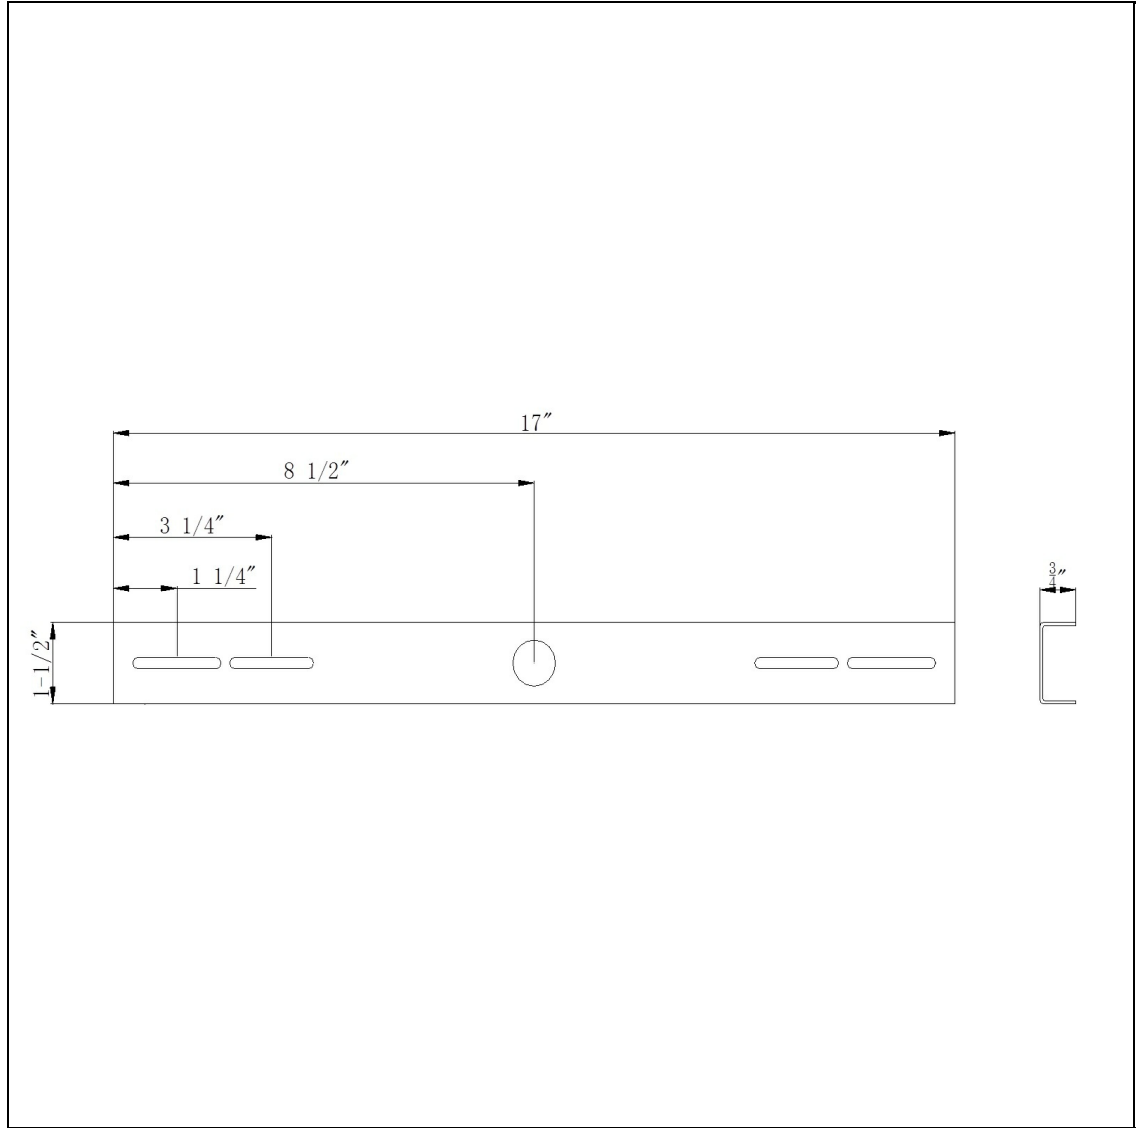

Product No. **HT-947-WH**

Description

Metal 'I' Track Holder For HT-294
 Durable Metal Construction
 Ships in One Carton
 No Assembly Required
 Compatible with "H" Type Three Wire Single
 Circuit Track
 17"
 17"
 0.8" Height I track Holder in White

Technical Specifications

UPC	020193067284	Carton 1 Dimensions	5.50 x 9.00 x 18.50
Wattage	N/A	Carton 2 Dimensions	0.00 x 0.00 x 18.50
CRI	N/A	Package Dimensions	L: 18.50 W: 9.00 H: 5.50
Lumen	N/A		
Switch Type	Track		
Bulb Base	Metal		
Number of Lights	N/A		
Color	White		
Base Color	White		