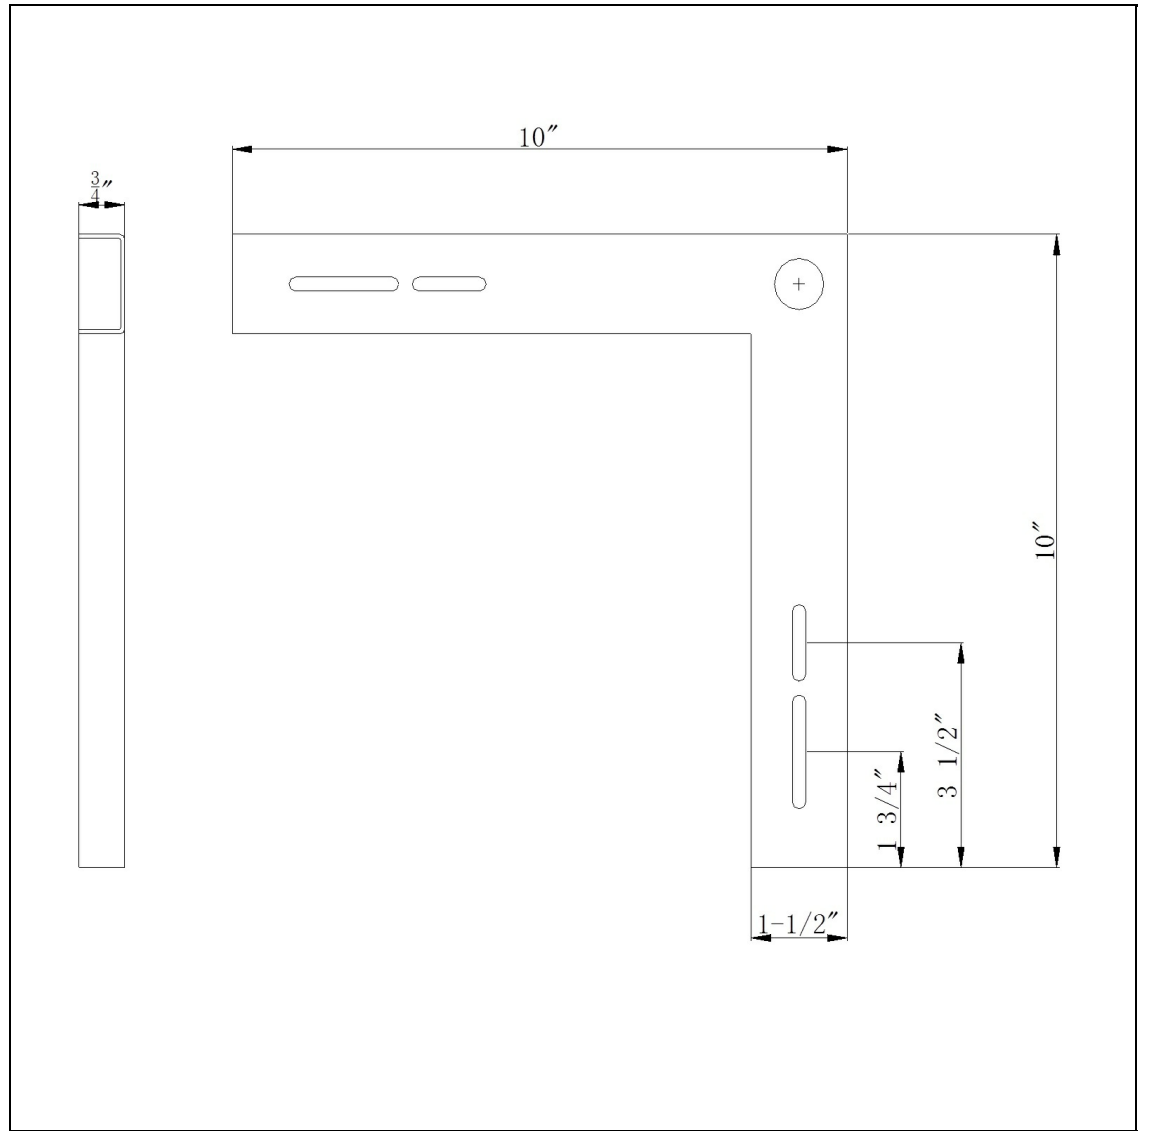

Product No. **HT-948-BK**

Description

Metal 'L' Track Holder For HT-294
Durable Metal Construction
Ships in One Carton
No Assembly Required
Compatible with "H" Type Three Wire Single
Circuit Track
10"x10"
10"x10"
0.8" Height L track Holder in Black

Technical Specifications

UPC	020193067284
Wattage	N/A
CRI	N/A
Lumen	N/A
Switch Type	Track
Bulb Base	N/A
Number of Lights	N/A
Color	Black
Base Color	Black

Carton 1 Dimensions	9.50 x 12.60 x 12.60
Carton 2 Dimensions	0.00 x 0.00 x 12.60
Package Dimensions	L: 12.60 W: 12.60 H: 9.50