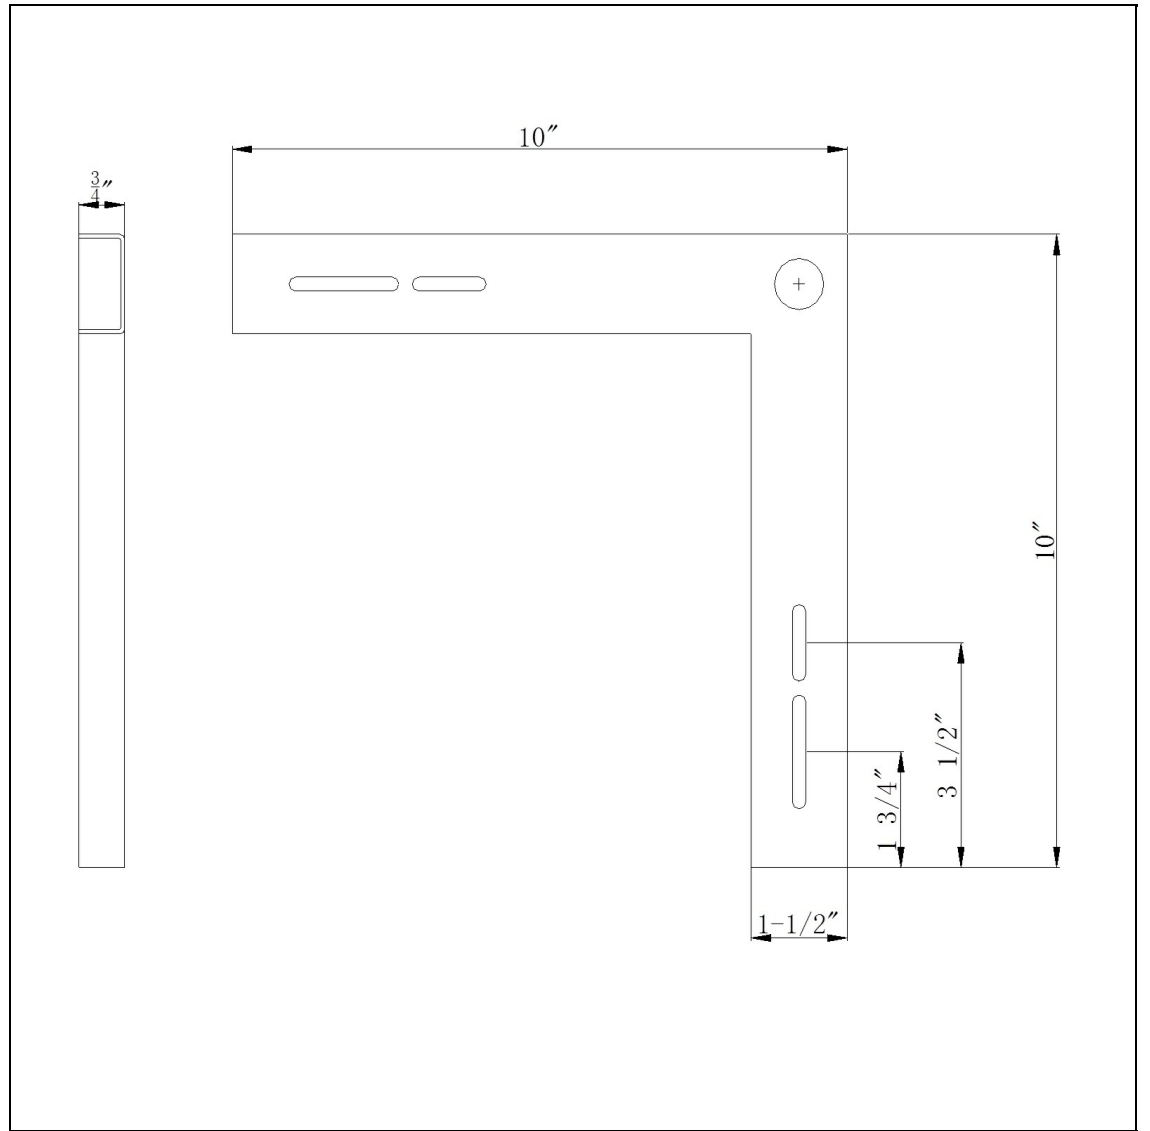

Product No. **HT-948-WH**

Description

Metal 'L' Track Holder For HT-294
Durable Metal Construction
Ships in One Carton
No Assembly Required
Compatible with "H" Type Three Wire Single
Circuit Track
10"x10"
10"x10"
0.8" Height L track Holder in White

Technical Specifications

UPC	020193067284	Carton 1 Dimensions	9.50 x 12.60 x 12.60
Wattage	N/A	Carton 2 Dimensions	0.00 x 0.00 x 12.60
CRI	N/A	Package Dimensions	L: 12.60 W: 12.60 H: 9.50
Lumen	N/A		
Switch Type	Track		
Bulb Base	N/A		
Number of Lights	N/A		
Color	White		
Base Color	White		