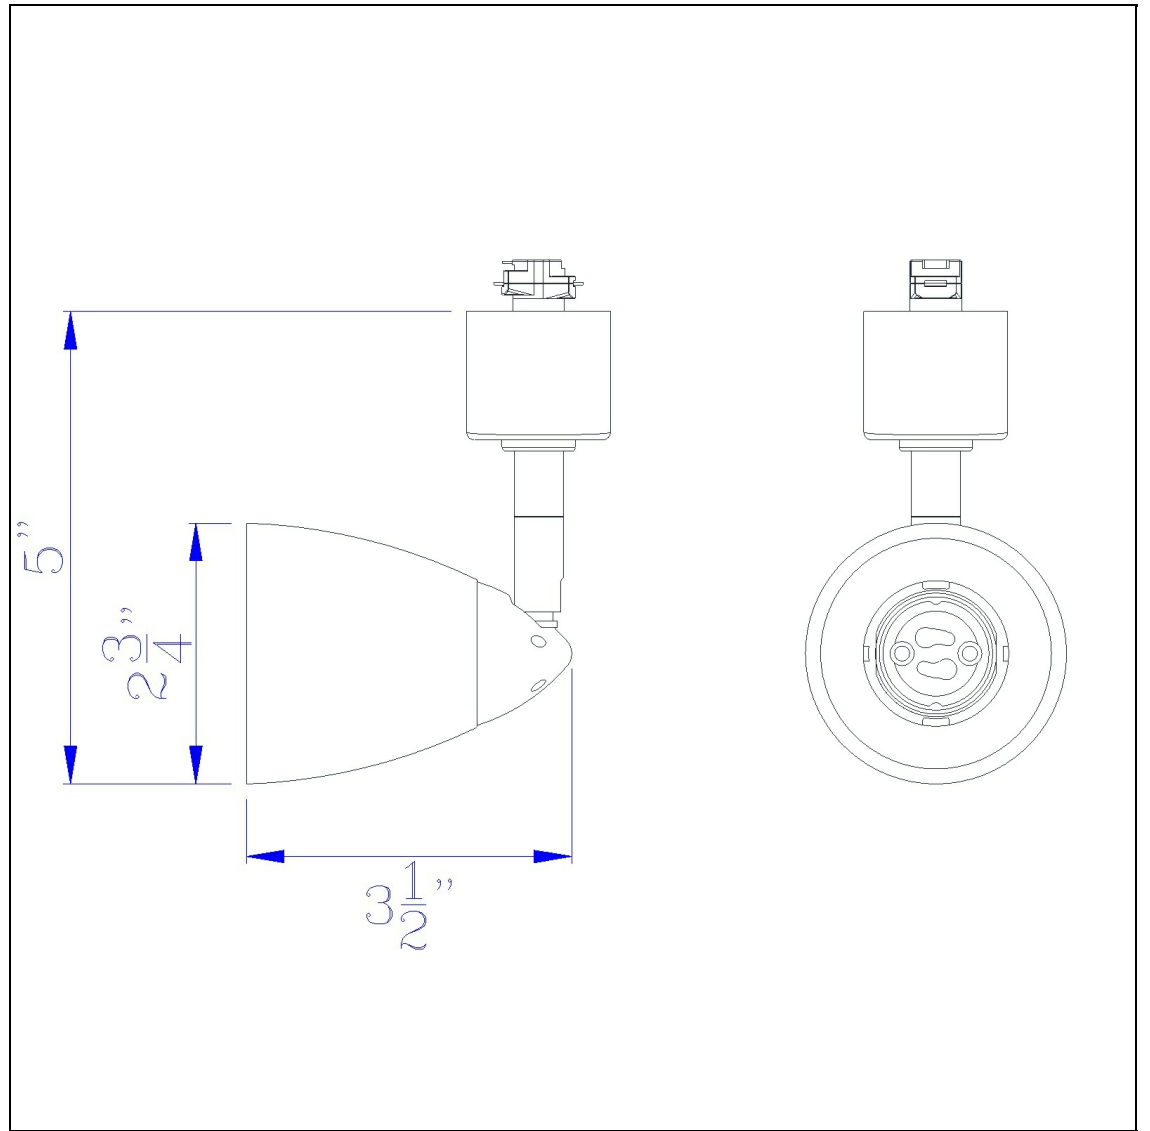

Product No. **HT-954-BK**

Description

GU10, Twist & Turn, 120V, 50W Head  
Durable Metal Construction  
Ships in One Carton  
Compatible with HT Three Wire, Once Circuit Track  
Shade not included  
Shade not included  
2.62" Tall Serpentine Track Head Without Shade

Technical Specifications

<b>UPC</b>	020193067284	<b>Carton 1 Dimensions</b>	12.00 x 13.90 x 14.90
<b>Wattage</b>	50W	<b>Carton 2 Dimensions</b>	0.00 x 0.00 x 14.90
<b>CRI</b>	N/A	<b>Package Dimensions</b>	L: 14.90 W: 13.90 H: 12.00
<b>Lumen</b>	N/A		
<b>Switch Type</b>	Track		
<b>Bulb Base</b>	GU-10		
<b>Number of Lights</b>	1		
<b>Color</b>	Black		
<b>Base Color</b>	Black		