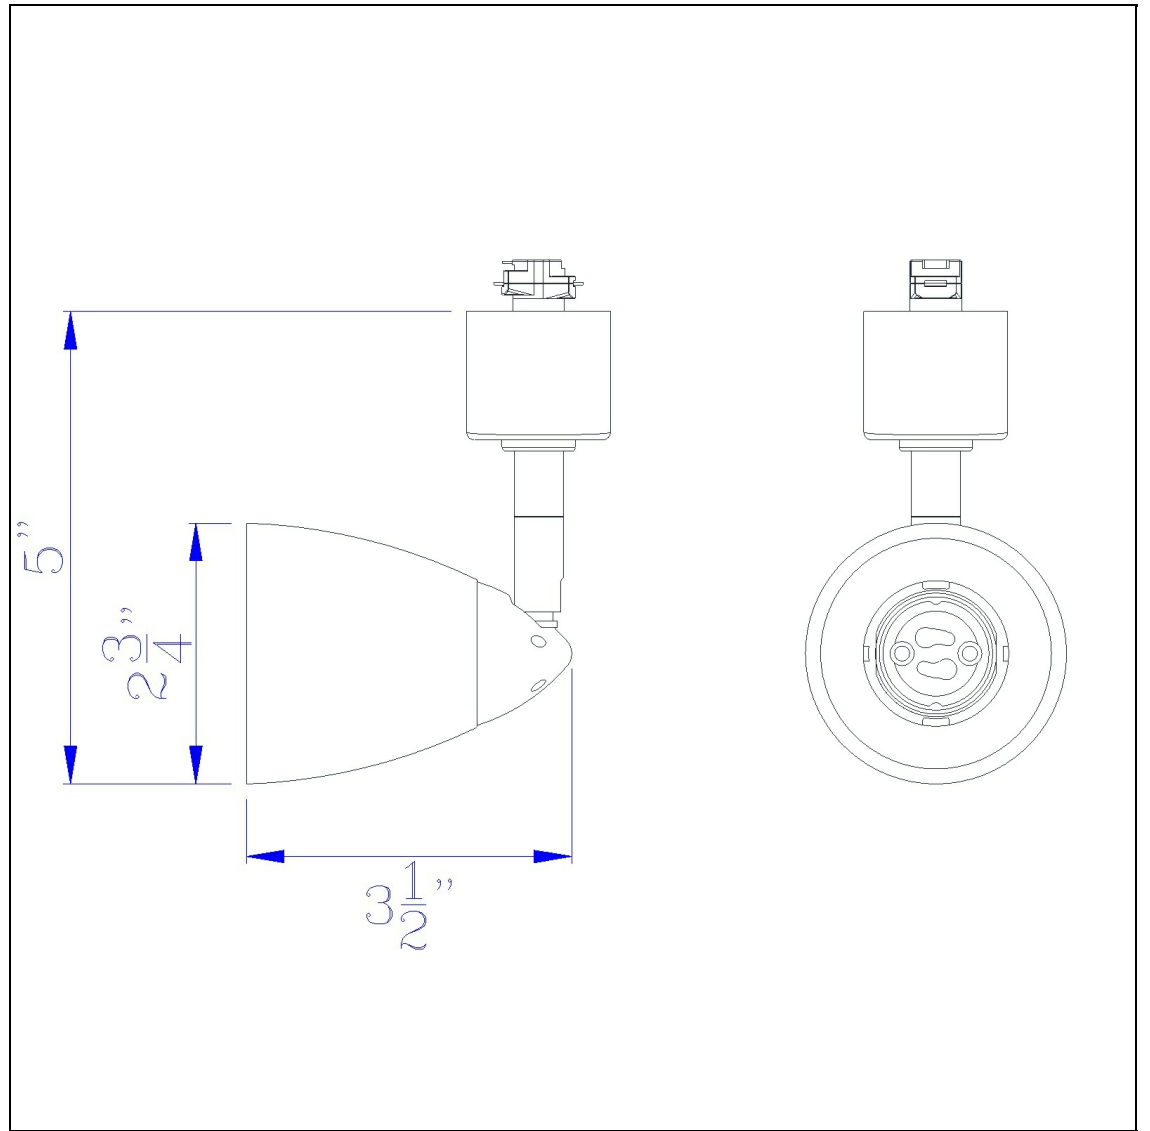

Product No. **HT-954-BK**

Description

GU10, Twist & Turn, 120V, 50W Head
Durable Metal Construction
Ships in One Carton
Compatible with HT Three Wire, Once Circuit Track
Shade not included
Shade not included
2.62" Tall Serpentine Track Head Without Shade

Technical Specifications

| | |
|-------------------------|--------------|
| UPC | 020193067284 |
| Wattage | 50W |
| CRI | N/A |
| Lumen | N/A |
| Switch Type | Track |
| Bulb Base | GU-10 |
| Number of Lights | 1 |
| Color | Black |
| Base Color | Black |

| | |
|----------------------------|----------------------------|
| Carton 1 Dimensions | 12.00 x 13.90 x 14.90 |
| Carton 2 Dimensions | 0.00 x 0.00 x 14.90 |
| Package Dimensions | L: 14.90 W: 13.90 H: 12.00 |