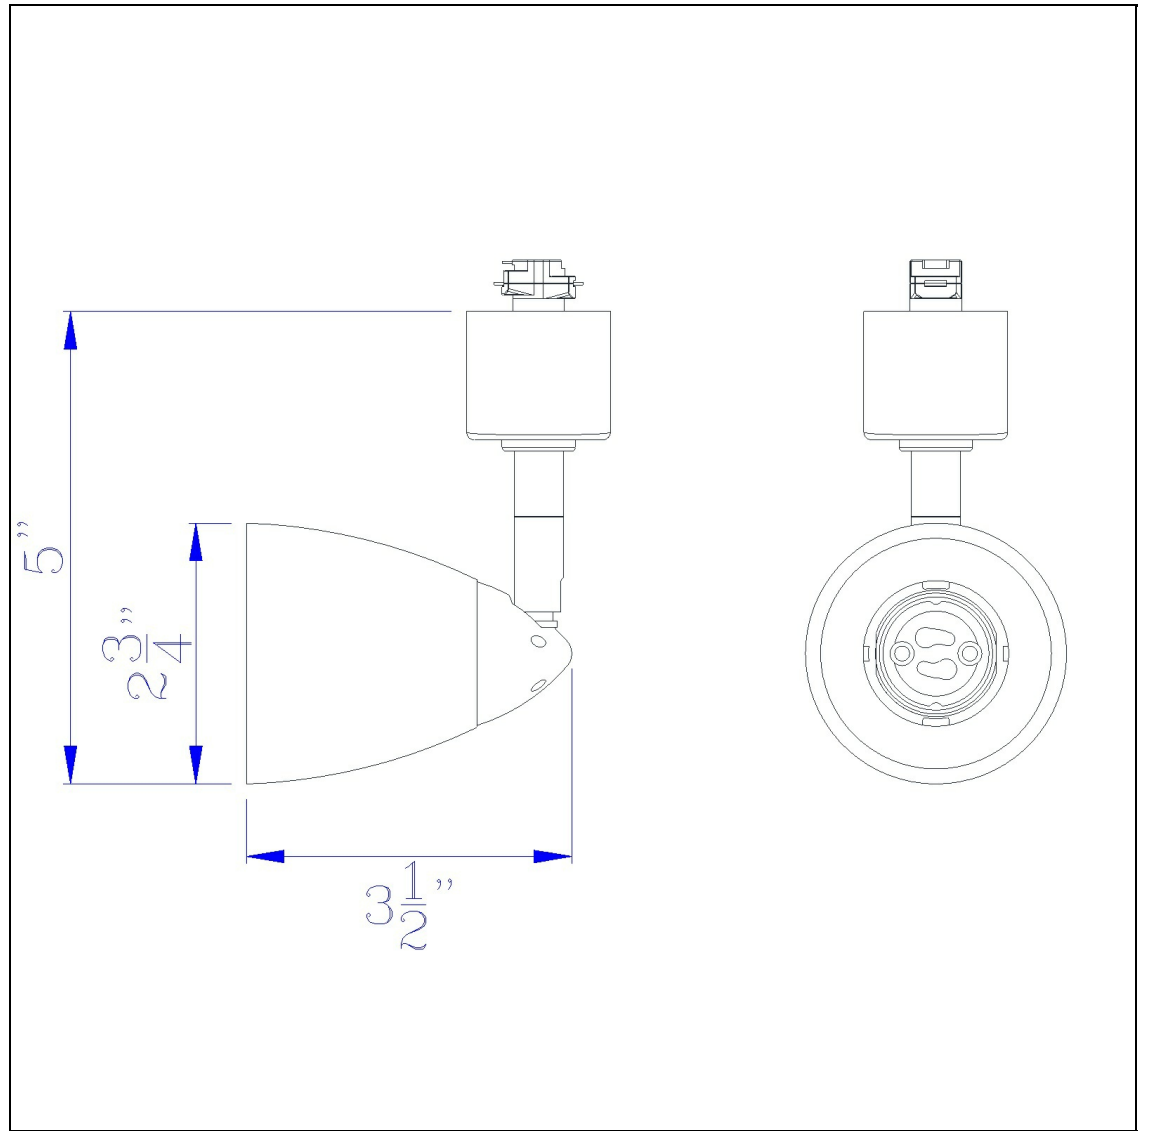

Product No. **HT-954-BS**

Description

GU10, Twist & Turn, 120V, 50W Head  
Durable Metal Construction  
Ships in One Carton  
Compatible with HT Three Wire, Once Circuit Track  
Shade not included  
Shade not included  
2.62" Tall Serpentine Track Head Without Shade

Technical Specifications

<b>UPC</b>	020193067284	<b>Carton 1 Dimensions</b>	12.00 x 13.90 x 14.90
<b>Wattage</b>	50W	<b>Carton 2 Dimensions</b>	0.00 x 0.00 x 14.90
<b>CRI</b>	N/A	<b>Package Dimensions</b>	L: 14.90 W: 13.90 H: 12.00
<b>Lumen</b>	N/A		
<b>Switch Type</b>	Track		
<b>Bulb Base</b>	GU-10		
<b>Number of Lights</b>	1		
<b>Color</b>	Brushed Steel		
<b>Base Color</b>	Brushed Steel		