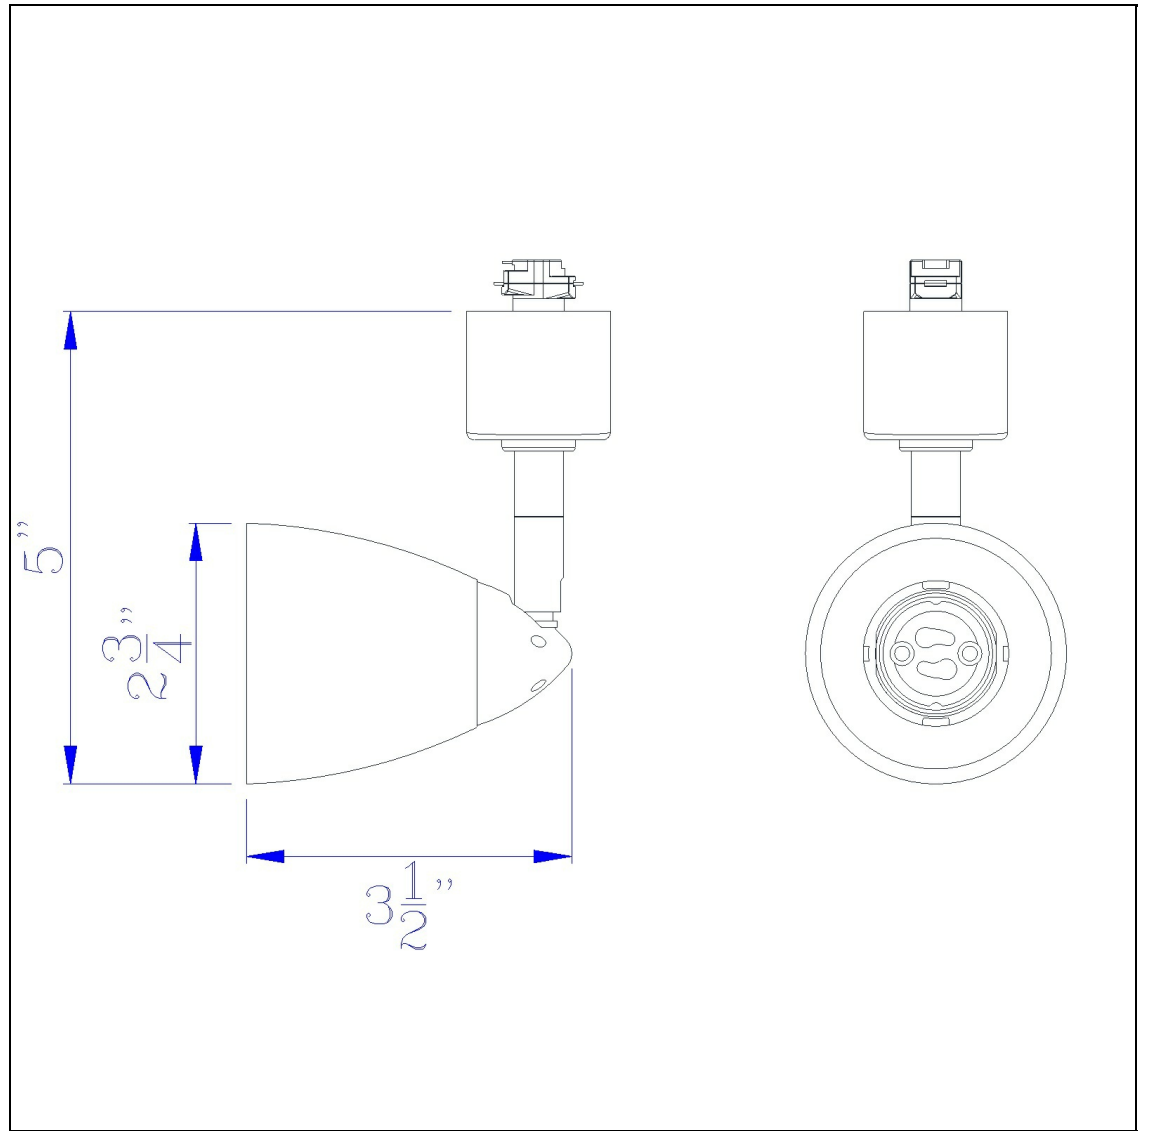

Product No. **HT-954-DB**

Description

GU-10,120V,50W, Twist And Turn  
Durable Metal Construction  
Ships in One Carton  
Compatible with HT Three Wire, Once Circuit  
Track  
Shade not included  
Shade not included  
2.62" Tall Serpentine Track Head Without  
Shade

Technical Specifications

<b>UPC</b>	020193067284	<b>Carton 1 Dimensions</b>	12.00 x 13.90 x 14.90
<b>Wattage</b>	50W	<b>Carton 2 Dimensions</b>	0.00 x 0.00 x 14.90
<b>CRI</b>	N/A	<b>Package Dimensions</b>	L: 14.90 W: 13.90 H: 12.00
<b>Lumen</b>	N/A		
<b>Switch Type</b>	Track		
<b>Bulb Base</b>	GU-10		
<b>Number of Lights</b>	1		
<b>Color</b>	Dark Bronze		
<b>Base Color</b>	Dark Bronze		