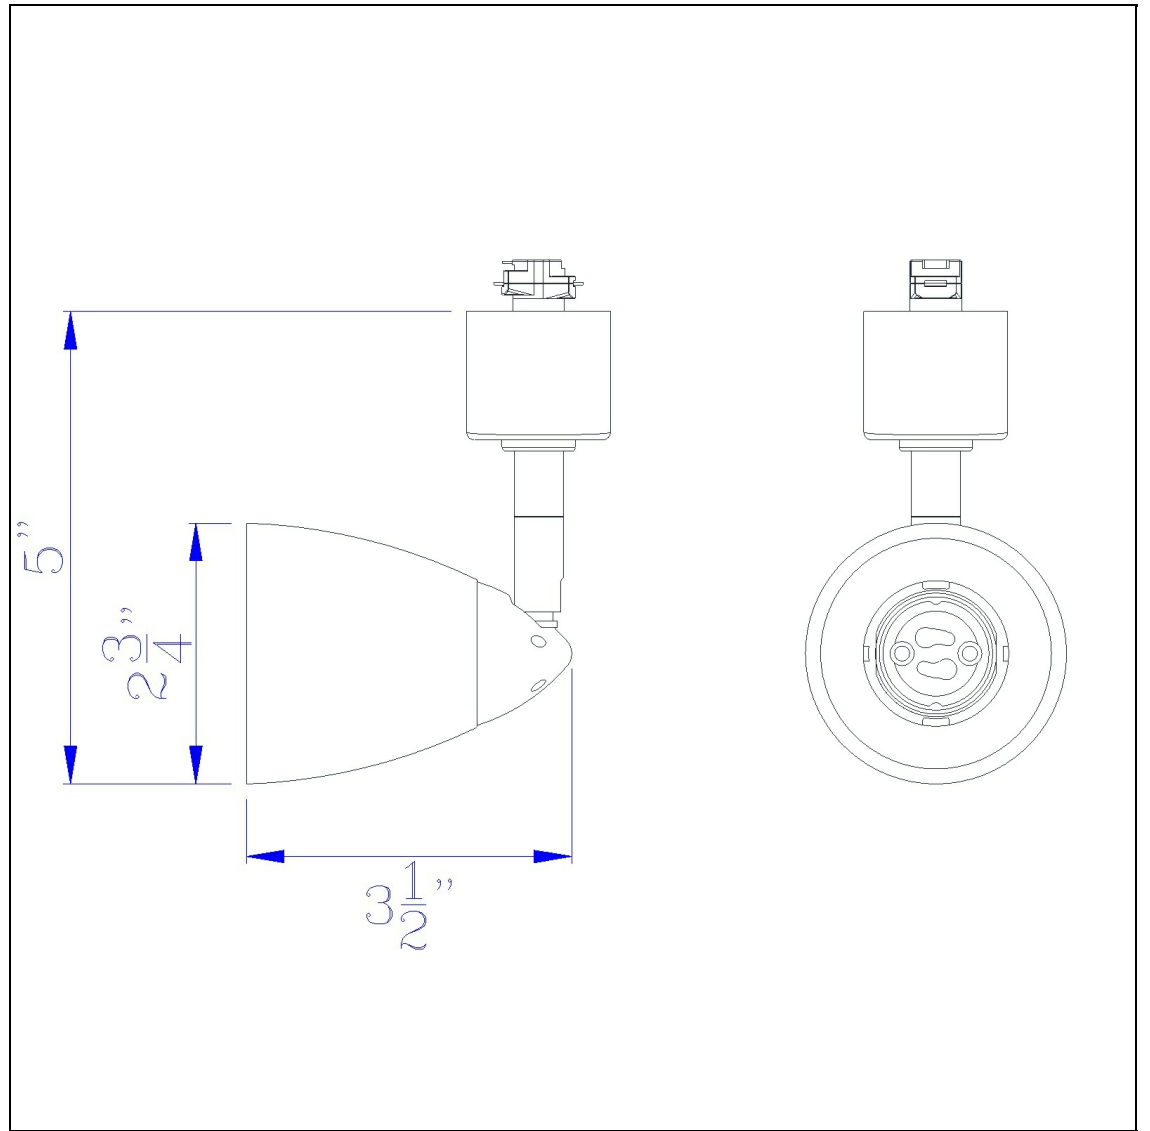

Product No. **HT-954-RU**

Description

GU10,120V,50W, Twist And Turn
Durable Metal Construction
Ships in One Carton
Compatible with HT Three Wire, Once Circuit
Track
Shade not included
Shade not included
2.62" Tall Serpentine Track Head Without
Shade

Technical Specifications

UPC	020193067284	Carton 1 Dimensions	12.00 x 13.90 x 14.90
Wattage	50W	Carton 2 Dimensions	0.00 x 0.00 x 14.90
CRI	N/A	Package Dimensions	L: 14.90 W: 13.90 H: 12.00
Lumen	N/A		
Switch Type	Track		
Bulb Base	GU-10		
Number of Lights	1		
Color	Rust		
Base Color	Rust		