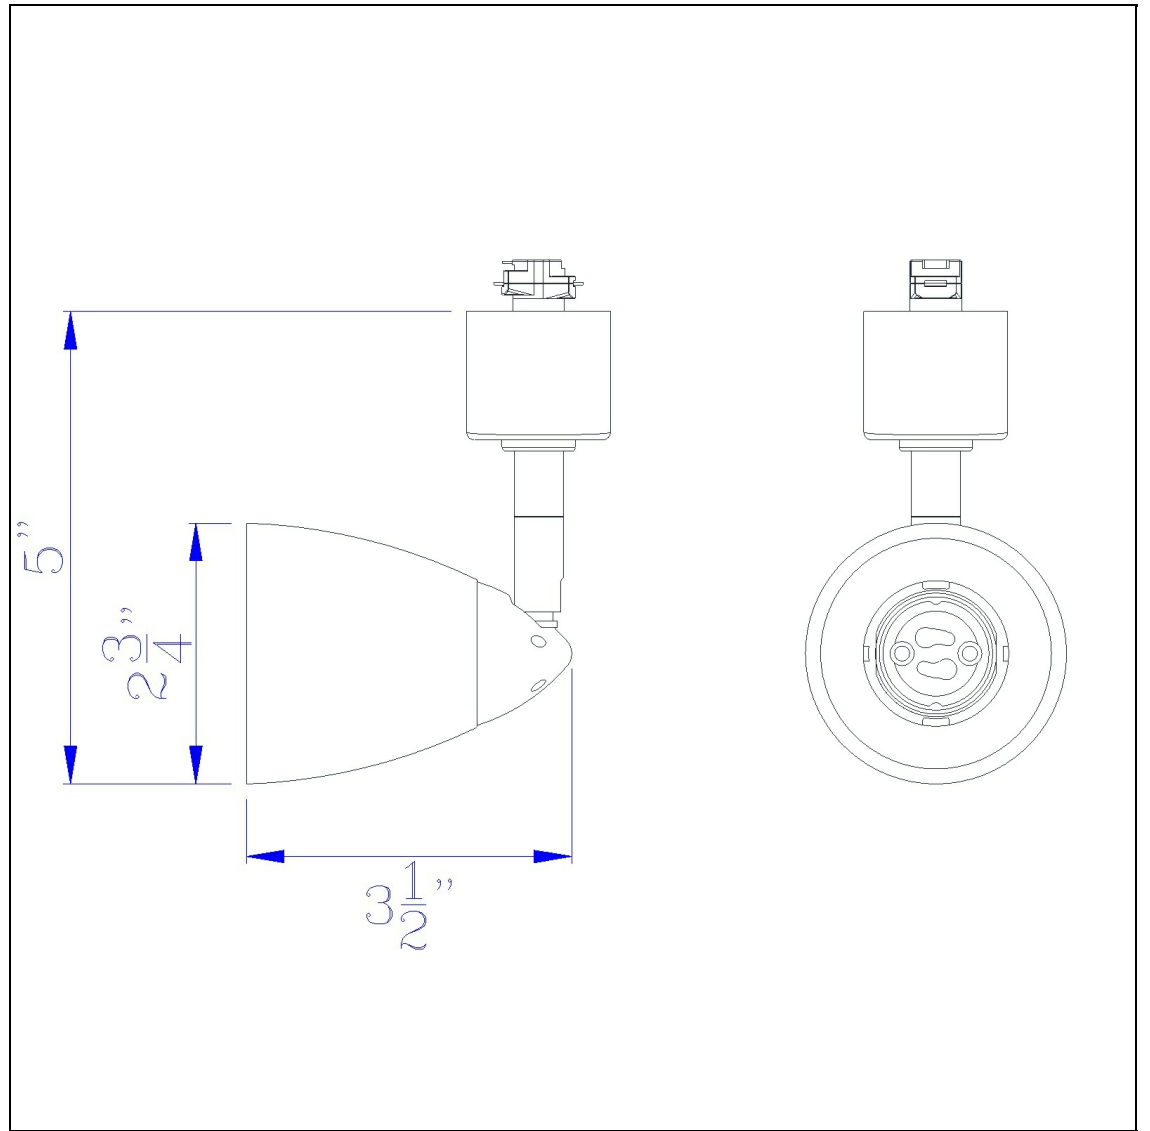

Product No. **HT-954-WH**

Description

GU10, Twist & Turn, 120V, 50W Head
Durable Metal Construction
Ships in One Carton
Compatible with HT Three Wire, Once Circuit Track
Shade not included
Shade not included
2.62" Tall Serpentine Track Head Without Shade

Technical Specifications

UPC	020193067284	Carton 1 Dimensions	12.00 x 13.90 x 14.90
Wattage	50W	Carton 2 Dimensions	0.00 x 0.00 x 14.90
CRI	N/A	Package Dimensions	L: 14.90 W: 13.90 H: 12.00
Lumen	N/A		
Switch Type	Track		
Bulb Base	GU-10		
Number of Lights	1		
Color	White		
Base Color	White		