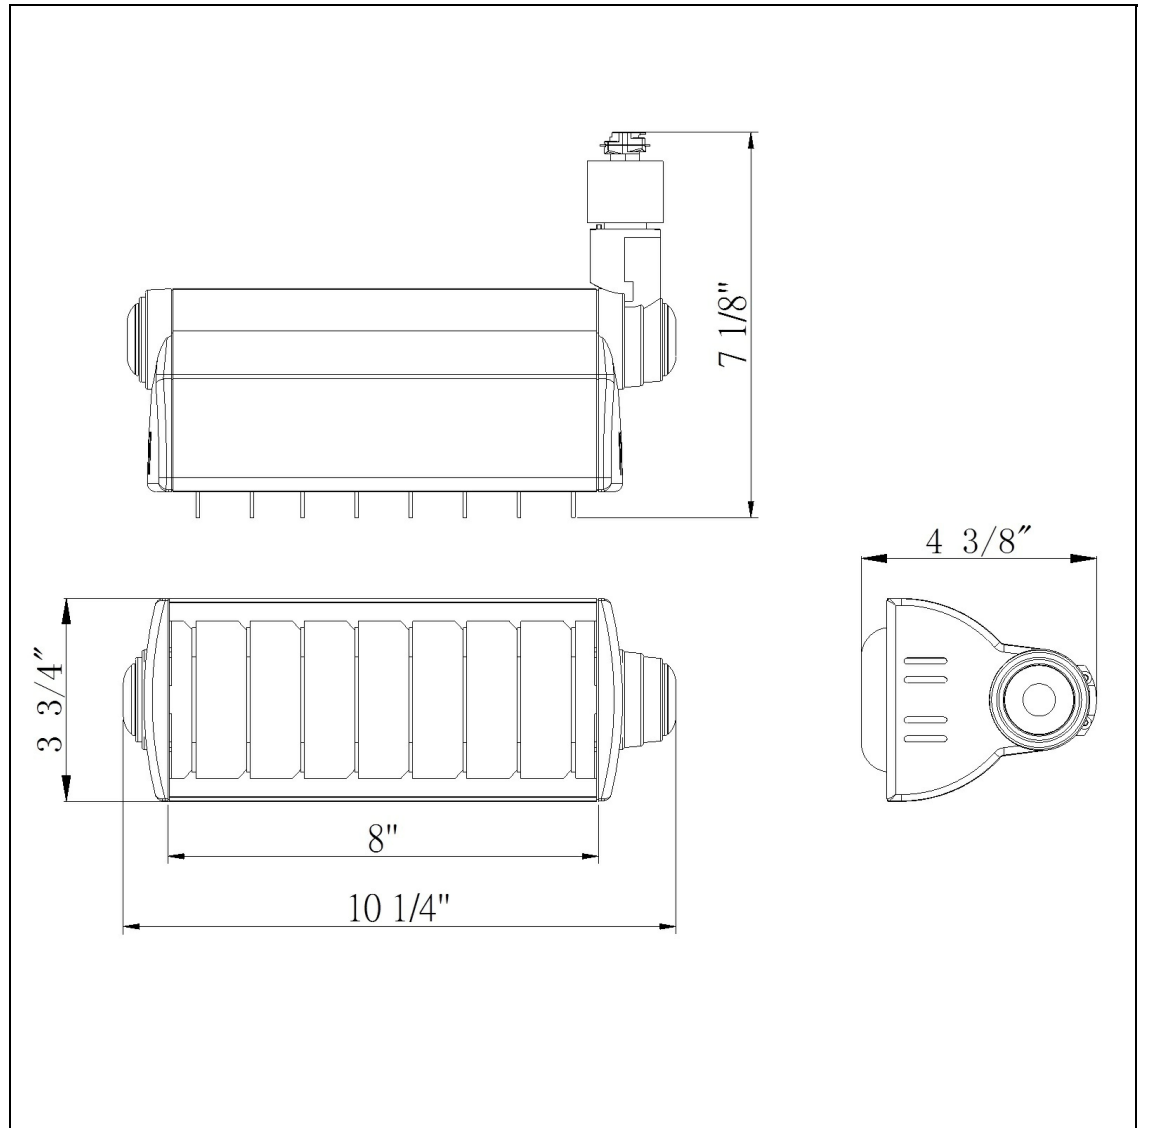

Product No. **HT-955-BK**

Description

Fluorescent, G24, Q-3, 4-Pin, 26W  
Durable Metal Construction  
120V, 26W max  
±90 degree from horizontal  
355 Degree Rotation Capability  
Ships in one Carton  
Ships in one Carton

Technical Specifications

<b>UPC</b>	020193067284
<b>Wattage</b>	26W
<b>CRI</b>	N/A
<b>Lumen</b>	N/A
<b>Switch Type</b>	Track
<b>Bulb Base</b>	PL
<b>Number of Lights</b>	1
<b>Color</b>	Black
<b>Base Color</b>	Black

<b>Carton 1 Dimensions</b>	12.30 x 15.00 x 17.90
<b>Carton 2 Dimensions</b>	0.00 x 0.00 x 17.90
<b>Package Dimensions</b>	L: 17.90 W: 15.00 H: 12.30