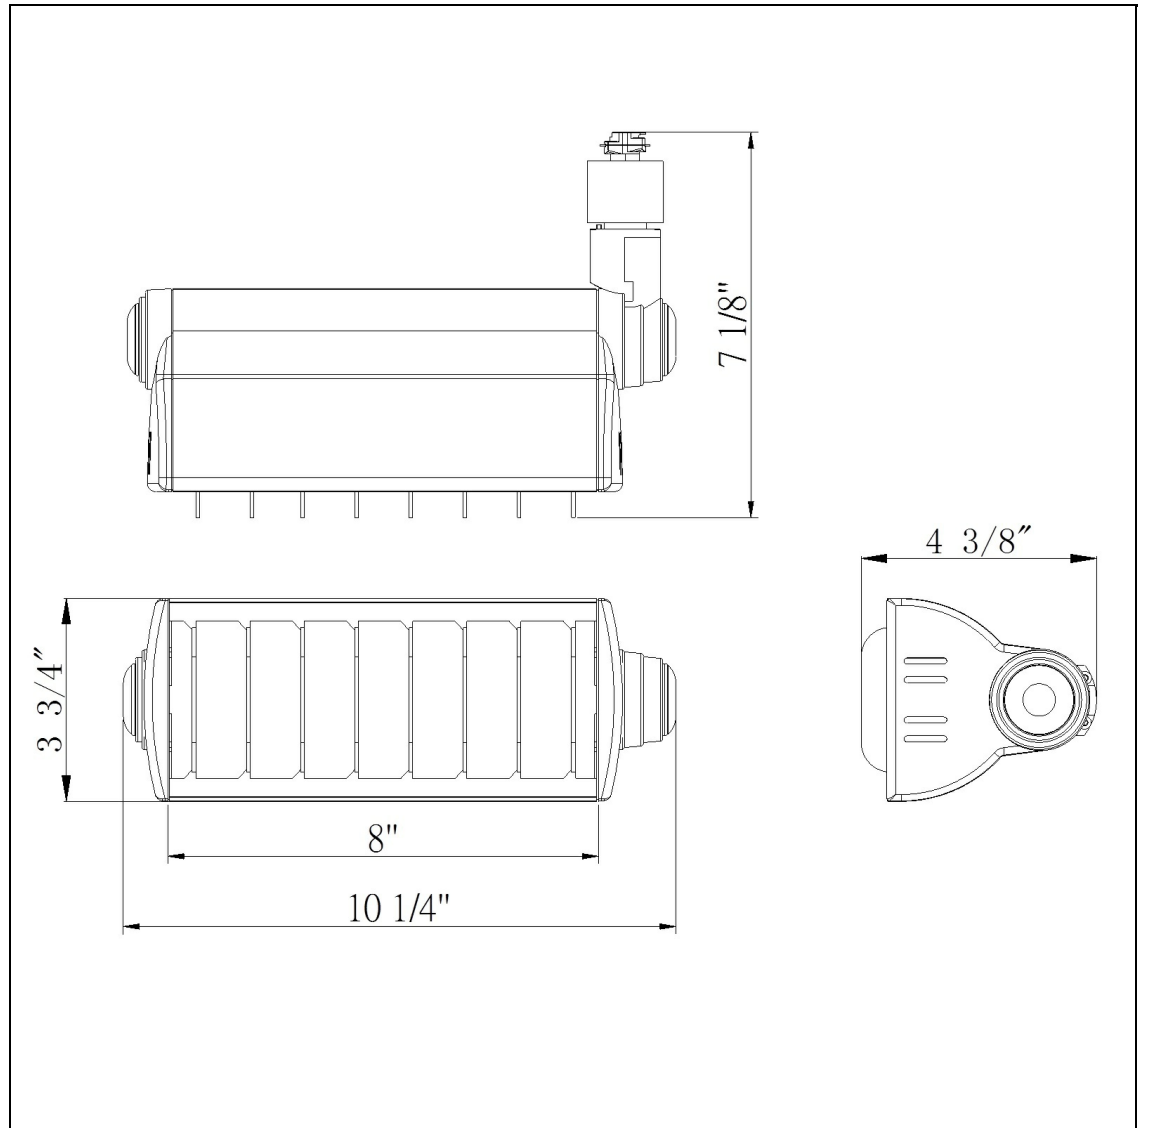

Product No. **HT-955-WH**

Description

Fluorescent 26W,G24,Q-3,4-Pin  
Durable Metal Construction  
120V, 26W max  
±90 degree from horizontal  
355 Degree Rotation Capability  
Ships in one Carton  
Ships in one Carton

Technical Specifications

<b>UPC</b>	020193067284	<b>Carton 1 Dimensions</b>	12.30 x 15.00 x 17.90
<b>Wattage</b>	26W	<b>Carton 2 Dimensions</b>	0.00 x 0.00 x 17.90
<b>CRI</b>	N/A	<b>Package Dimensions</b>	L: 17.90 W: 15.00 H: 12.30
<b>Lumen</b>	N/A		
<b>Switch Type</b>	Track		
<b>Bulb Base</b>	PL		
<b>Number of Lights</b>	1		
<b>Color</b>	White		
<b>Base Color</b>	White		