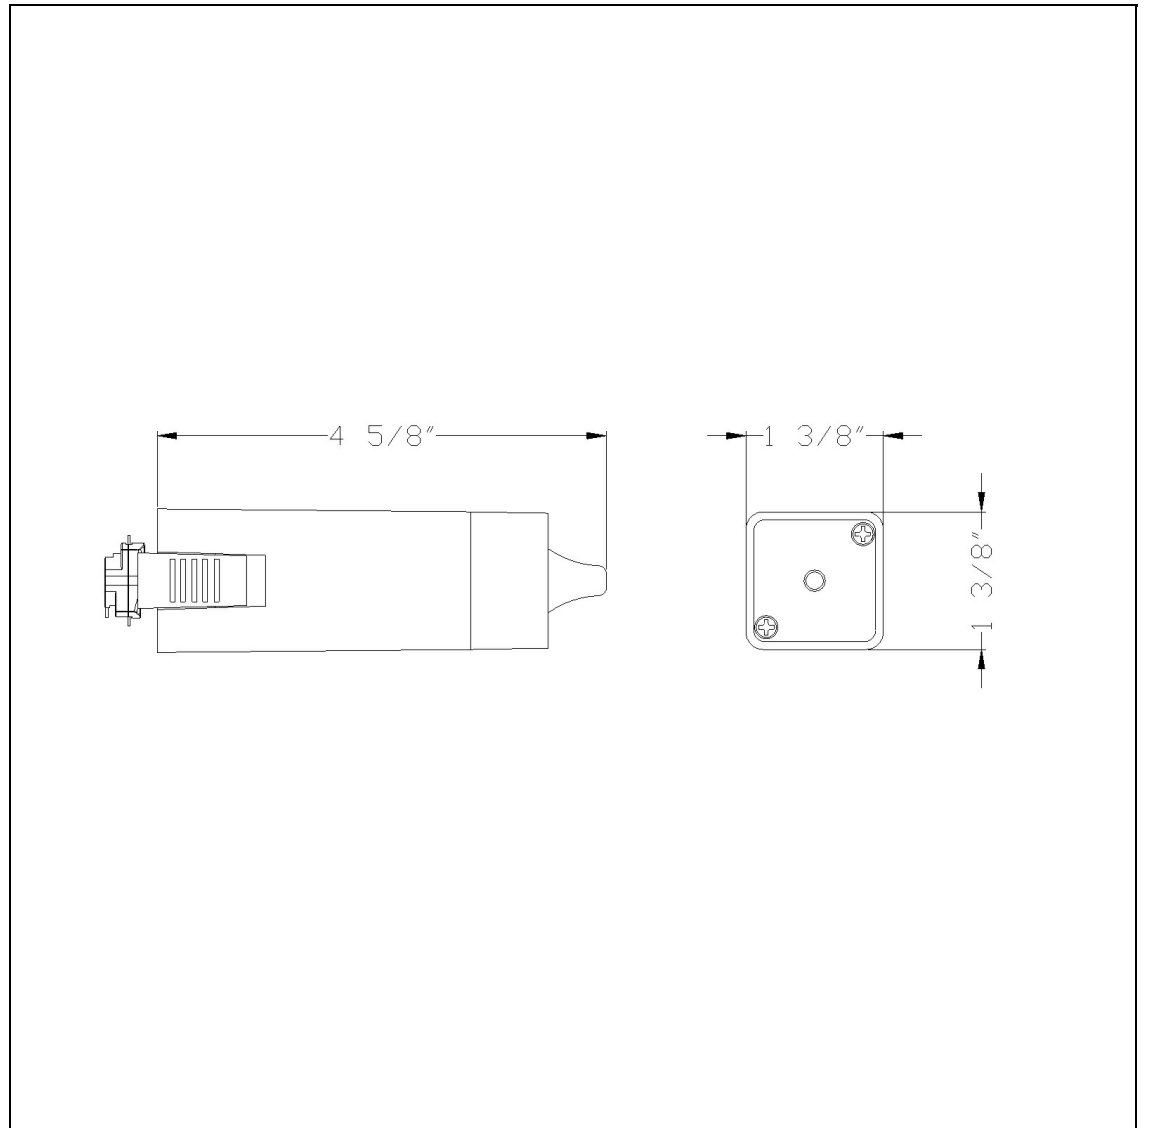

Product No. **HT-957-BS**

Description

Ht Track Adopter For Low Voltage Pendant,
Vertical, 12V, 50W Max W/Transformer
Durable Plastic Construction
Ships in One Carton
No Assembly Required
Compatible with "H" Type Three Wire Single
Circuit Track
Approx. 5" long
Approx. 5" long
1.5" Height Track Adapter in Brushed Steel

Technical Specifications

UPC	020193067284
Wattage	50W
CRI	N/A
Lumen	N/A
Switch Type	Track
Bulb Base	N/A
Number of Lights	1
Color	Brushed Steel
Base Color	Brushed Steel

Carton 1 Dimensions	11.90 x 11.40 x 16.60
Carton 2 Dimensions	0.00 x 0.00 x 16.60
Package Dimensions	L: 16.60 W: 11.40 H: 11.90