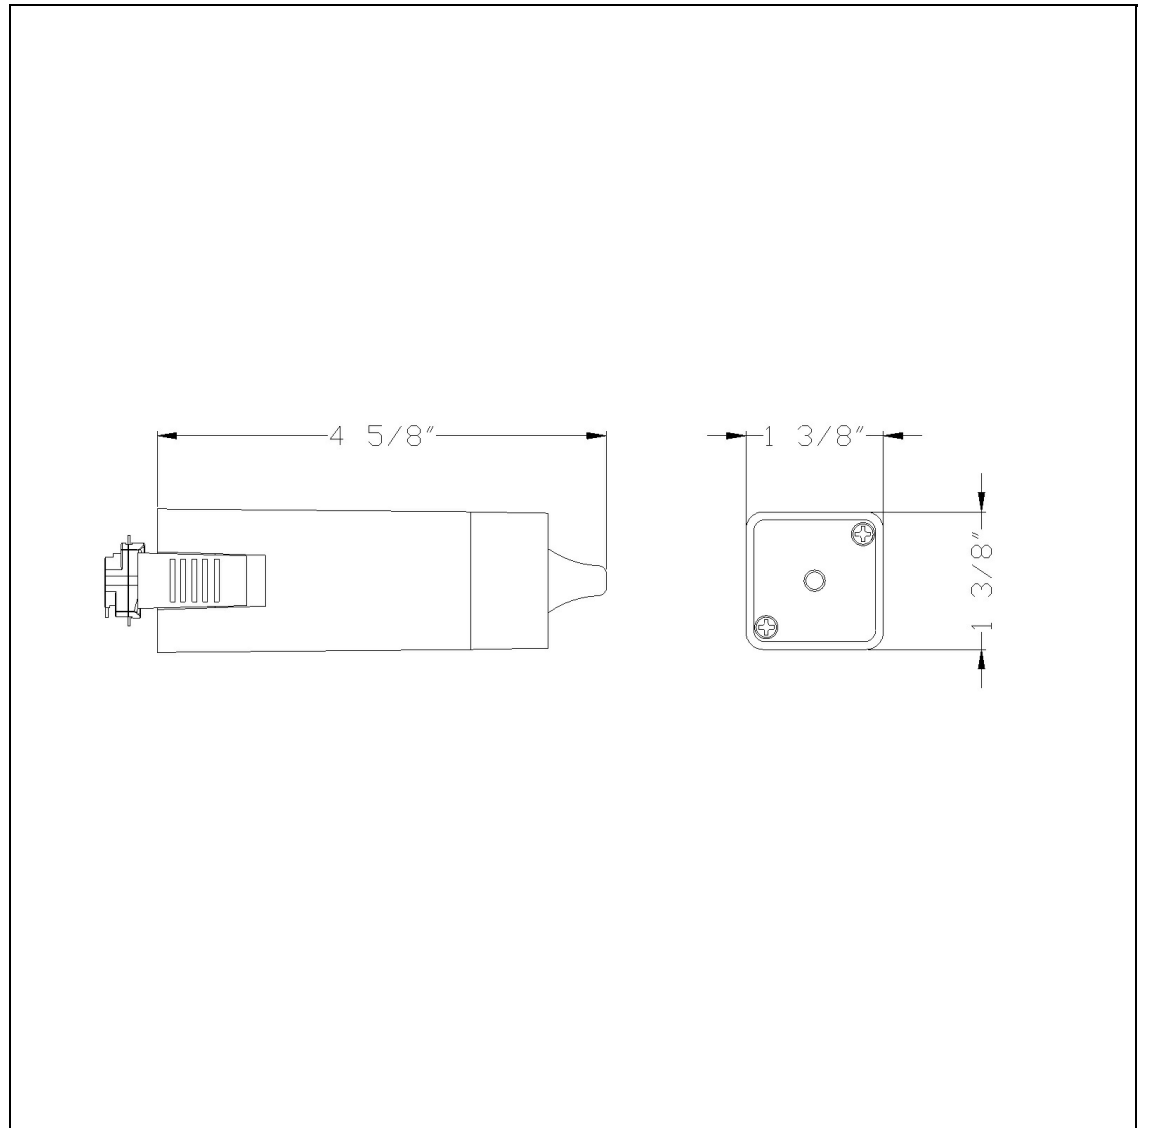

Product No. **HT-957-BS**

Description

Ht Track Adopter For Low Voltage Pendant,  
Vertical, 12V, 50W Max W/Transformer  
Durable Plastic Construction  
Ships in One Carton  
No Assembly Required  
Compatible with "H" Type Three Wire Single  
Circuit Track  
Approx. 5" long  
Approx. 5" long  
1.5" Height Track Adapter in Brushed Steel

Technical Specifications

<b>UPC</b>	020193067284
<b>Wattage</b>	50W
<b>CRI</b>	N/A
<b>Lumen</b>	N/A
<b>Switch Type</b>	Track
<b>Bulb Base</b>	N/A
<b>Number of Lights</b>	1
<b>Color</b>	Brushed Steel
<b>Base Color</b>	Brushed Steel

<b>Carton 1 Dimensions</b>	11.90 x 11.40 x 16.60
<b>Carton 2 Dimensions</b>	0.00 x 0.00 x 16.60
<b>Package Dimensions</b>	L: 16.60 W: 11.40 H: 11.90