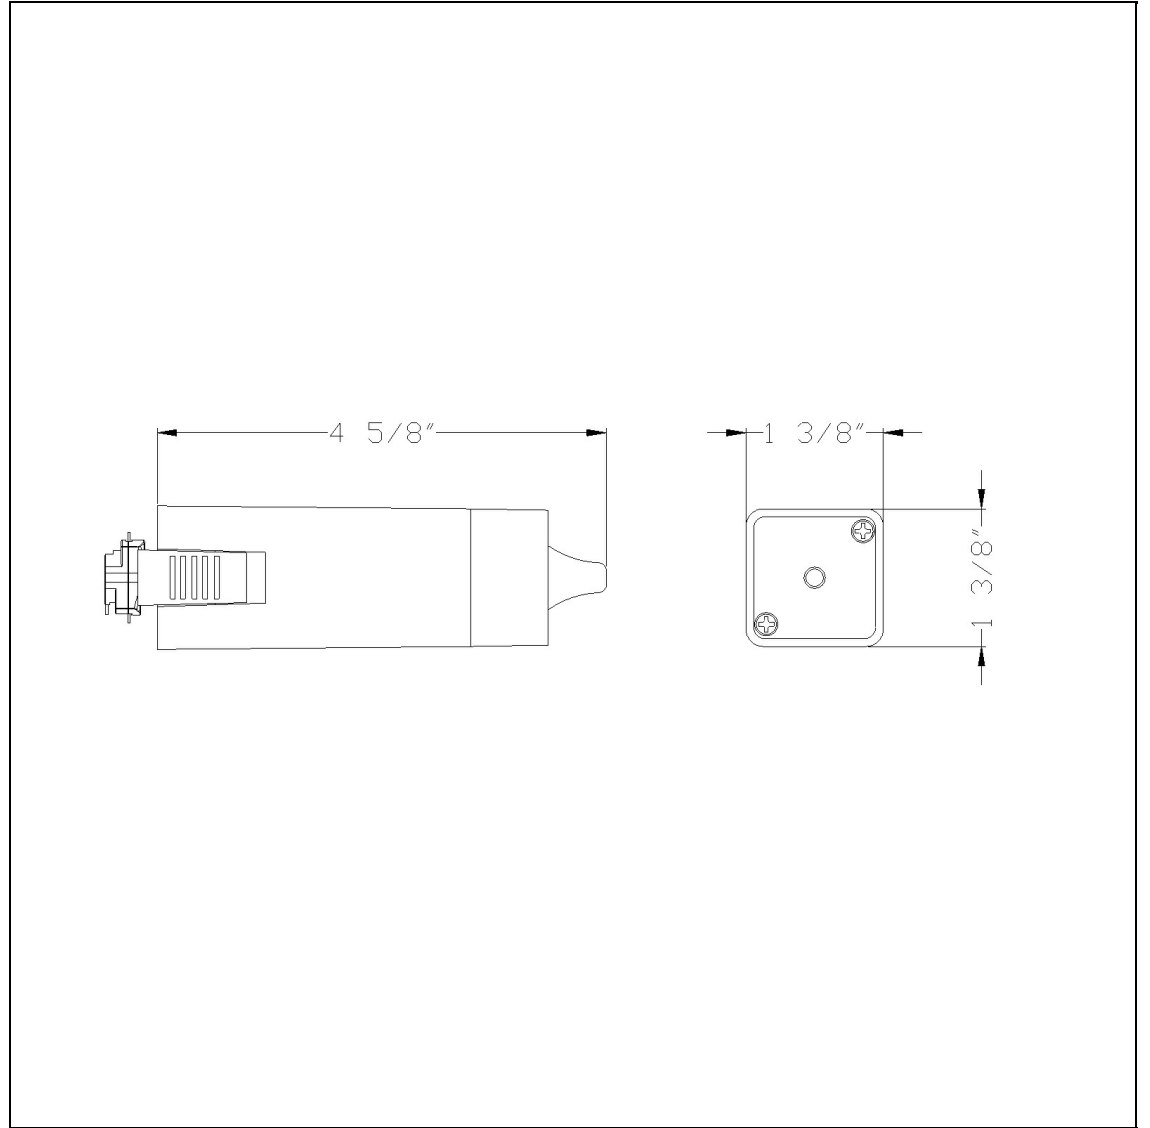

Product No. **HT-957-DB**

Description

Ht Track Adopter For Low Voltage Pendant,  
Vertical, 12V, 50W Max W/Transformer  
Durable Plastic Construction  
Ships in One Carton  
No Assembly Required  
Compatible with "H" Type Three Wire Single  
Circuit Track  
Approx. 5" long  
Approx. 5" long  
1.5" Height Track Adapter in Dark Bronze

Technical Specifications

<b>UPC</b>	020193067284
<b>Wattage</b>	50W
<b>CRI</b>	N/A
<b>Lumen</b>	N/A
<b>Switch Type</b>	Track
<b>Bulb Base</b>	N/A
<b>Number of Lights</b>	1
<b>Color</b>	Dark Bronze
<b>Base Color</b>	Dark Bronze

<b>Carton 1 Dimensions</b>	11.90 x 11.40 x 16.60
<b>Carton 2 Dimensions</b>	0.00 x 0.00 x 16.60
<b>Package Dimensions</b>	L: 16.60 W: 11.40 H: 11.90