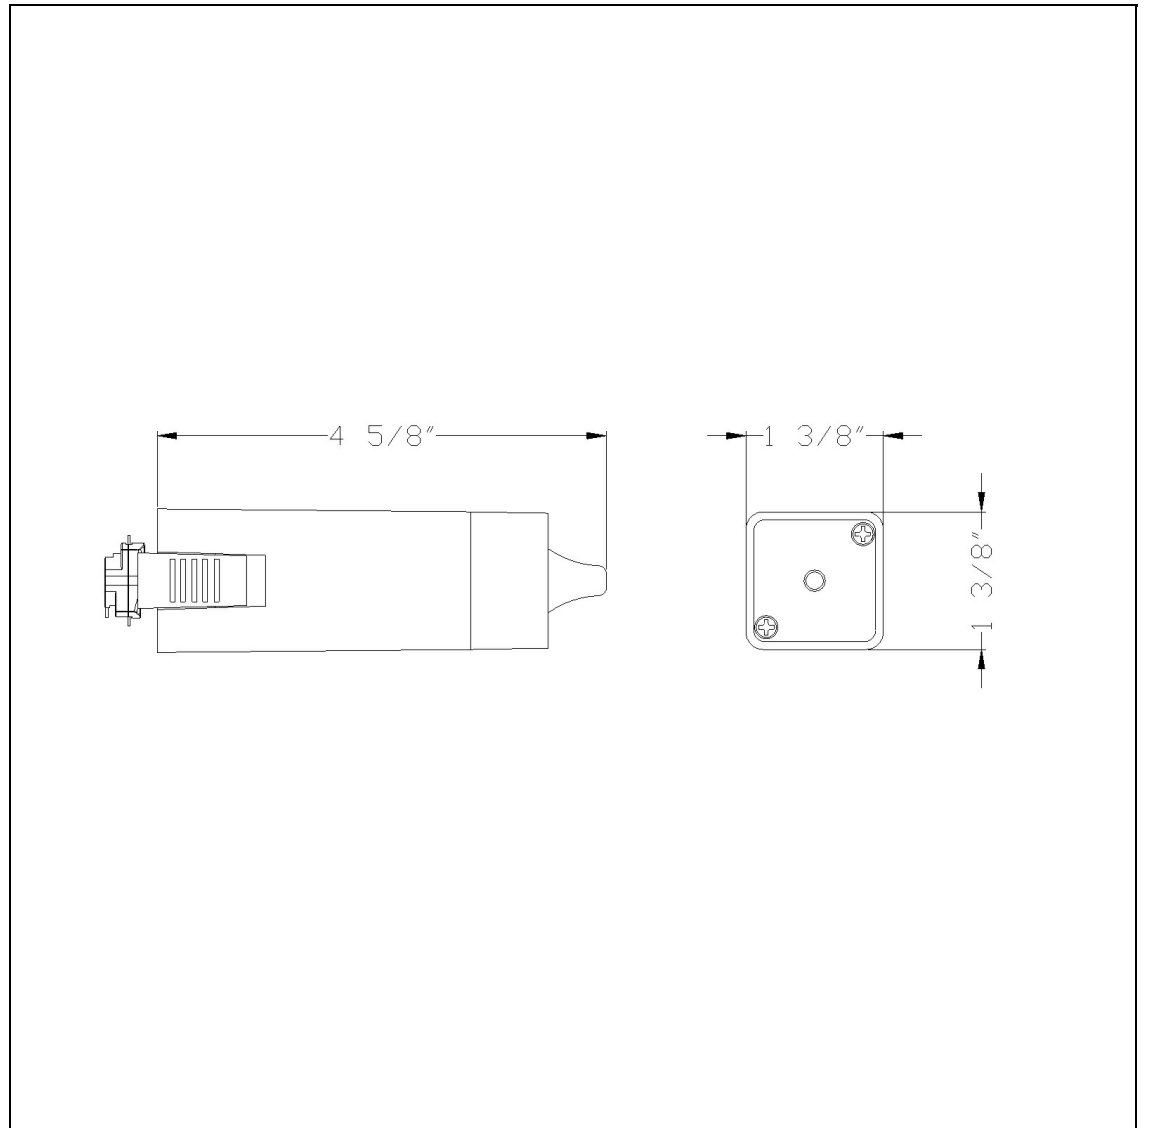

Product No. **HT-957-DB**

Description

Ht Track Adopter For Low Voltage Pendant,  
Vertical, 12V, 50W Max W/Transformer  
Durable Plastic Construction  
Ships in One Carton  
No Assembly Required  
Compatible with "H" Type Three Wire Single  
Circuit Track  
Approx. 5" long  
Approx. 5" long  
1.5" Height Track Adapter in Dark Bronze

Technical Specifications

<b>UPC</b>	020193067284
<b>Wattage</b>	50W
<b>CRI</b>	N/A
<b>Lumen</b>	N/A
<b>Switch Type</b>	Track
<b>Bulb Base</b>	N/A
<b>Number of Lights</b>	1
<b>Color</b>	Dark Bronze
<b>Base Color</b>	Dark Bronze

<b>Carton 1 Dimensions</b>	11.90 x 11.40 x 16.60
<b>Carton 2 Dimensions</b>	0.00 x 0.00 x 16.60
<b>Package Dimensions</b>	L: 16.60 W: 11.40 H: 11.90