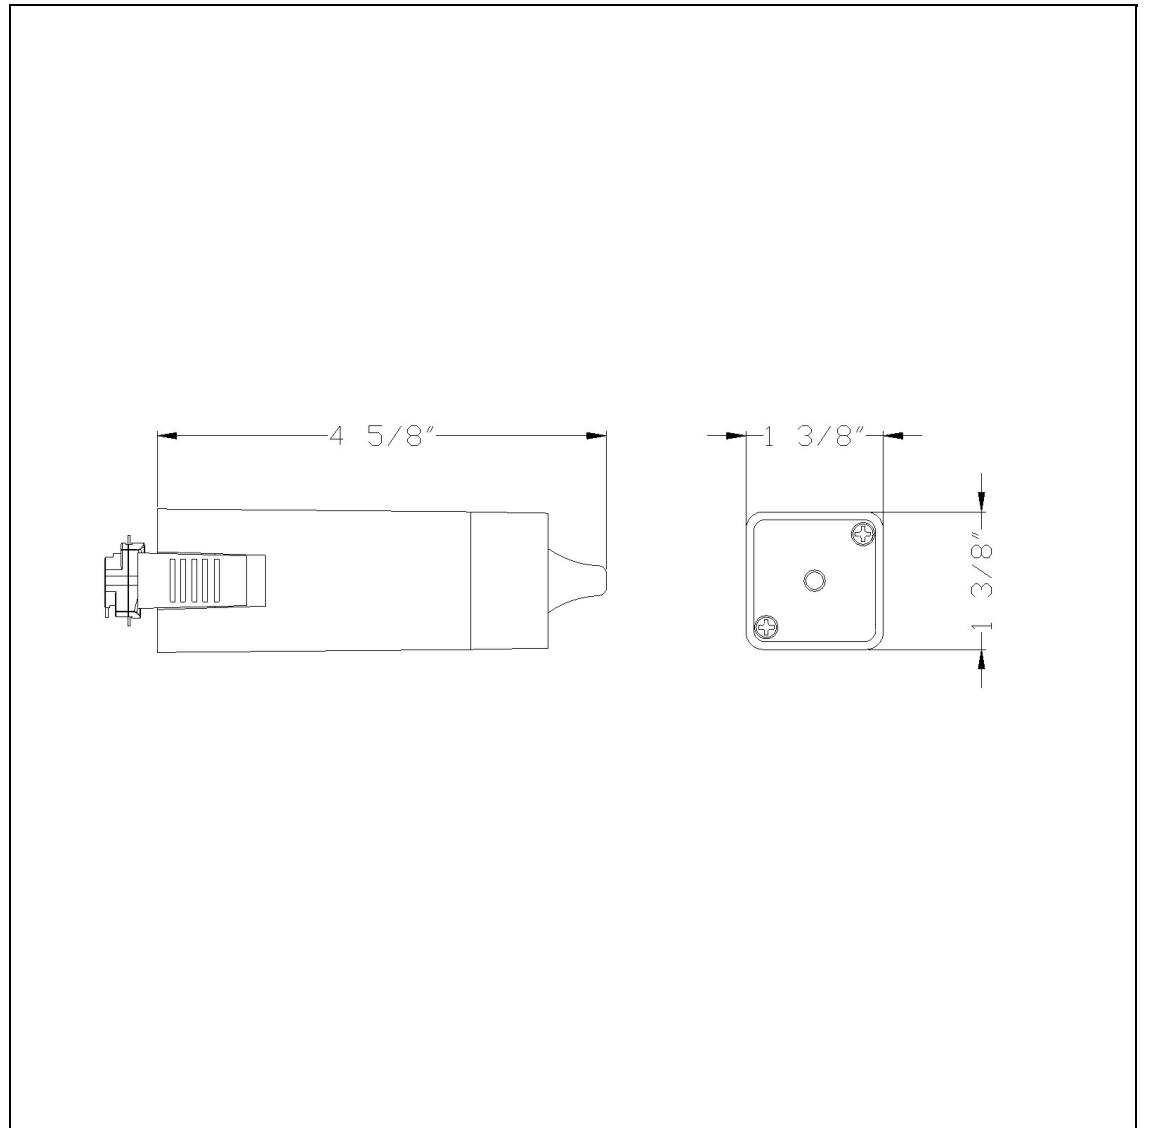

Product No. **HT-957-RU**

Description

Ht Track Adopter For Low Voltage Pendant,
Vertical, 12V, 50W Max W/Transformer
Durable Plastic Construction
Ships in One Carton
No Assembly Required
Compatible with "H" Type Three Wire Single
Circuit Track
Approx. 5" long
Approx. 5" long
1.5" Height Track Adapter in Rust

Technical Specifications

UPC	020193067284
Wattage	50W
CRI	N/A
Lumen	N/A
Switch Type	Track
Bulb Base	N/A
Number of Lights	1
Color	Rust
Base Color	Rust

Carton 1 Dimensions	11.90 x 11.40 x 16.60
Carton 2 Dimensions	0.00 x 0.00 x 16.60
Package Dimensions	L: 16.60 W: 11.40 H: 11.90