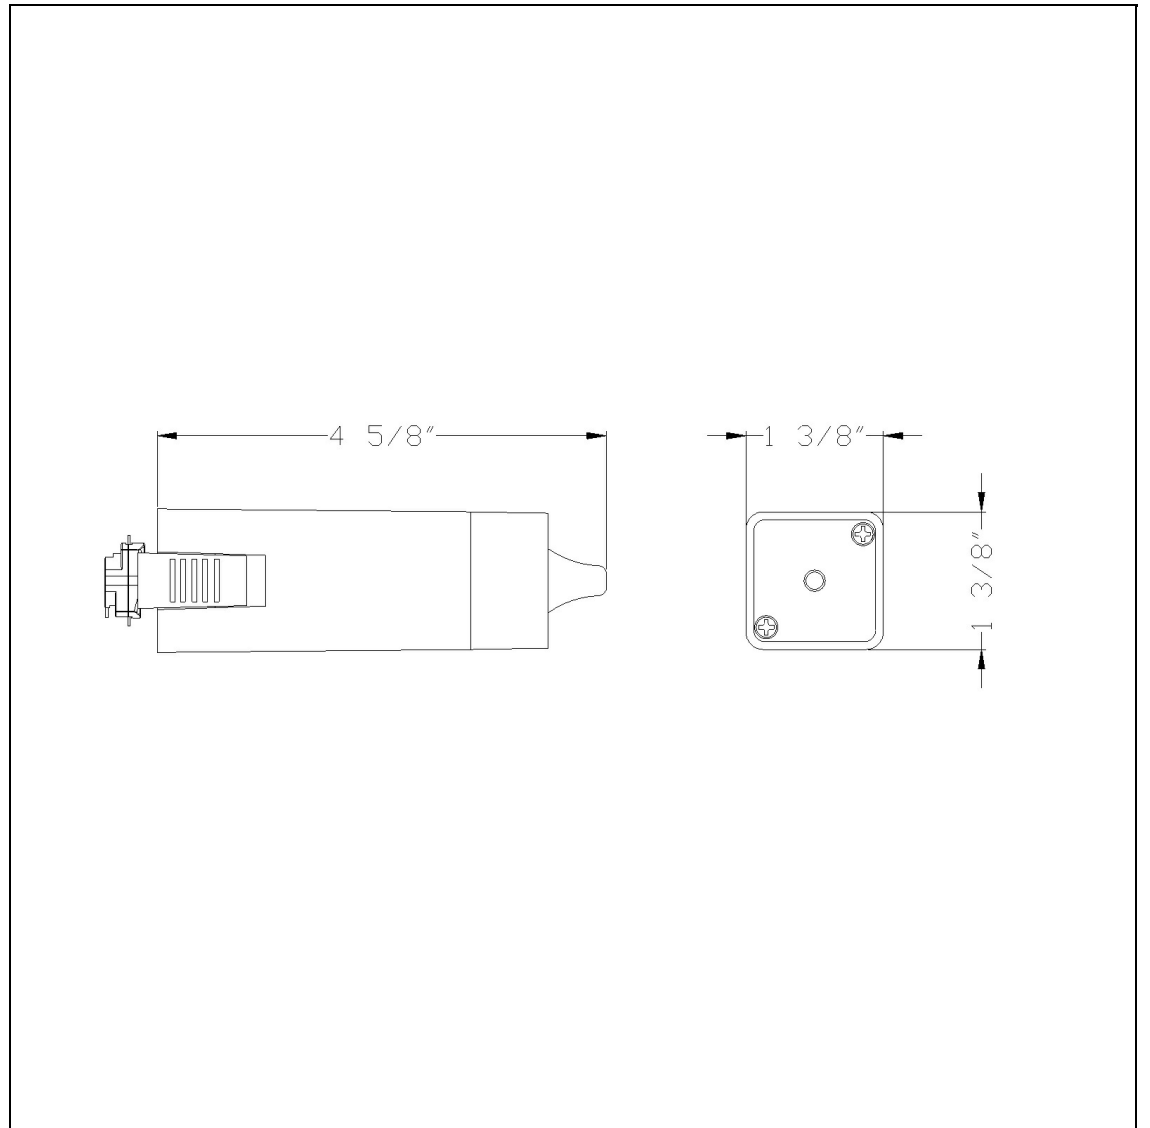

Product No. **HT-957-RU**

Description

Ht Track Adopter For Low Voltage Pendant,  
Vertical, 12V, 50W Max W/Transformer  
Durable Plastic Construction  
Ships in One Carton  
No Assembly Required  
Compatible with "H" Type Three Wire Single  
Circuit Track  
Approx. 5" long  
Approx. 5" long  
1.5" Height Track Adapter in Rust

Technical Specifications

<b>UPC</b>	020193067284
<b>Wattage</b>	50W
<b>CRI</b>	N/A
<b>Lumen</b>	N/A
<b>Switch Type</b>	Track
<b>Bulb Base</b>	N/A
<b>Number of Lights</b>	1
<b>Color</b>	Rust
<b>Base Color</b>	Rust

<b>Carton 1 Dimensions</b>	11.90 x 11.40 x 16.60
<b>Carton 2 Dimensions</b>	0.00 x 0.00 x 16.60
<b>Package Dimensions</b>	L: 16.60 W: 11.40 H: 11.90