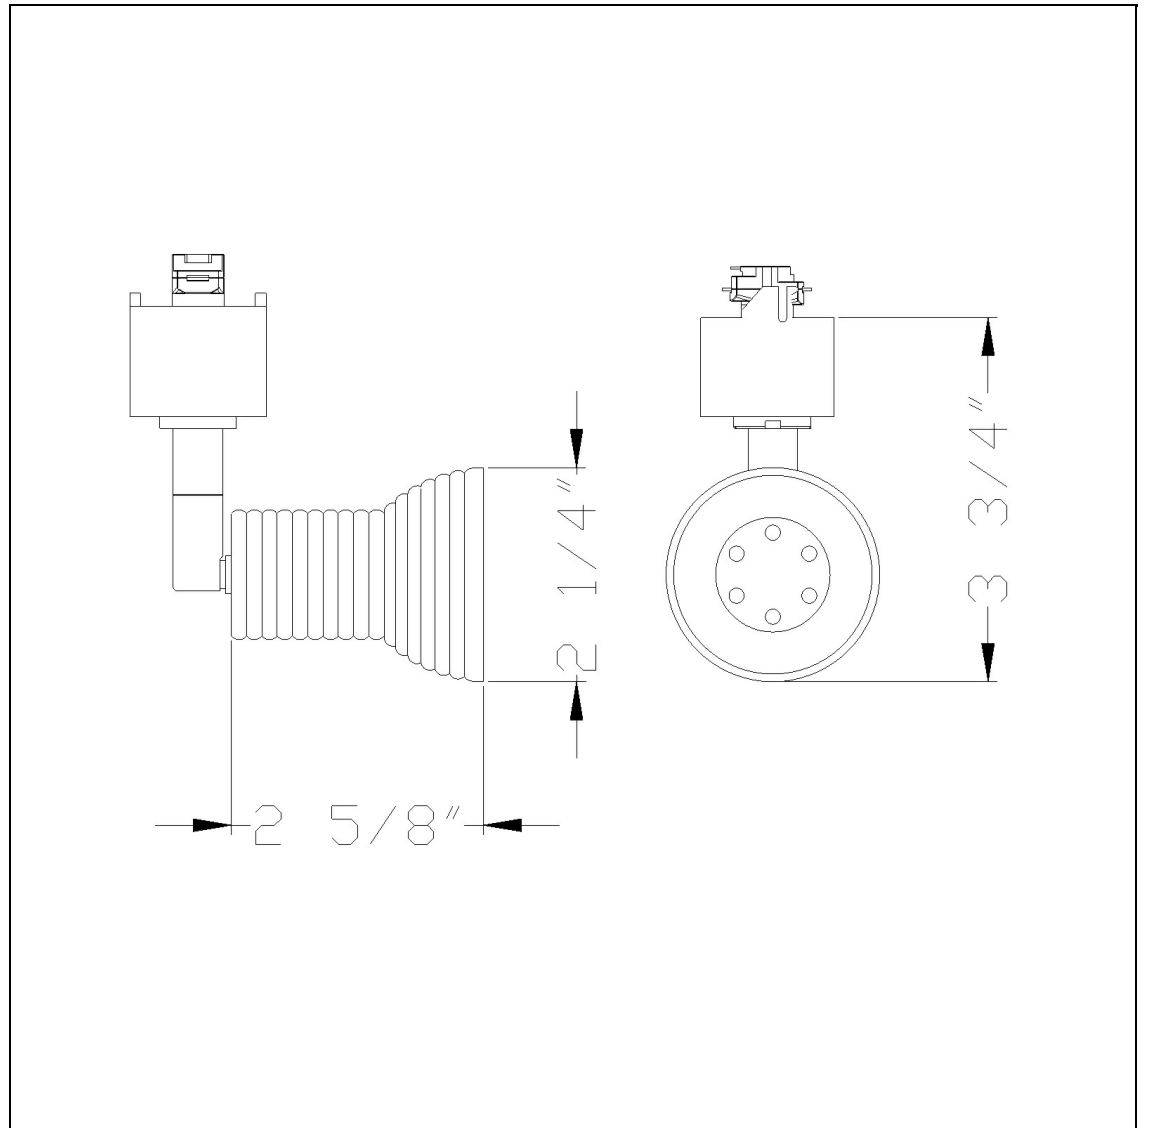

Product No. **HT-968-WH**

Description

Gu10,120V,50W Track Head
Durable Metal Construction
120V, 50W max
90 degree from horizontal
355 Degree Rotation Capability
Ships in one Carton
Ships in one Carton

Technical Specifications

UPC	020193067284
Wattage	50W
Switch Type	Track
Bulb Base	GU-10
Number of Lights	1
Color	White
Base Color	1

Carton 1 Dimensions	7.30 x 11.30 x 16.30
Carton 2 Dimensions	0.00 x 0.00 x 16.30
Package Dimensions	L: 16.30 W: 11.30 H: 7.30