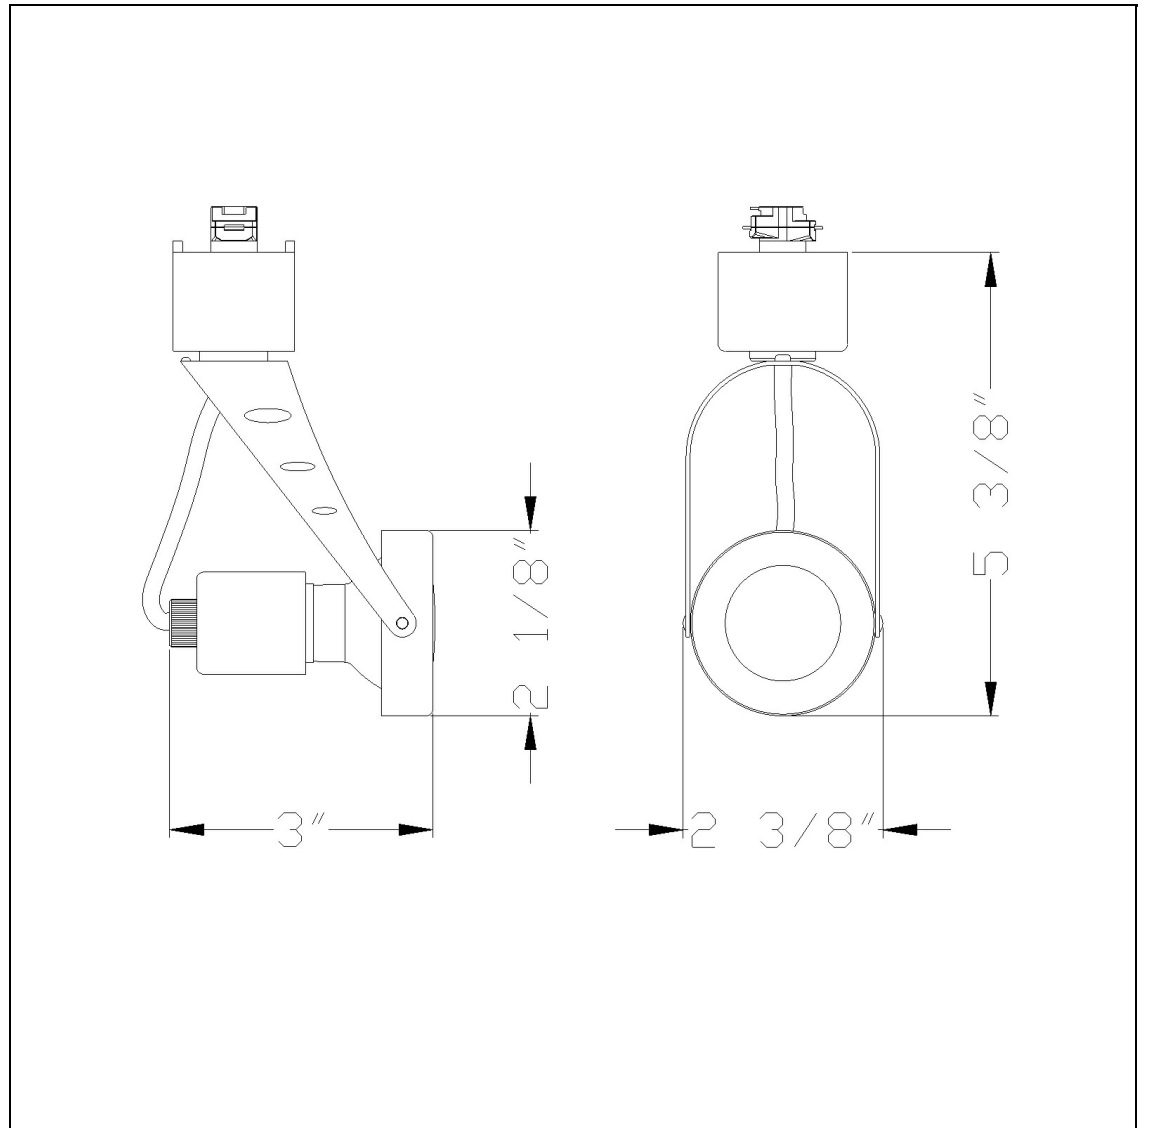

Product No. **HT-969-RU**

Description

GU-10,120V,50W Max.  
Durable Metal Construction  
120V, 50W max  
90 degree from horizontal  
355 Degree Rotation Capability  
Ships in one Carton  
Ships in one Carton

Technical Specifications

<b>UPC</b>	020193067284
<b>Wattage</b>	50W
<b>CRI</b>	N/A
<b>Lumen</b>	N/A
<b>Switch Type</b>	Track
<b>Bulb Base</b>	GU-10
<b>Number of Lights</b>	1
<b>Color</b>	Rust
<b>Base Color</b>	Rust

<b>Carton 1 Dimensions</b>	6.80 x 12.00 x 16.50
<b>Carton 2 Dimensions</b>	0.00 x 0.00 x 16.50
<b>Package Dimensions</b>	L: 16.50 W: 12.00 H: 6.80