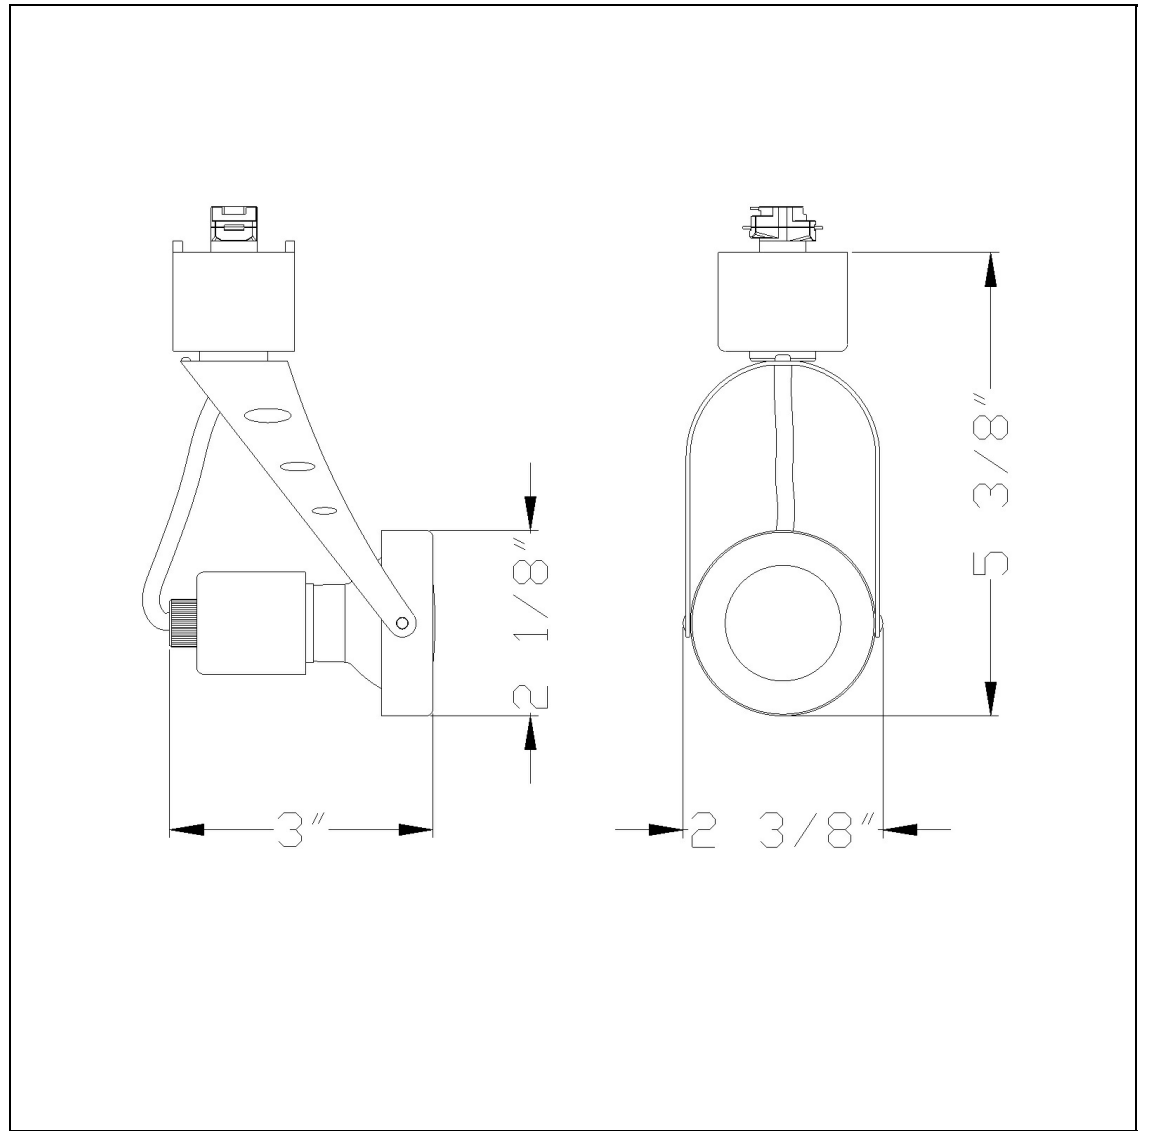

Product No. **HT-969-WH**

Description

GU10,120V,50W Head
Durable Metal Construction
120V, 50W max
90 degree from horizontal
355 Degree Rotation Capability
Ships in one Carton
Ships in one Carton

Technical Specifications

UPC	020193067284
Wattage	50W
CRI	N/A
Lumen	N/A
Switch Type	Track
Bulb Base	GU-10
Number of Lights	1
Color	White
Base Color	White

Carton 1 Dimensions	6.80 x 12.00 x 16.50
Carton 2 Dimensions	0.00 x 0.00 x 16.50
Package Dimensions	L: 16.50 W: 12.00 H: 6.80