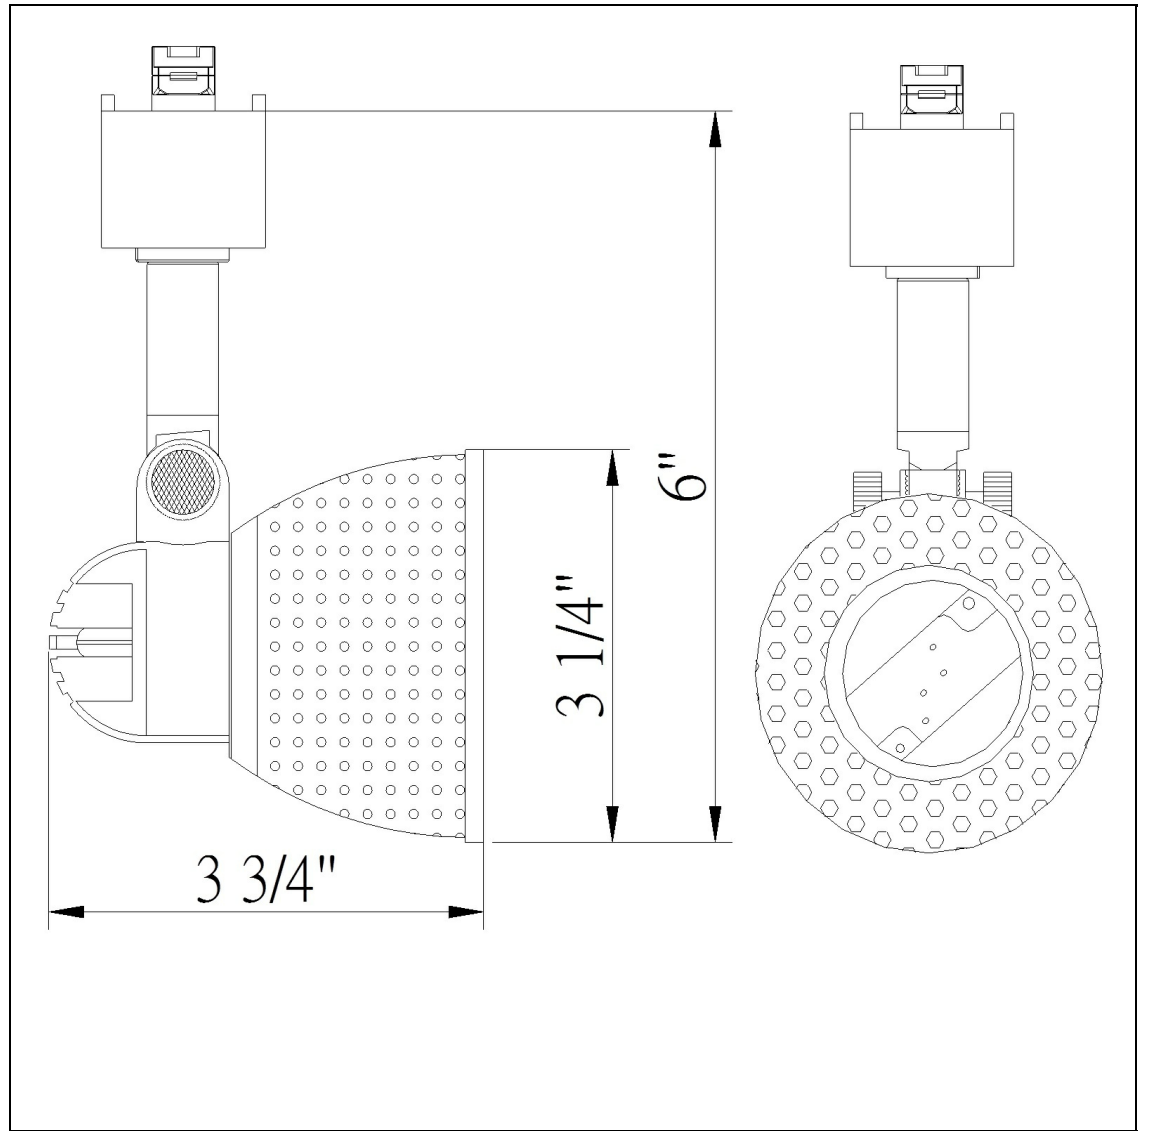

Product No. **HT-970-DB**

Description

120V, 50W GU10 Track Head  
Durable Metal Construction  
120V, 50W max  
+90 degree from horizontal  
355 Degree Rotation Capability  
Ships in one Carton  
Ships in one Carton

Technical Specifications

<b>UPC</b>	020193067284
<b>Wattage</b>	50W
<b>Switch Type</b>	Track
<b>Bulb Base</b>	GU-10
<b>Number of Lights</b>	1
<b>Color</b>	Dark Bronze
<b>Base Color</b>	1

<b>Carton 1 Dimensions</b>	7.00 x 16.00 x 20.00
<b>Carton 2 Dimensions</b>	0.00 x 0.00 x 20.00
<b>Package Dimensions</b>	L: 20.00 W: 16.00 H: 7.00