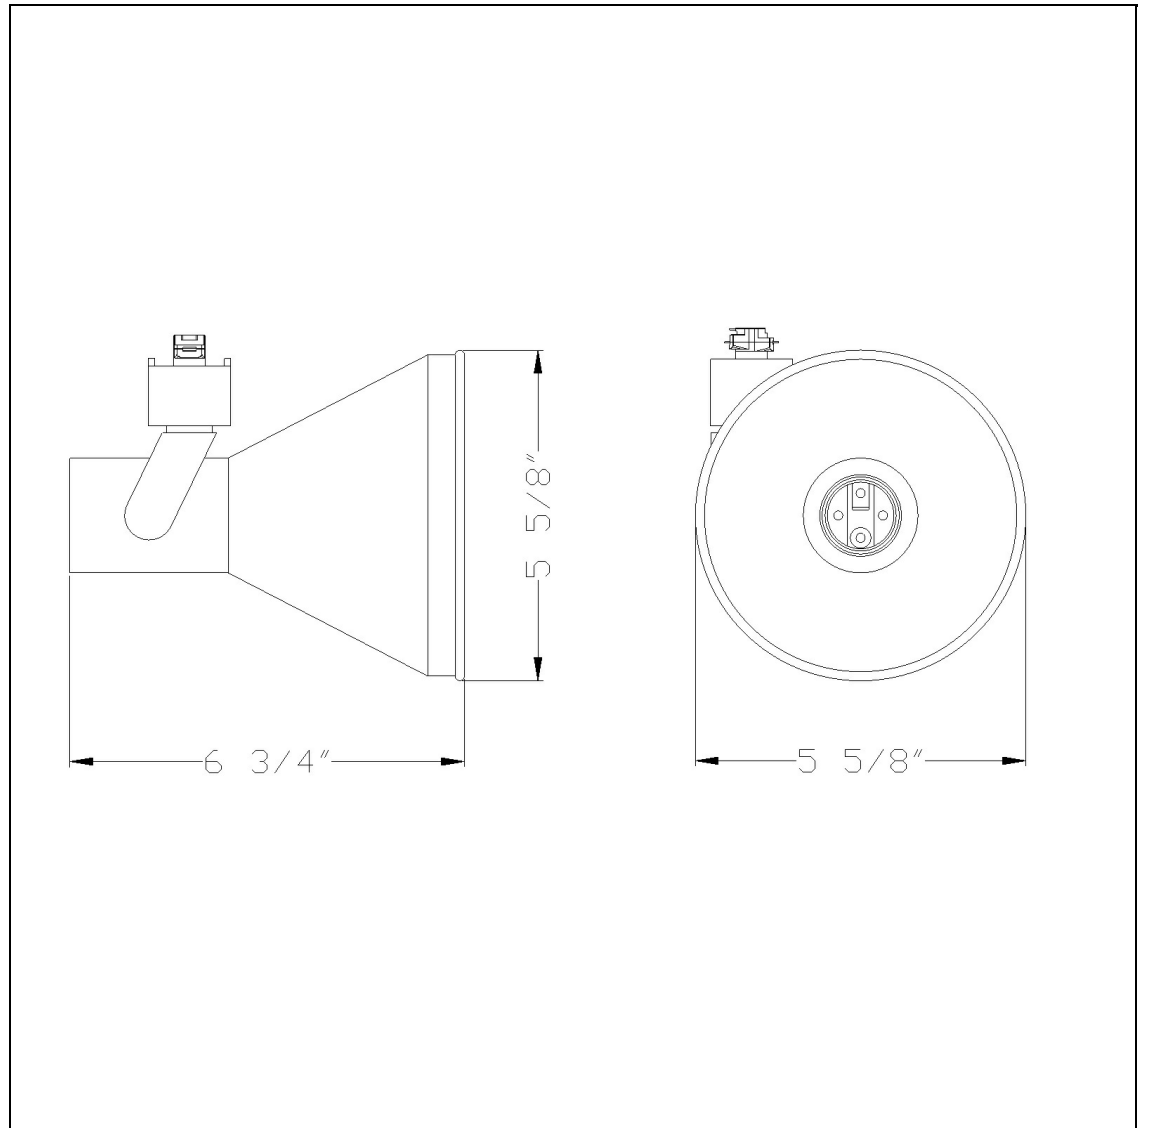

Product No. **HT-973-BK**

Description

CFL,120V,50W MAX, W/ REFLECTOR  
Durable Metal Construction  
+90 degree from horizontal  
120V, 75W max  
355 Degree Rotation Capability  
Ships in one Carton  
Ships in one Carton

Technical Specifications

<b>UPC</b>	020193067284
<b>Wattage</b>	50W
<b>Switch Type</b>	Track
<b>Bulb Base</b>	Medium base
<b>Number of Lights</b>	1
<b>Color</b>	Black
<b>Base Color</b>	1

<b>Carton 1 Dimensions</b>	9.00 x 12.60 x 18.50
<b>Carton 2 Dimensions</b>	0.00 x 0.00 x 18.50
<b>Package Dimensions</b>	L: 18.50 W: 12.60 H: 9.00