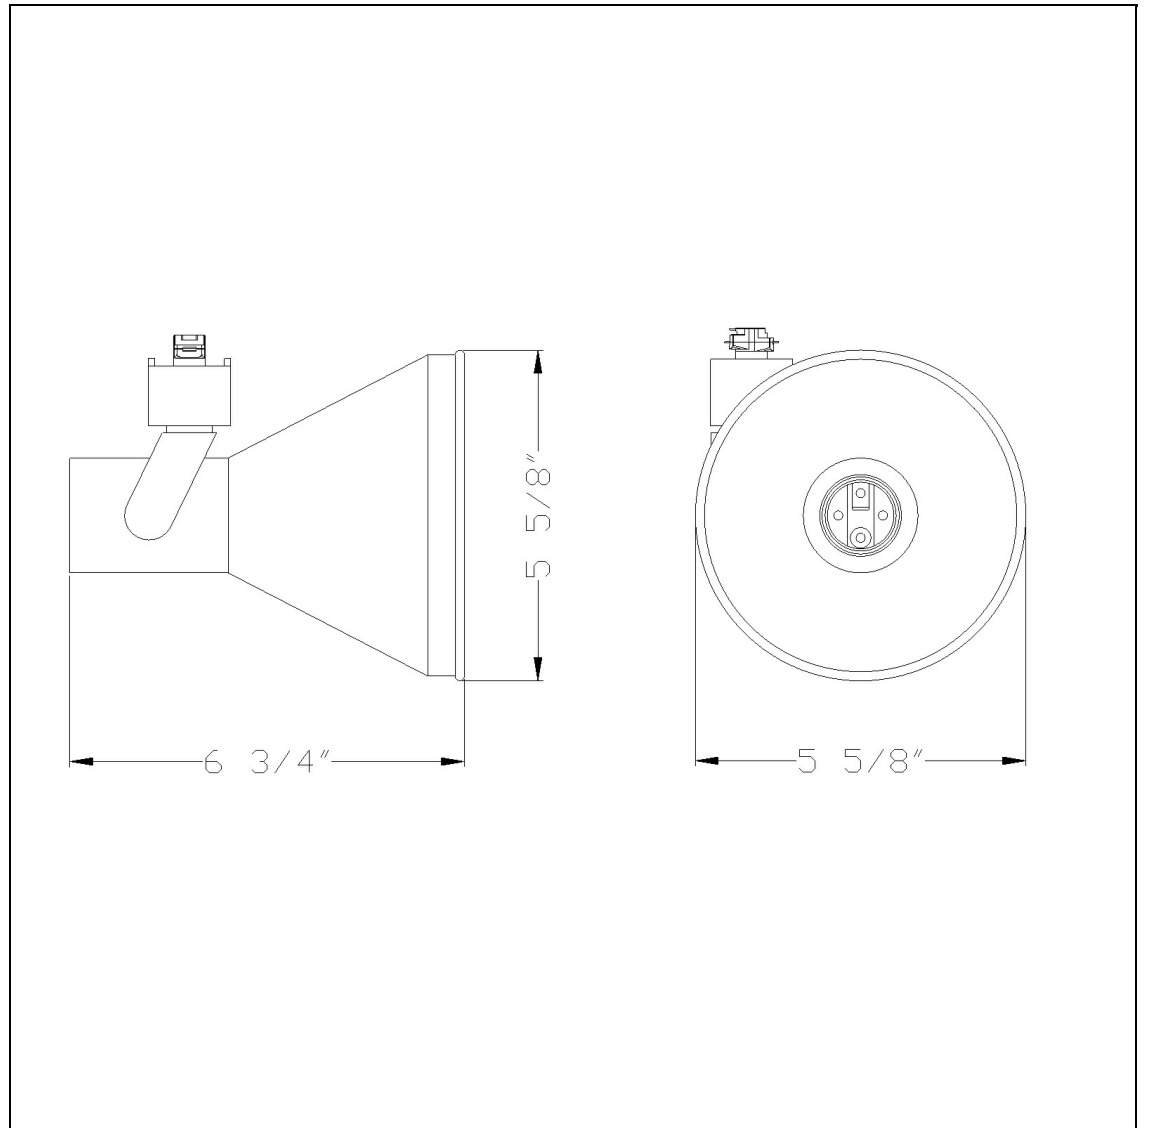

Product No. **HT-973-RU**

Description

CFL, 120V, 50W Max, W/Reflector
Durable Metal Construction
+90 degree from horizontal
120V, 75W max
355 Degree Rotation Capability
Ships in one Carton
Ships in one Carton

Technical Specifications

UPC	020193067284
Wattage	75W
CRI	N/A
Lumen	N/A
Switch Type	Track
Bulb Base	Medium base
Number of Lights	1
Color	Rust
Base Color	Rust

Carton 1 Dimensions	9.00 x 12.60 x 18.50
Carton 2 Dimensions	0.00 x 0.00 x 18.50
Package Dimensions	L: 18.50 W: 12.60 H: 9.00