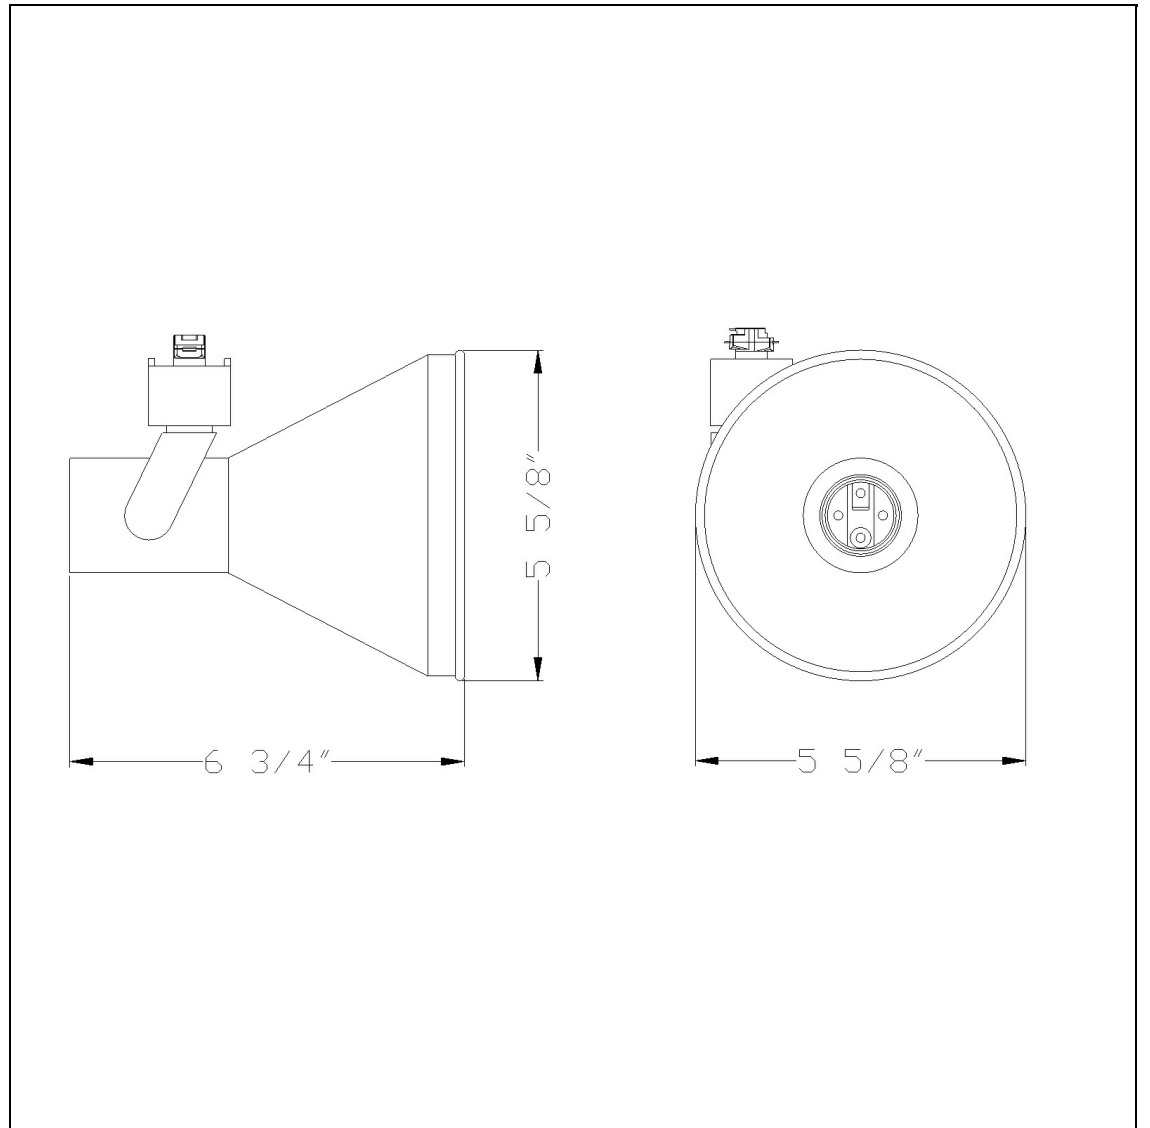

Product No. **HT-973-WH**

Description

CFL,120V,50W Max. W/ Reflector
Durable Metal Construction
+90 degree from horizontal
120V, 75W max
355 Degree Rotation Capability
Ships in one Carton
Ships in one Carton

Technical Specifications

UPC	020193067284
Wattage	75W
CRI	N/A
Lumen	N/A
Switch Type	Track
Bulb Base	Medium base
Number of Lights	1
Color	White
Base Color	White

Carton 1 Dimensions	9.00 x 12.60 x 18.50
Carton 2 Dimensions	0.00 x 0.00 x 18.50
Package Dimensions	L: 18.50 W: 12.60 H: 9.00